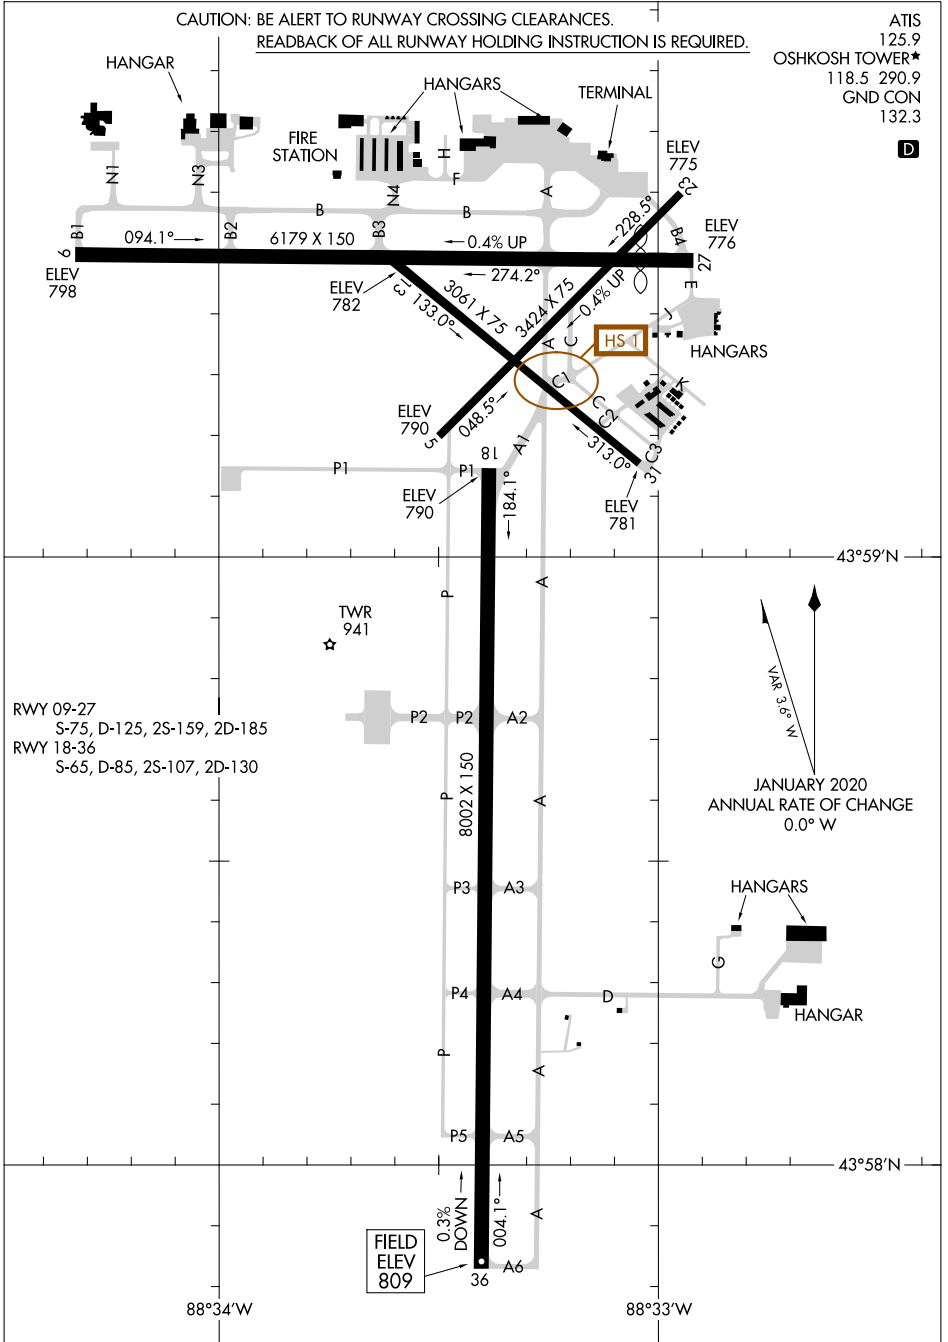

# AIRPORT DIAGRAM

WITTMAN RGNL (OSH)  
OSHKOSH, WISCONSIN

AL-730 (FAA)

CAUTION: BE ALERT TO RUNWAY CROSSING CLEARANCES.  
READBACK OF ALL RUNWAY HOLDING INSTRUCTION IS REQUIRED.

ATIS 125.9  
OSHKOSH TOWER\* 118.5 290.9  
GND CON 132.3

D

EC-3, 05 SEP 2024 to 03 OCT 2024

EC-3, 05 SEP 2024 to 03 OCT 2024

# AIRPORT DIAGRAM

OSHKOSH, WISCONSIN  
WITTMAN RGNL (OSH)