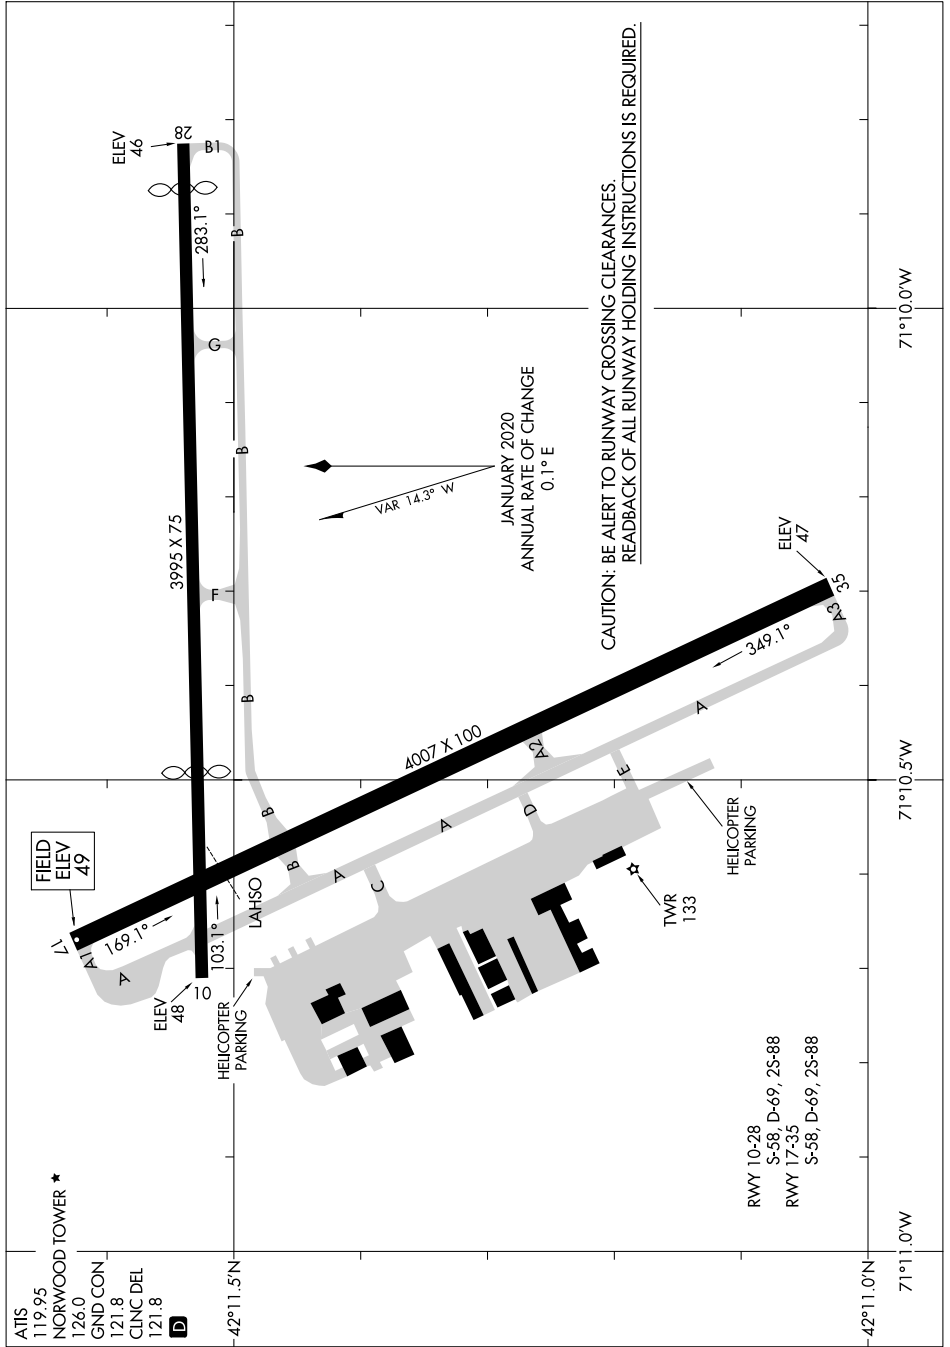

# AIRPORT DIAGRAM

AL-725 (FAA)

NORWOOD MEML (OWD)  
NORWOOD, MASSACHUSETTS

NE-1, 08 AUG 2024 to 05 SEP 2024

NE-1, 08 AUG 2024 to 05 SEP 2024

# AIRPORT DIAGRAM

NORWOOD, MASSACHUSETTS  
NORWOOD MEML (OWD)