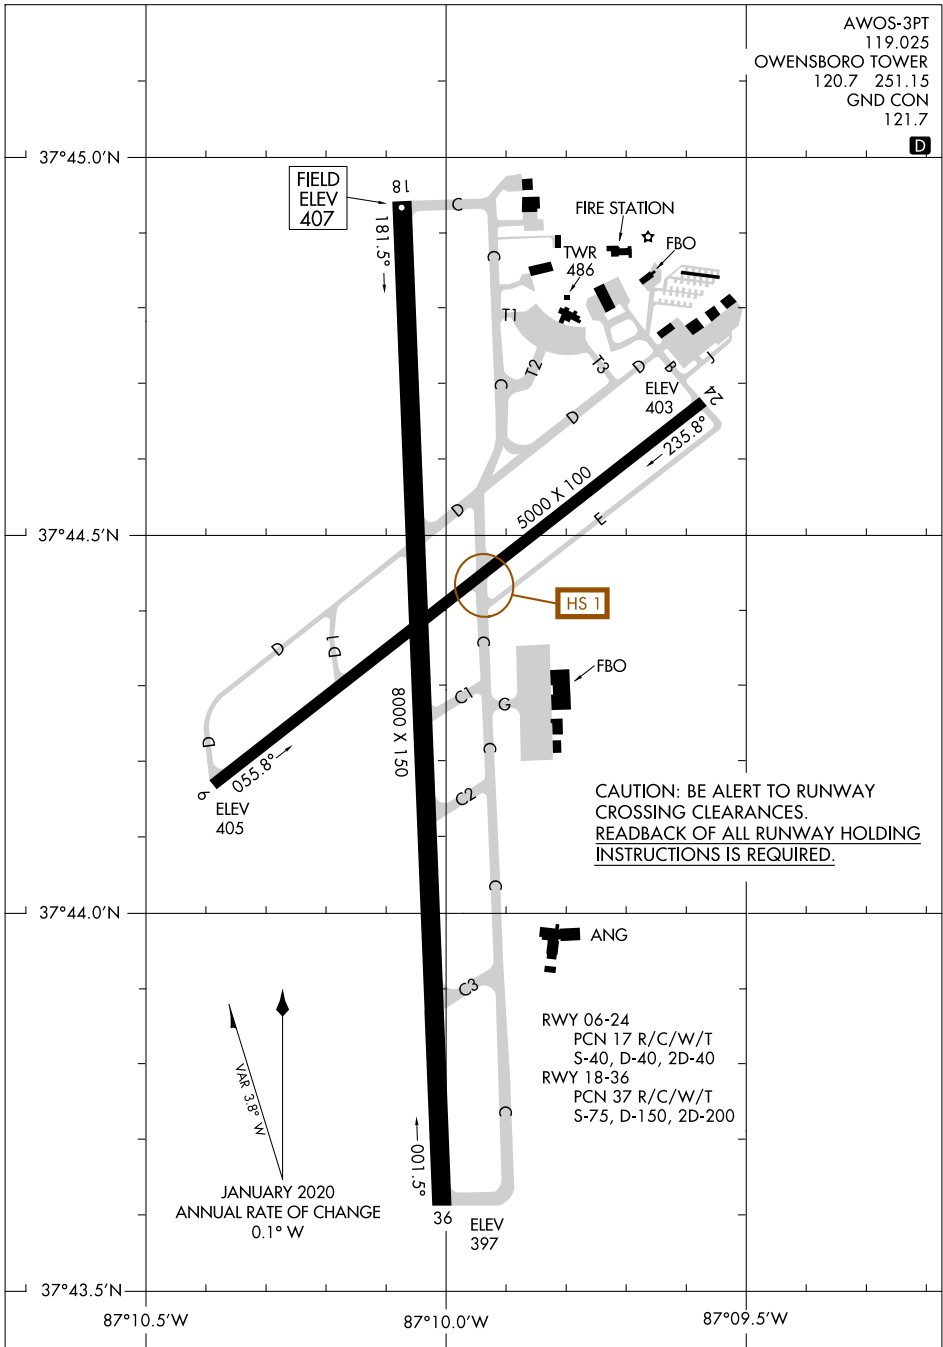

AIRPORT DIAGRAM

OWENSBORO/DAVISS COUNTY RGNL (OWB)
AL-707 (FAA) OWENSBORO, KENTUCKY

AWOS-3PT
119.025
OWENSBORO TOWER
120.7 251.15
GND CON
121.7

D

SE-1, 03 OCT 2024 to 31 OCT 2024

SE-1, 03 OCT 2024 to 31 OCT 2024

CAUTION: BE ALERT TO RUNWAY CROSSING CLEARANCES. READBCK OF ALL RUNWAY HOLDING INSTRUCTIONS IS REQUIRED.

AIRPORT DIAGRAM

OWENSBORO, KENTUCKY
OWENSBORO/DAVISS COUNTY RGNL (OWB)