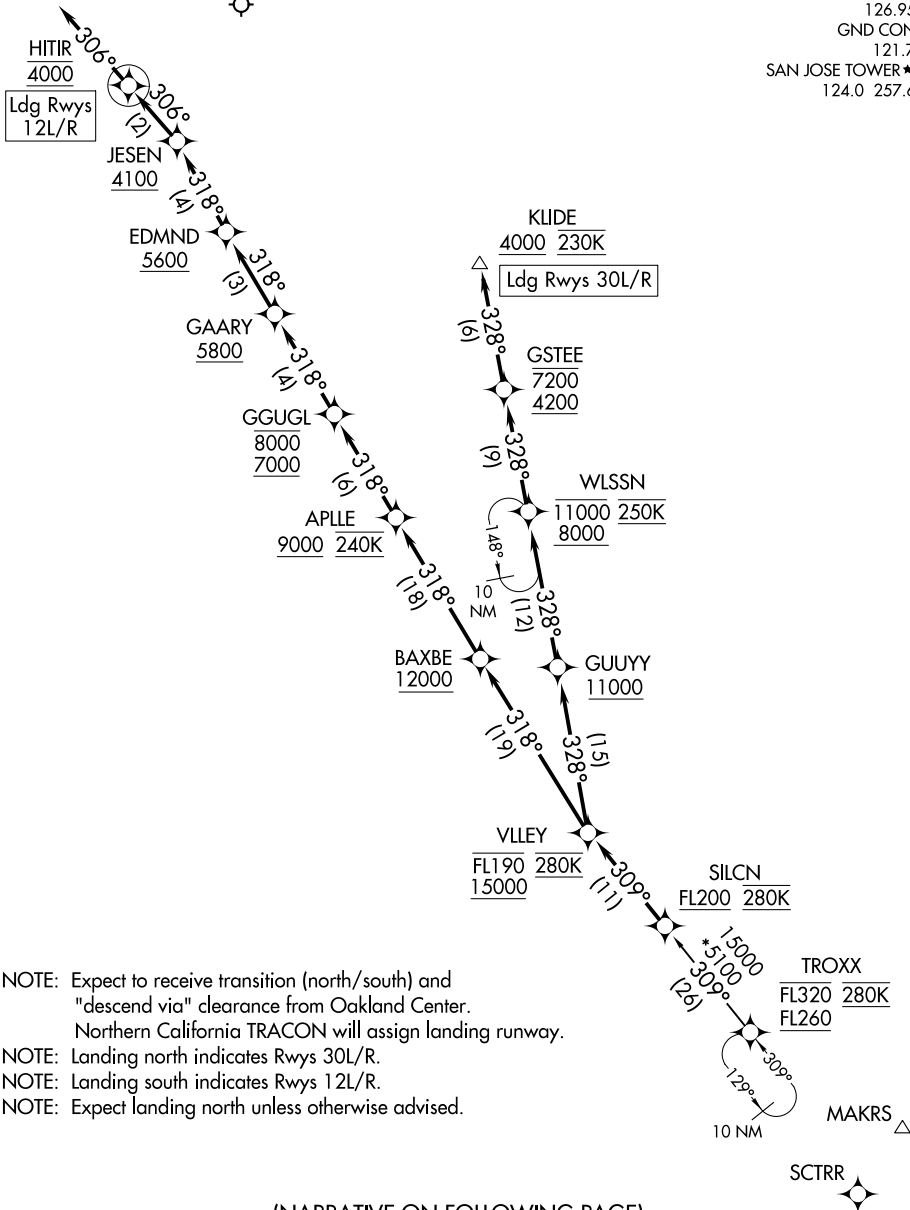

(SILCN.SILCN6) 22195

SILCN SIX ARRIVAL (RNAV)

NORMAN Y MINETA SAN JOSE INTL (SJC)

AL-693 (FAA)

SAN JOSE, CALIFORNIA

RNAV 1 - DME/DME/IRU or GPS

RADAR required

OAKLAND CENTER
 134.55 290.5
 NORCAL APP CON
 124.525 348.675
 D-ATIS
 126.95
 GND CON
 121.7
 SAN JOSE TOWER ★
 124.0 257.6

NOTE: Expect to receive transition (north/south) and "descend via" clearance from Oakland Center.
 Northern California TRACON will assign landing runway.
 NOTE: Landing north indicates Rwy 30L/R.
 NOTE: Landing south indicates Rwy 12L/R.
 NOTE: Expect landing north unless otherwise advised.

NOTE: Chart not to scale.

(NARRATIVE ON FOLLOWING PAGE)

SW-2, 31 OCT 2024 to 28 NOV 2024

SW-2, 31 OCT 2024 to 28 NOV 2024

SILCN SIX ARRIVAL (RNAV)

(SILCN.SILCN6) 14JUL22

SAN JOSE, CALIFORNIA

NORMAN Y MINETA SAN JOSE INTL (SJC)