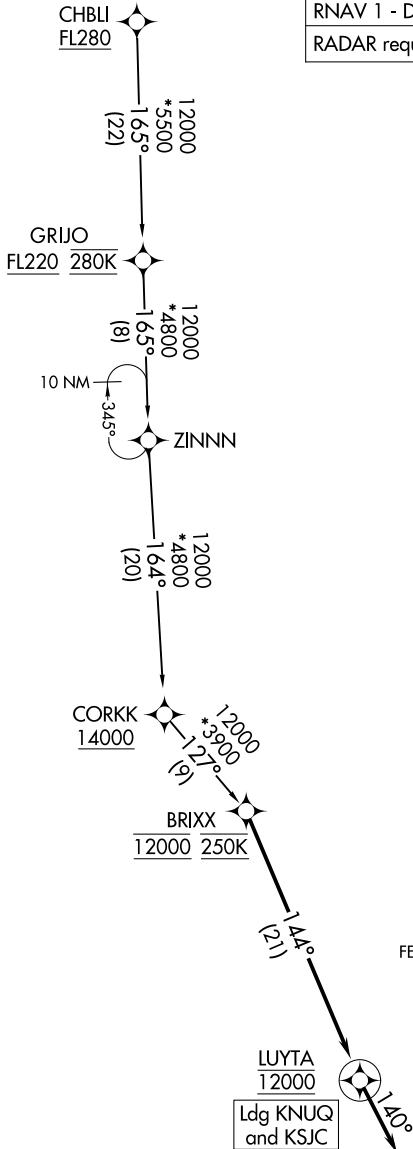

BRXX FOUR ARRIVAL (RNAV)

AL-693 (FAA)

SAN JOSE, CALIFORNIA

OAKLAND CENTER
 125.85 323.0
 NORCAL APP CON
 133.95 317.6
 NUQ ATIS
 124.175 283.0
 SJC D-ATIS
 126.95
 NUQ GND CON
 121.85 278.95
 SJC GND CON
 121.7
 MOFFETT TOWER*
 119.55 259.65
 SAN JOSE TOWER*
 124.0 257.6

RNAV 1 - DME/DME/IRU or GPS.
 RADAR required.

SW-2, 03 OCT 2024 to 31 OCT 2024

SW-2, 03 OCT 2024 to 31 OCT 2024

NOTE: Chart not to scale.

ARRIVAL ROUTE DESCRIPTION

CHBLI TRANSITION (CHBLI.BRXX4)

LANDING KSJC/KNUQ: From BRIXX on track 144° to cross LUYTA at 12000, then on track 140°. Expect RADAR vectors to final approach course.

BRXX FOUR ARRIVAL (RNAV)

SAN JOSE, CALIFORNIA