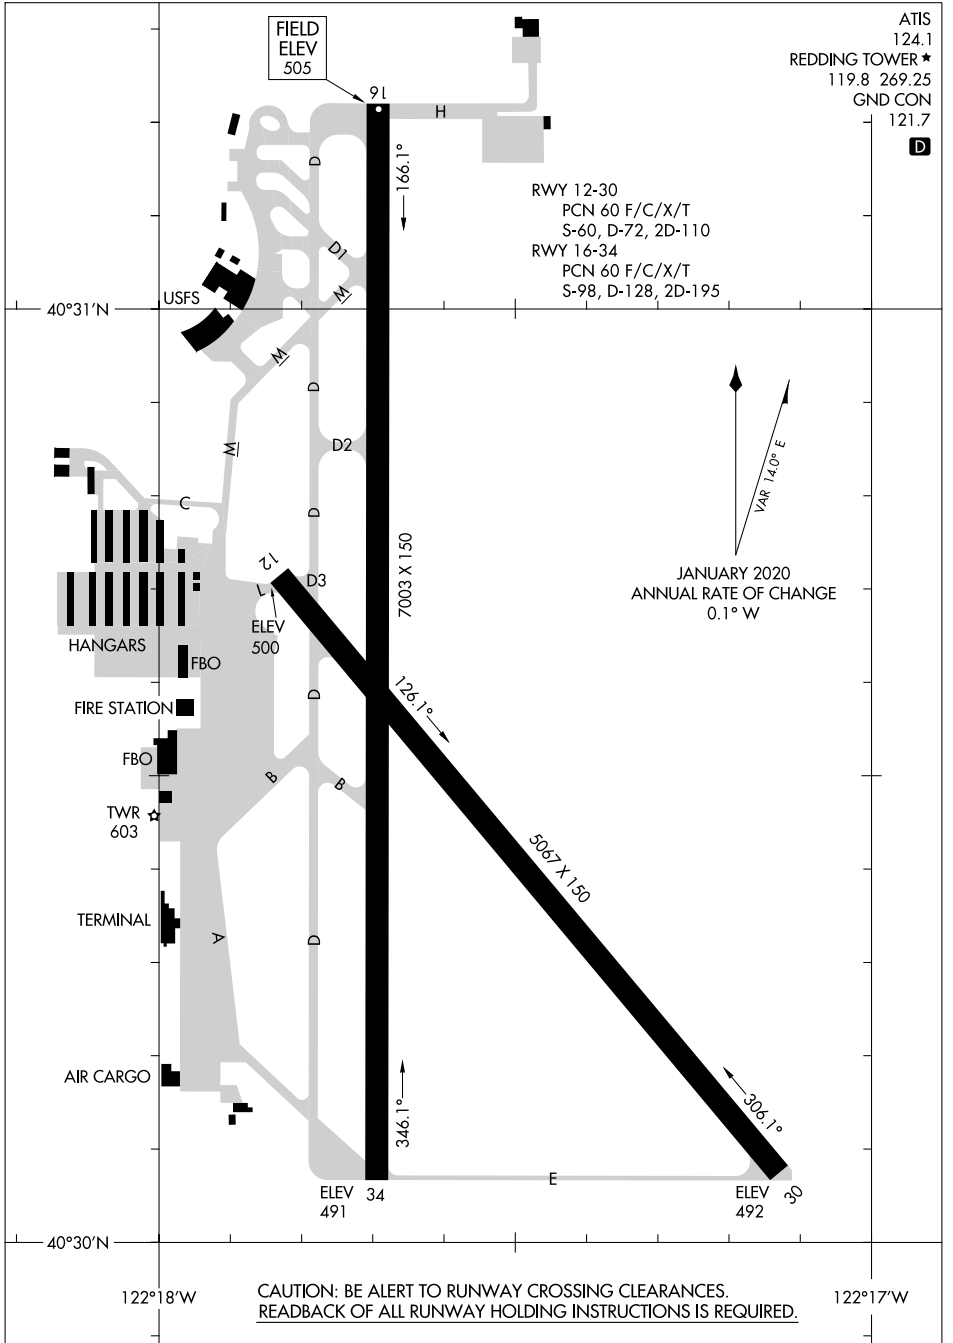

AIRPORT DIAGRAM

AL-688 (FAA)

REDDING RGNL (R.DD)

REDDING, CALIFORNIA

ATIS 124.1
 REDDING TOWER ★ 119.8 269.25
 GND CON 121.7
D

CAUTION: BE ALERT TO RUNWAY CROSSING CLEARANCES.
 READBACK OF ALL RUNWAY HOLDING INSTRUCTIONS IS REQUIRED.

SW-2, 03 OCT 2024 to 31 OCT 2024

SW-2, 03 OCT 2024 to 31 OCT 2024

AIRPORT DIAGRAM

REDDING, CALIFORNIA
REDDING RGNL (R.DD)