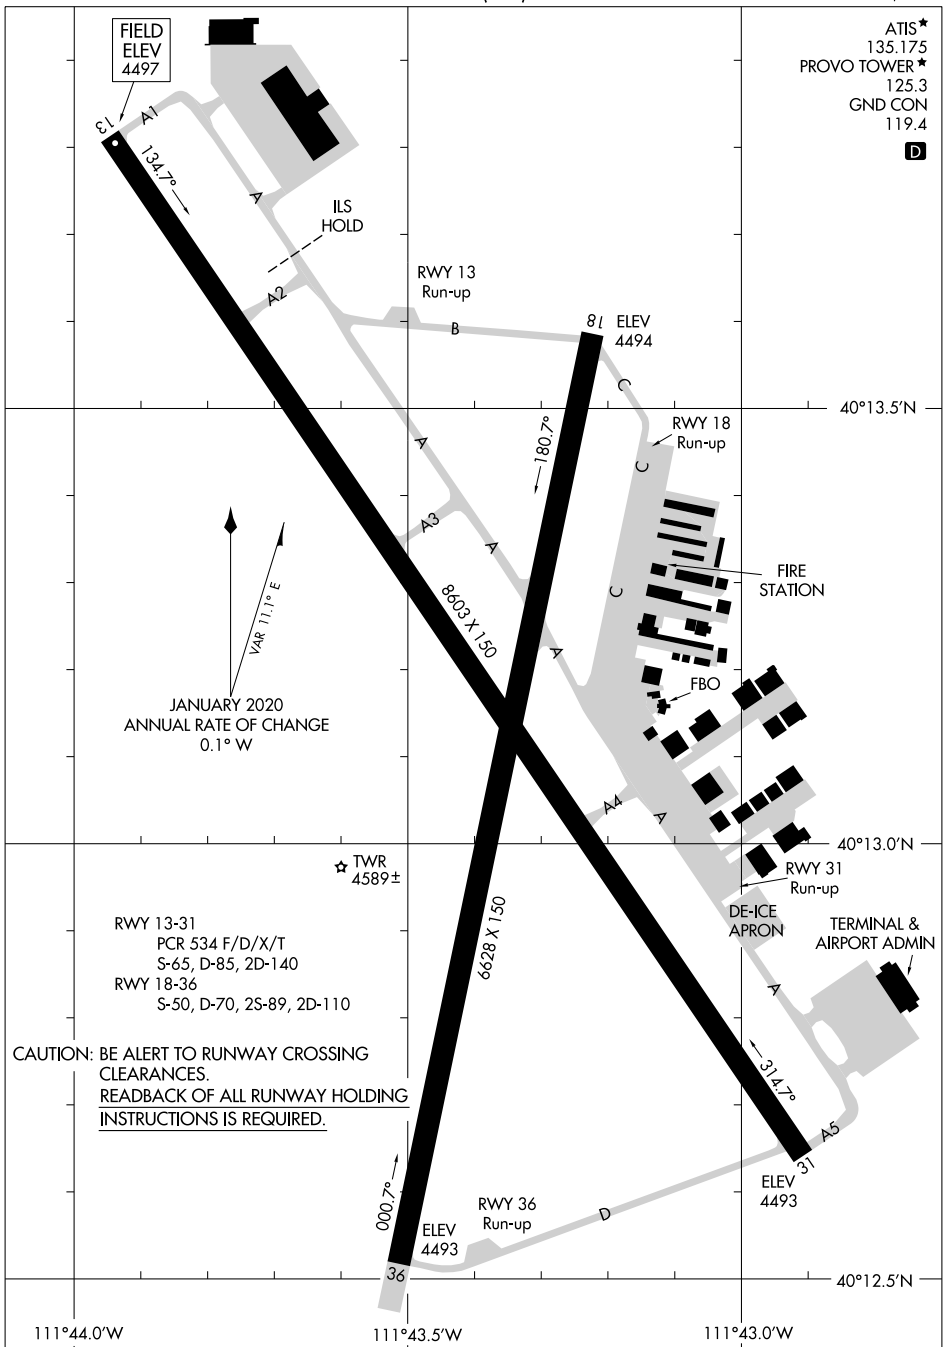

AIRPORT DIAGRAM

AL-683 (FAA)

PROVO MUNI (PVU)
PROVO, UTAH

ATIS *
 135.175
 PROVO TOWER *
 125.3
 GND CON
 119.4
D

SW-4, 31 OCT 2024 to 28 NOV 2024

SW-4, 31 OCT 2024 to 28 NOV 2024

AIRPORT DIAGRAM

PROVO, UTAH
PROVO MUNI (PVU)