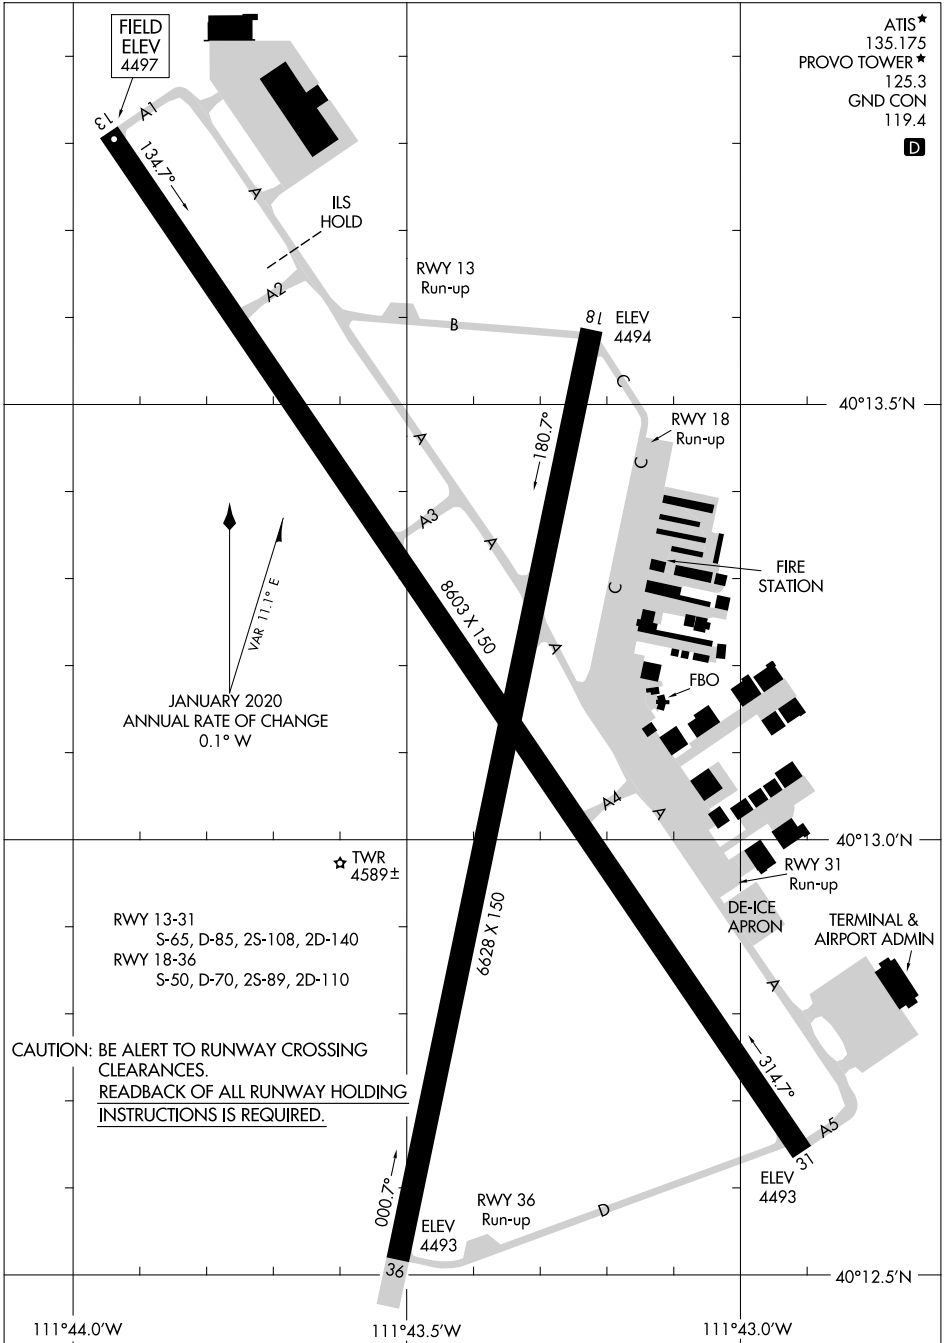

# AIRPORT DIAGRAM

AL-683 (FAA)

PROVO MUNI (PVT)  
PROVO, UTAH

ATIS \*  
 135.175  
 PROVO TOWER \*  
 125.3  
 GND CON  
 119.4  
D

SW-4, 11 JUL 2024 to 08 AUG 2024

SW-4, 11 JUL 2024 to 08 AUG 2024

# AIRPORT DIAGRAM

PROVO, UTAH  
PROVO MUNI (PVT)