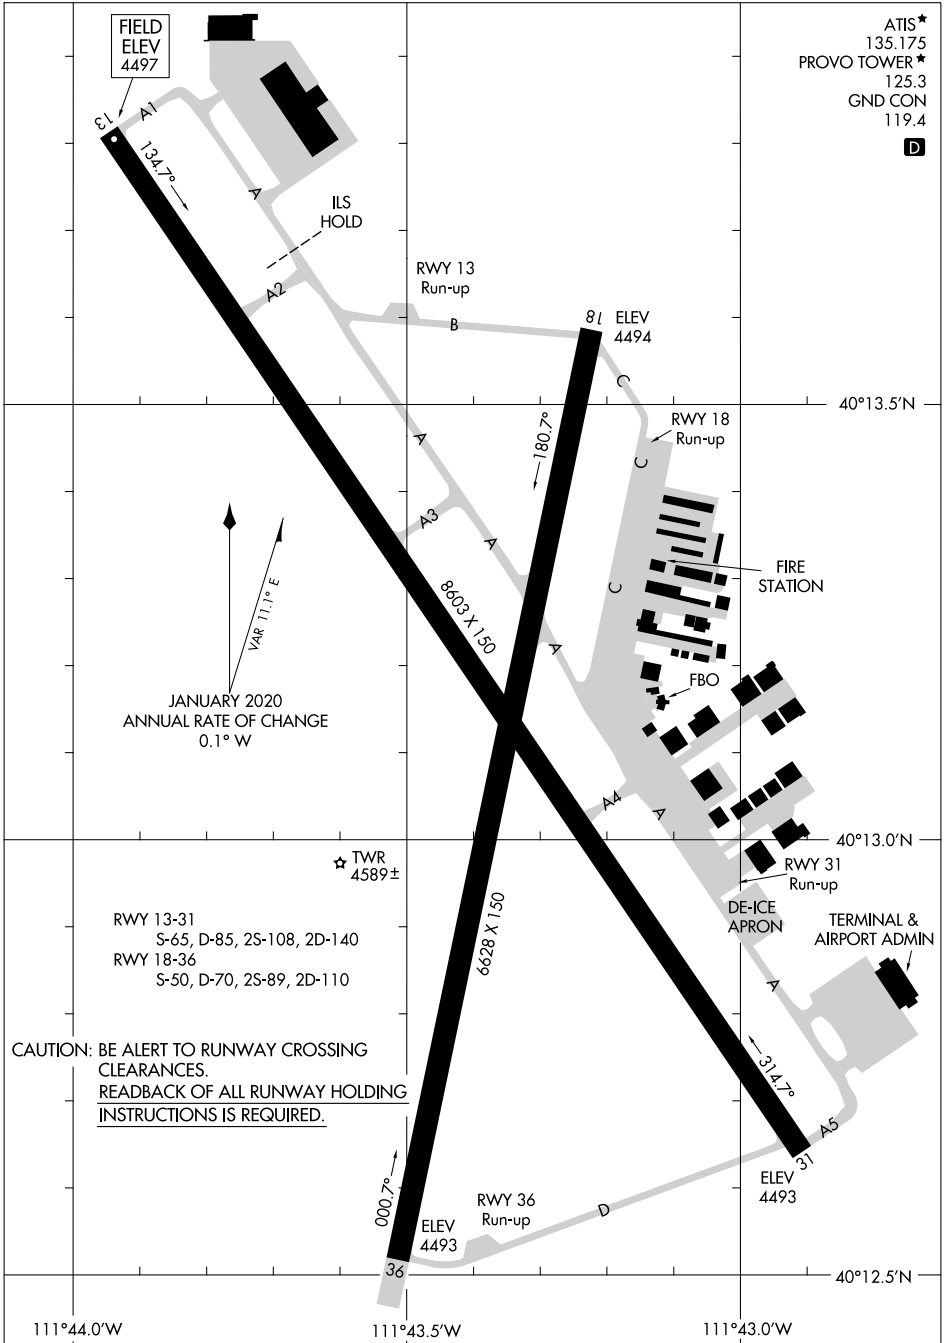

24025

AIRPORT DIAGRAM

AL-683 (FAA)

PROVO MUNI (PVT)
PROVO, UTAH

SW-4, 08 AUG 2024 to 05 SEP 2024

SW-4, 08 AUG 2024 to 05 SEP 2024

ATIS *
 135.175
 PROVO TOWER *
 125.3
 GND CON
 119.4
D

AIRPORT DIAGRAM

24025

PROVO, UTAH
PROVO MUNI (PVT)