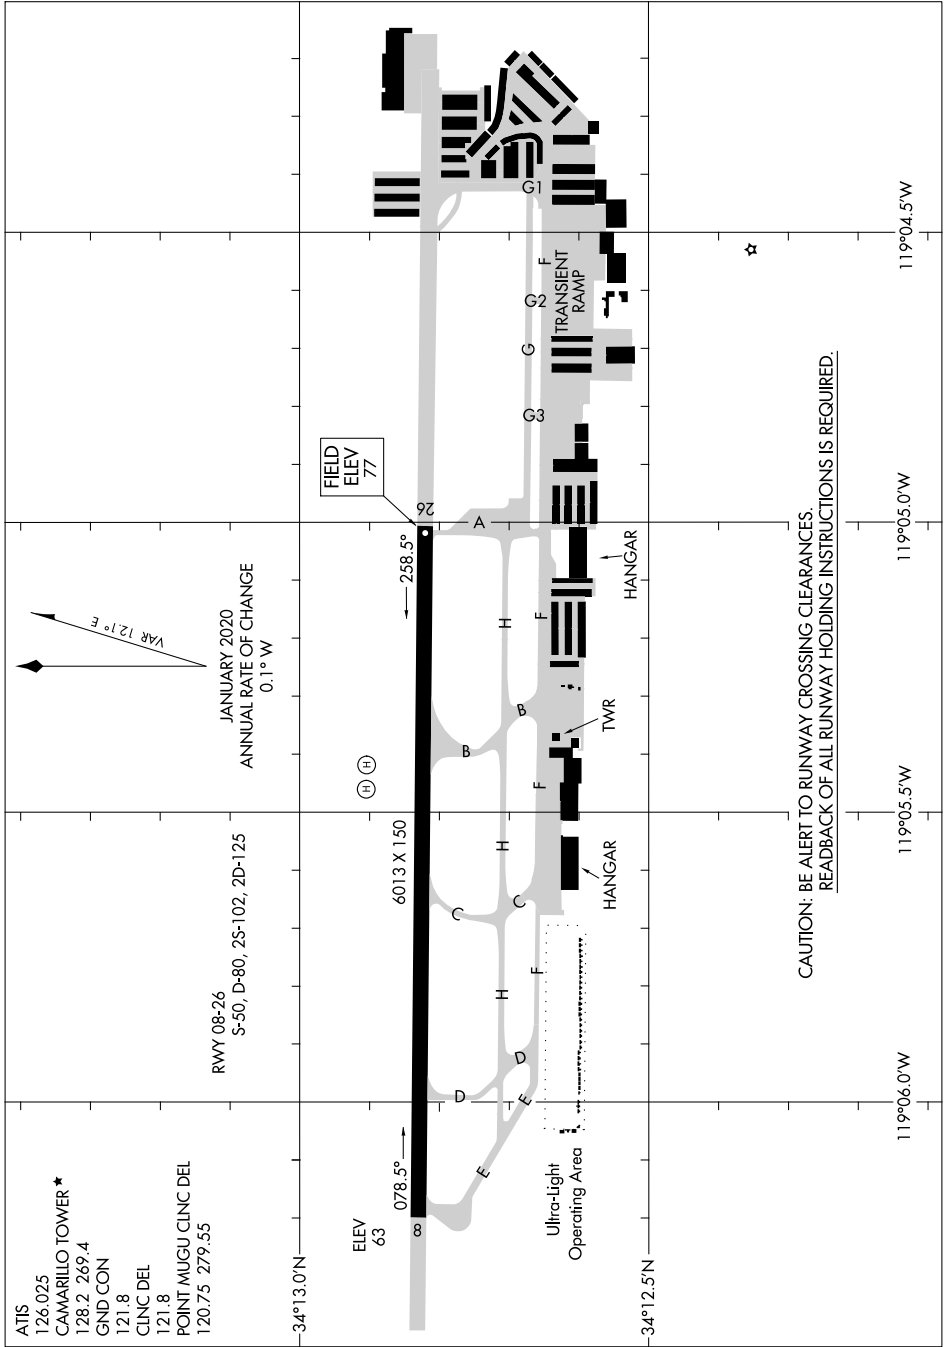

AIRPORT DIAGRAM

AL-680 (FAA)

CAMARILLO (CMA)
CAMARILLO, CALIFORNIA

SW-3, 03 OCT 2024 to 31 OCT 2024

CAUTION: BE ALERT TO RUNWAY CROSSING CLEARANCES.
READBACK OF ALL RUNWAY HOLDING INSTRUCTIONS IS REQUIRED.

AIRPORT DIAGRAM

CAMARILLO, CALIFORNIA
CAMARILLO (CMA)

SW-3, 03 OCT 2024 to 31 OCT 2024