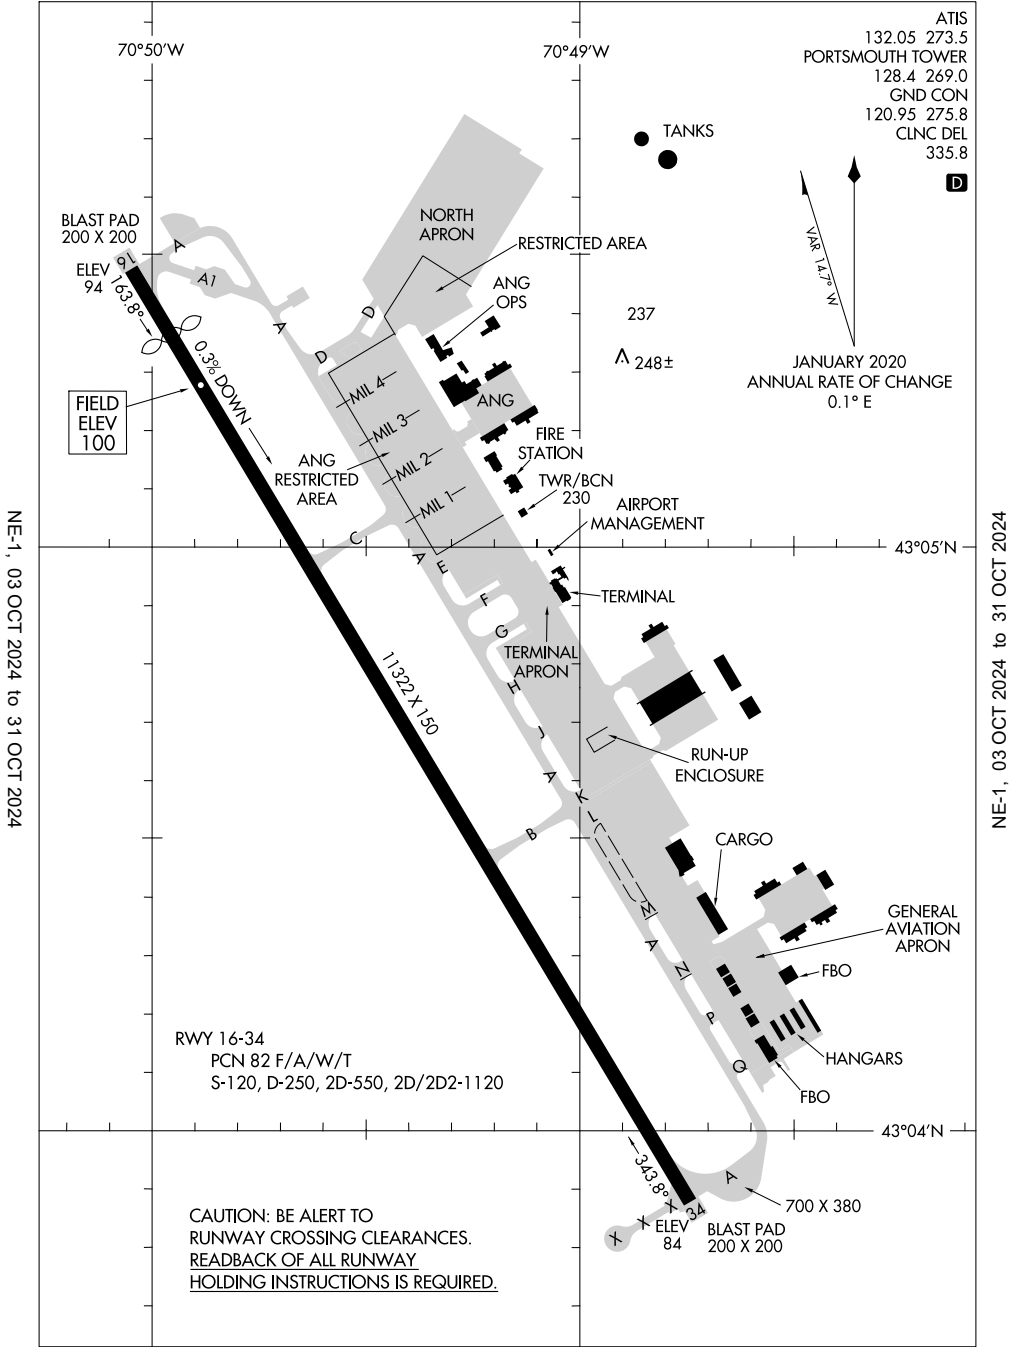

AIRPORT DIAGRAM

AL-678 (FAA)

PORTSMOUTH INTL AT PEASE (PSM)
PORTSMOUTH, NEW HAMPSHIRE

ATIS 132.05 273.5
 PORTSMOUTH TOWER 128.4 269.0
 GND CON 120.95 275.8
 CLNC DEL 335.8

NE-1, 03 OCT 2024 to 31 OCT 2024

NE-1, 03 OCT 2024 to 31 OCT 2024

AIRPORT DIAGRAM

PORTSMOUTH, NEW HAMPSHIRE
PORTSMOUTH INTL AT PEASE (PSM)