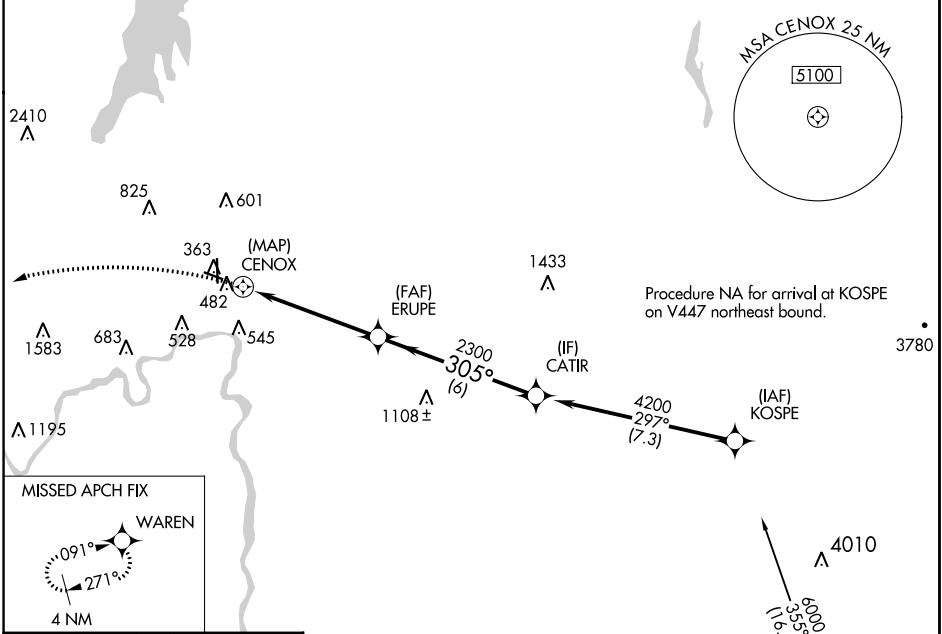

APP CRS Rwy Idg **3999**  
 305° TDZE **325**  
 Apt Elev **328**

# RNAV (GPS) RWY 30

FLOYD BENNETT MEML (GFL)

RNP APCH.

⚠ Circling Rwy 12 NA at night.  
 ⚠ Rwy 30 helicopter visibility reduction below 3/4 SM NA.  
 ❄ -19°C

MISSED APPROACH: Climbing left turn to 4000 direct WAREN and hold.

ASOS **119.925**

ALBANY APP CON **132.825 307.2**

UNICOM **123.0** (CTAF) **0**

NE-2, 08 AUG 2024 to 05 SEP 2024

NE-2, 08 AUG 2024 to 05 SEP 2024

ELEV 328 **D** TDZE 325

CATEGORY	A	B	C	D
LNAV MDA	1020-1	695 (700-1)	1020-2 695 (700-2)	1020-2 1/4 695 (700-2 1/4)
<b>C</b> CIRCLING	1020-1	692 (700-1)	1020-2 692 (700-2)	1960-3 1632 (1700-3)