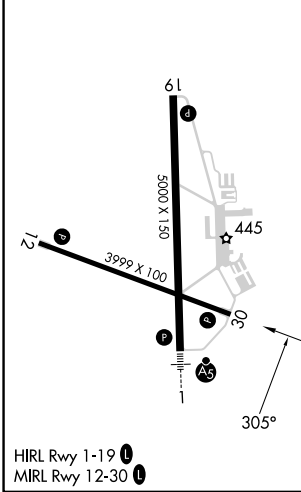

APP CRS Rwy Idg **3999**  
 305° TDZE **325**  
 Apt Elev **328**

# RNAV (GPS) RWY 30

FLOYD BENNETT MEML (GFL)

RNP APCH.

⚠ Circling Rwy 12 NA at night.  
 ⚠ Rwy 30 helicopter visibility reduction below 3/4 SM NA.  
 ❄ -19°C

MISSED APPROACH: Climbing left turn to 4000 direct WAREN and hold.

ASOS **119.925**

ALBANY APP CON **132.825 307.2**

UNICOM **123.0** (CTAF) **0**

NE-2, 08 AUG 2024 to 05 SEP 2024

NE-2, 08 AUG 2024 to 05 SEP 2024

ELEV 328 **D** TDZE 325

CATEGORY	A	B	C	D
LNAV MDA	1020-1	695 (700-1)	1020-2 695 (700-2)	1020-2 1/4 695 (700-2 1/4)
<b>C</b> CIRCLING	1020-1	692 (700-1)	1020-2 692 (700-2)	1960-3 1632 (1700-3)