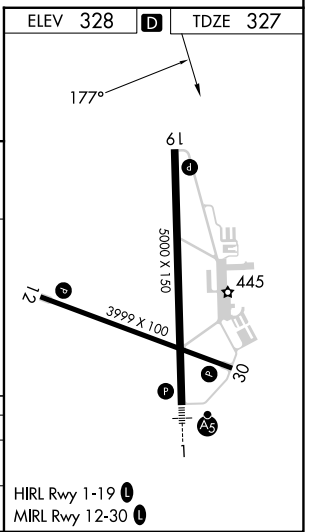

APP CRS	Rwy Idg	5000
177°	TDZE	327
	Apt Elev	328

RNAV (GPS) RWY 19

FLOYD BENNETT MEML (GFL)

RNP APCH.

⚠ Circling NA for Cat D NW of Rwy 12 and 19. Rwy 19 helicopter visibility reduction below ¾ SM NA. Circling Rwy 12, 30 NA at night.

⚠ MISSED APPROACH: Climb to 3000 direct ISKUG and on track 195° to EKAKE and hold.

⚠ -19°C

ASOS 119.925	ALBANY APP CON 132.825 307.2	UNICOM 123.0 (CTAF) 0
------------------------	--	---------------------------------

CATEGORY	A	B	C	D
LNVA MDA	880-1	553 (600-1)	880-1½ 553 (600-1½)	880-1¾ 553 (600-1¾)
C CIRCLING	880-1	552 (600-1)	940-1¾ 612 (700-1¾)	1420-3 1092 (1100-3)

NE-2, 08 AUG 2024 to 05 SEP 2024

NE-2, 08 AUG 2024 to 05 SEP 2024