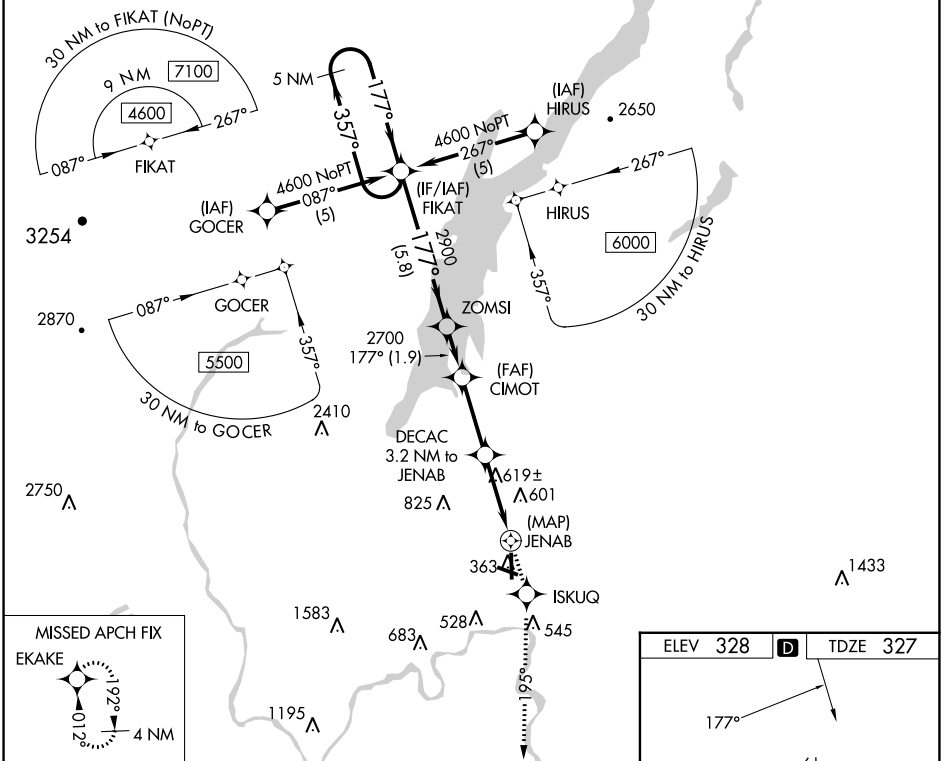

APP CRS	Rwy Idg	5000
177°	TDZE	327
	Apt Elev	328

RNAV (GPS) RWY 19

FLOYD BENNETT MEML (GFL)

RNP APCH.

⚠ Circling NA for Cat D NW of Rwy 12 and 19. Rwy 19 helicopter visibility reduction below ¾ SM NA. Circling Rwy 12, 30 NA at night.

⚠ MISSED APPROACH: Climb to 3000 direct ISKUG and on track 195° to EKAKE and hold.

⚠ -19°C

ASOS 119.925	ALBANY APP CON 132.825 307.2	UNICOM 123.0 (CTAF) 0
------------------------	--	---------------------------------

CATEGORY	A	B	C	D
LNVA MDA	880-1	553 (600-1)	880-1½ 553 (600-1½)	880-1¾ 553 (600-1¾)
C CIRCLING	880-1	552 (600-1)	940-1¾ 612 (700-1¾)	1420-3 1092 (1100-3)

NE-2, 08 AUG 2024 to 05 SEP 2024

NE-2, 08 AUG 2024 to 05 SEP 2024