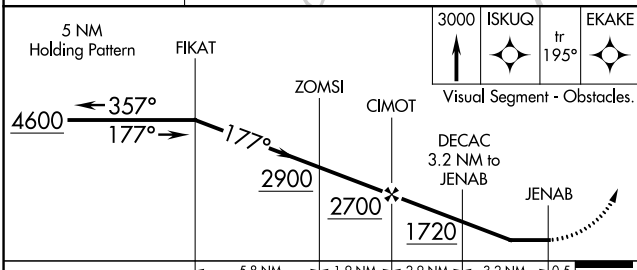

APP CRS	Rwy Idg	5000
177°	TDZE	327
	Apt Elev	328

RNAV (GPS) RWY 19

FLOYD BENNETT MEML (GFL)

RNP APCH.

⚠ Circling NA for Cat D NW of Rwy 12 and 19. Rwy 19 helicopter visibility reduction below ¾ SM NA. Circling Rwy 12, 30 NA at night.

⚠ MISSED APPROACH: Climb to 3000 direct ISKUG and on track 195° to EKAKE and hold.

⚠ -19°C

ASOS 119.925	ALBANY APP CON 132.825 307.2	UNICOM 123.0 (CTAF) 0
------------------------	--	---------------------------------