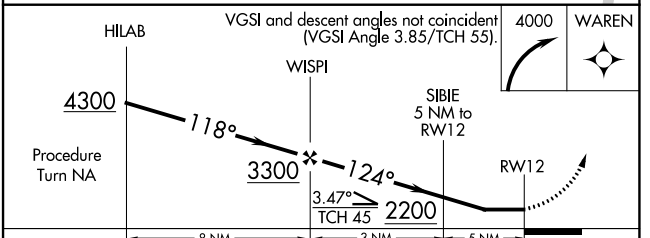

CATEGORY	A	B	C	D
LNAV MDA	1560-1¼ 1232 (1300-1¼)	1560-1½ 1232 (1300-1½)	1560-3	1232 (1300-3)
CIRCLING	1560-1¼ 1232 (1300-1¼)	1560-1½ 1232 (1300-1½)	1560-3	1232 (1300-3)