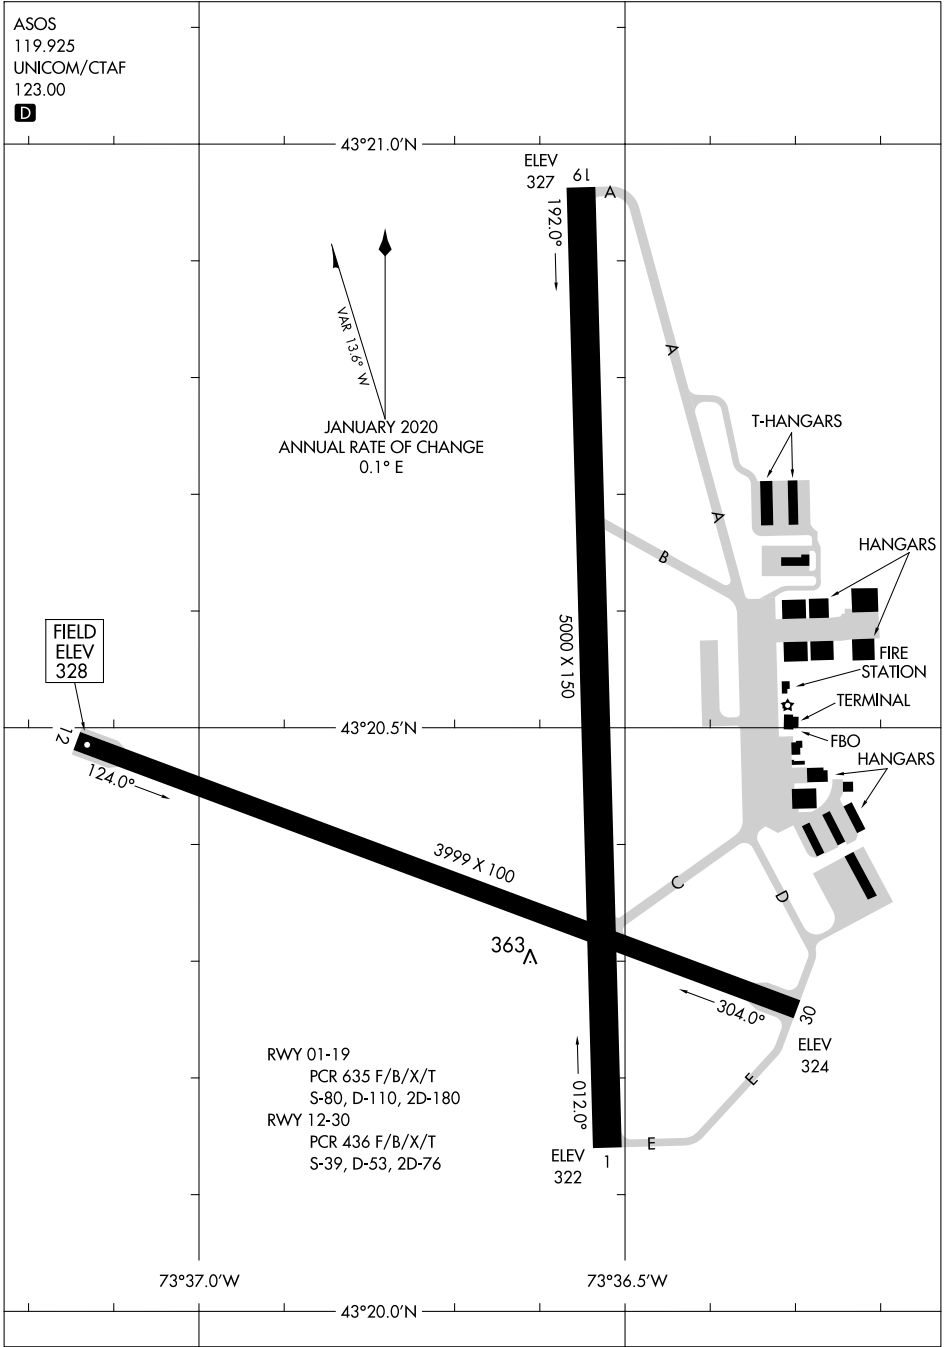

24137

# AIRPORT DIAGRAM

AL-673 (FAA)

FLOYD BENNETT MEML (GFL)  
GLENS FALLS, NEW YORK

ASOS  
119.925  
UNICOM/CTAF  
123.00  
**D**

NE-2, 08 AUG 2024 to 05 SEP 2024

NE-2, 08 AUG 2024 to 05 SEP 2024

AIRPORT DIAGRAM  
24137