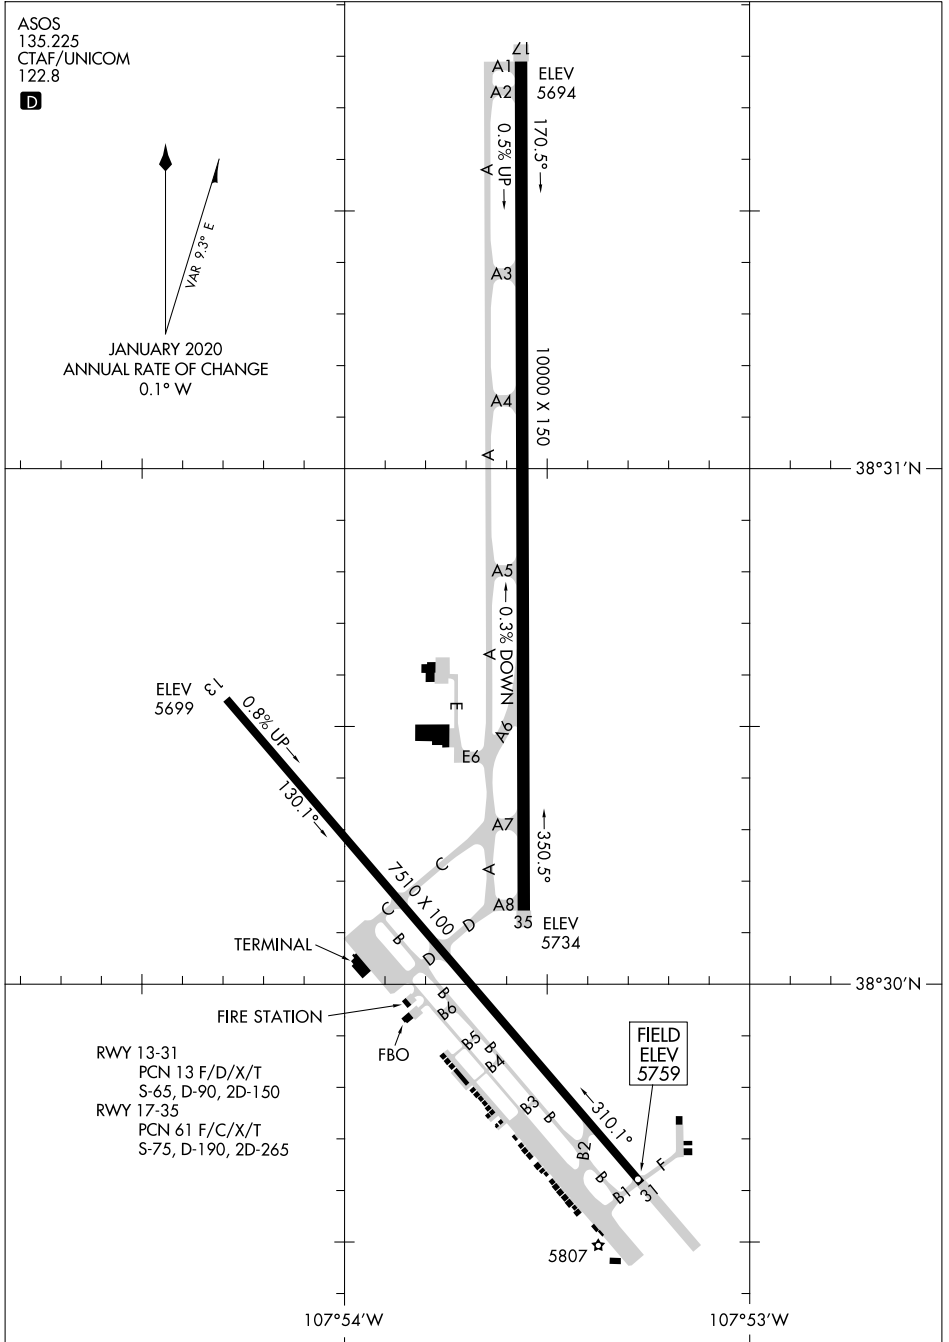

22195

AIRPORT DIAGRAM

AL-668 (FAA)

MONTROSE RGNL (MTJ)
MONTROSE, COLORADO

ASOS
135.225
CTAF/UNICOM
122.8

VAR 9.3° E
JANUARY 2020
ANNUAL RATE OF CHANGE
0.1° W

SW-1, 31 OCT 2024 to 28 NOV 2024

SW-1, 31 OCT 2024 to 28 NOV 2024

AIRPORT DIAGRAM
22195

MONTROSE, COLORADO
MONTROSE RGNL (MTJ)