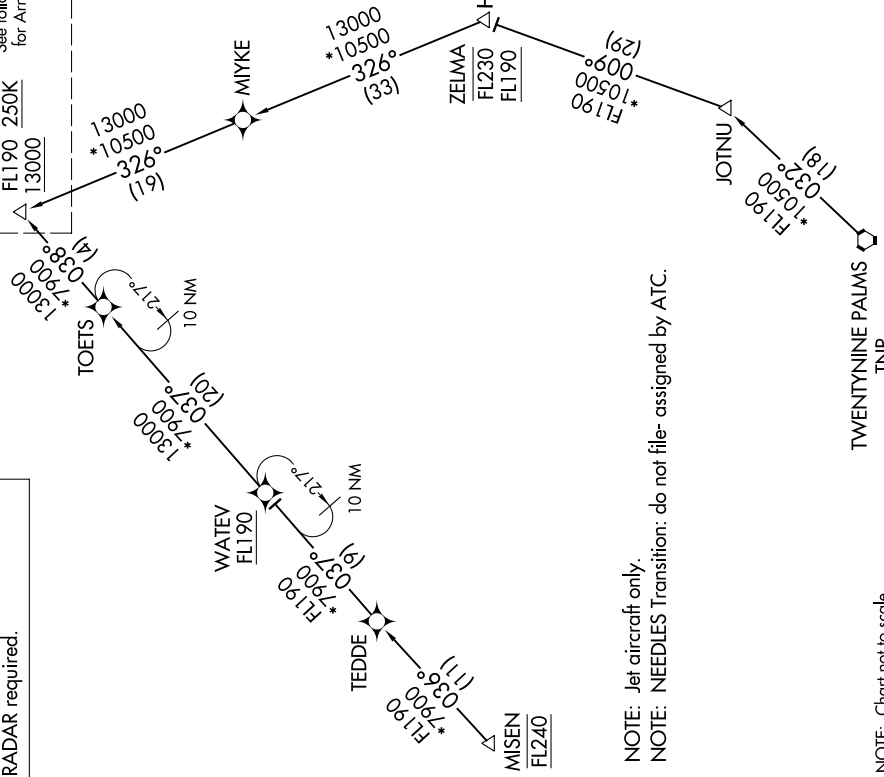

RNRZ TWO ARRIVAL (RNAV) Transition Routes

LAS VEGAS APP CON
125.025 379.15
D-ATIS
132.4
LAS VEGAS TOWER
118.75 257.8 (Rwys 1L/19R, 1R/19L)
119.9 257.8 (Rwys 8L/26R, 8R/26L)

RNRZ
FL190 250K
FL1300
See following page
for Arrival Routes

RNAV 1 - DME/DME/IRU or GPS.
RADAR required.

(CONTINUED ON FOLLOWING PAGE)

MISEN TRANSITION (MISEN.RNDRZ2)
NEEDLES TRANSITION (EED.RNDRZ2)
TWENTYNINE PALMS TRANSITION (TNP.RNDRZ2)

NOTE: Jet aircraft only.
NOTE: NEEDLES Transition: do not file- assigned by ATC.

NOTE: Chart not to scale.

SW-4, 03 OCT 2024 to 31 OCT 2024

SW-4, 03 OCT 2024 to 31 OCT 2024

RNRZ TWO ARRIVAL (RNAV) Transition Routes