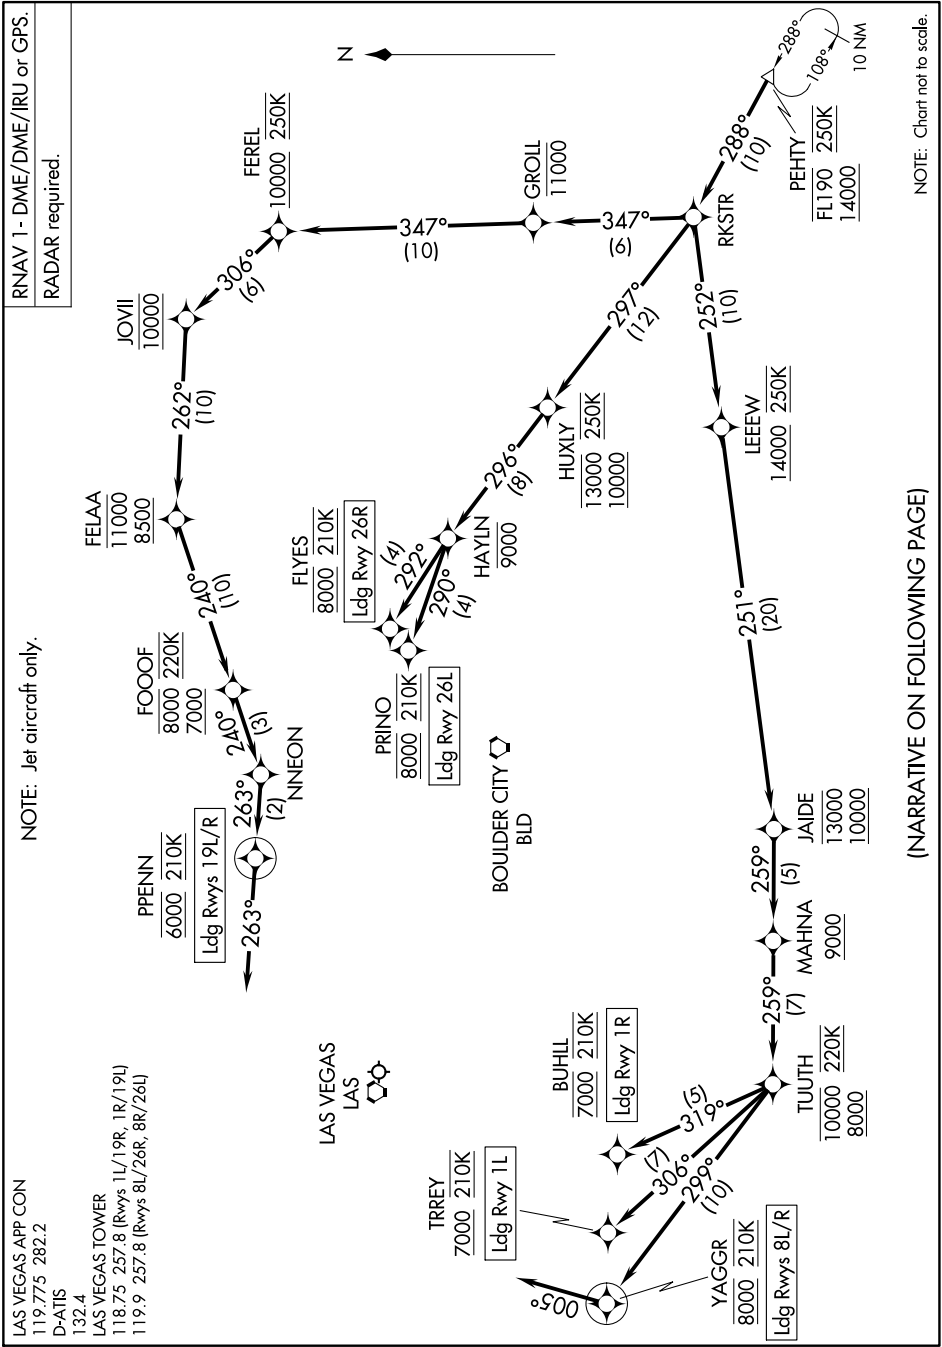

# RKSTR THREE ARRIVAL (RNAV) Arrival Routes

SW-4, 05 SEP 2024 to 03 OCT 2024

RNAV 1 - DME/DME/IRU or GPS.  
RADAR required.

NOTE: Jet aircraft only.

LAS VEGAS APP CON  
119.775 282.2  
D-ATIS  
132.4  
LAS VEGAS TOWER  
118.75 257.8 (Rwys 1L/19R, 1R/19L)  
119.9 257.8 (Rwys 8L/26R, 8R/26L)

LAS VEGAS  
LAS

BOULDER CITY  
BLD

NOTE: Chart not to scale.

(NARRATIVE ON FOLLOWING PAGE)

SW-4, 05 SEP 2024 to 03 OCT 2024

# RKSTR THREE ARRIVAL (RNAV) Arrival Routes