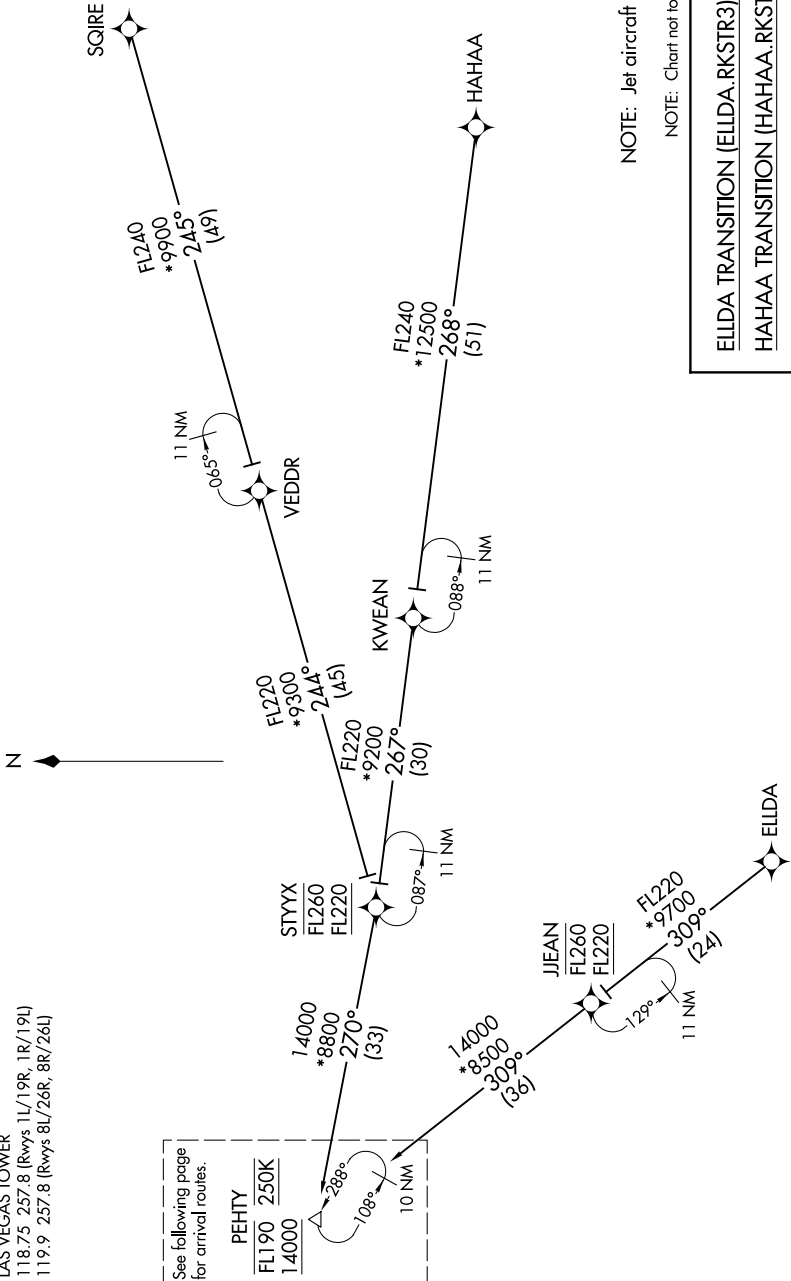

RKSTR THREE ARRIVAL (RNAV) Transition Routes

SW-4, 03 OCT 2024 to 31 OCT 2024

LAS VEGAS APP CON
119.775 282.2
D-ATIS
132.4
LAS VEGAS TOWER
118.75 257.8 (Rwys 1L/19R, 1R/19L)
119.9 257.8 (Rwys 8L/26R, 8R/26L)

RNAV 1 - DME/DME/IRU or GPS.
RADAR required.

See following page for arrival routes.

NOTE: Jet aircraft only.
NOTE: Chart not to scale.

ELLDA TRANSITION (ELLDA.RKSTR3)
HAHAA TRANSITION (HAHAA.RKSTR3)
SQUIRE TRANSITION (SQUIRE.RKSTR3)

(CONTINUED ON FOLLOWING PAGE)

SW-4, 03 OCT 2024 to 31 OCT 2024