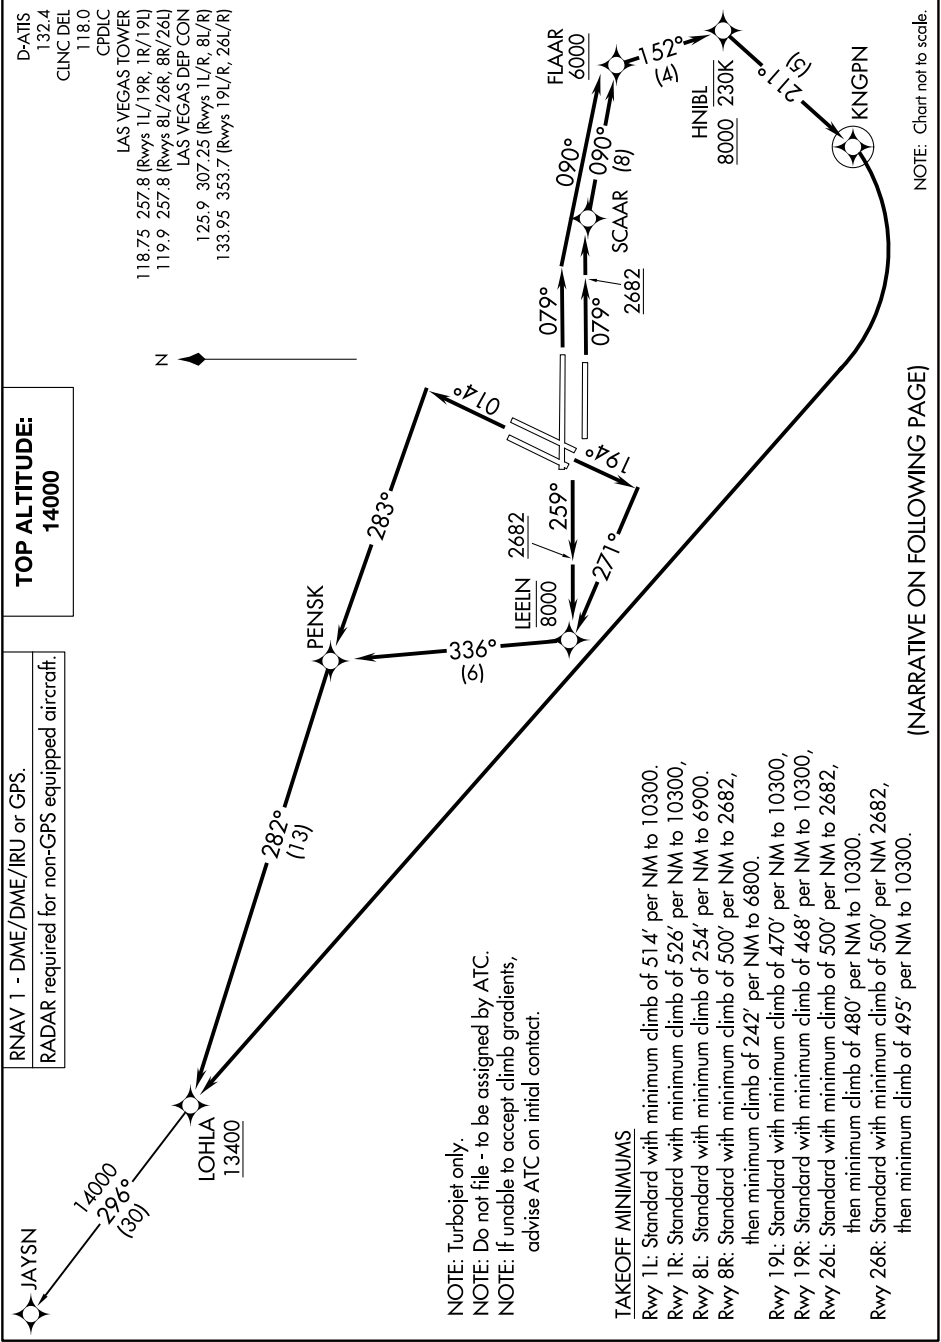

LOHLA THREE DEPARTURE (RNAV)

AL-662 (FAA)

HARRY REID INTL (LAS)
LAS VEGAS, NEVADA

SW-4, 03 OCT 2024 to 31 OCT 2024

LOHLA THREE DEPARTURE (RNAV)

SW-4, 03 OCT 2024 to 31 OCT 2024