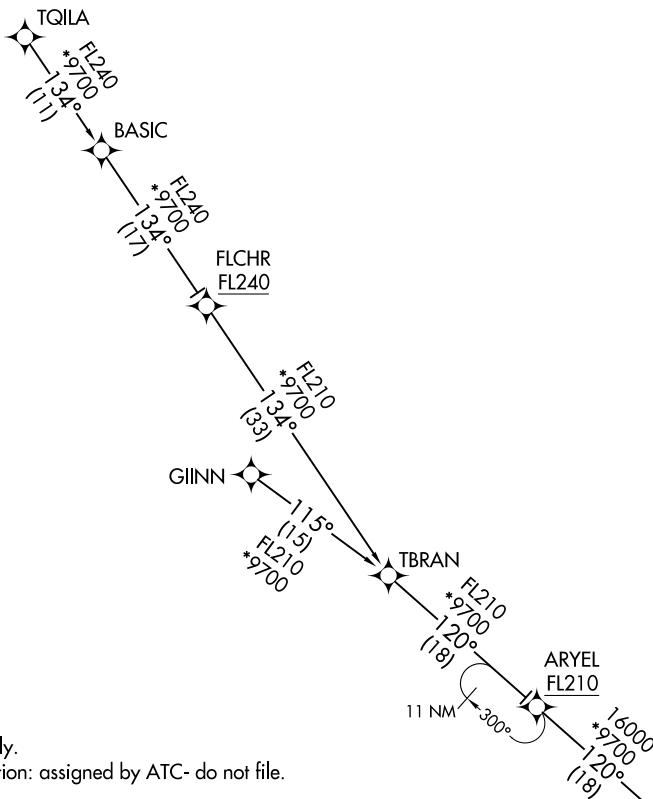

COKTL THREE ARRIVAL (RNAV) Transition Routes

RNAV 1 - DME/DME/IRU or GPS.

RADAR required.

LAS VEGAS APP CON

125.025 379.15

D-ATIS

132.4

LAS VEGAS TOWER

118.75 257.8 (Rwys 1L/19R, 1R/19L)

119.9 257.8 (Rwys 8L/26R, 8R/26L)

NOTE: Jet aircraft only.

NOTE: GIINN Transition: assigned by ATC- do not file.

(CONTINUED ON FOLLOWING PAGE)

FLCHR TRANSITION (FLCHR.COKTL3)

GIINN TRANSITION (GIINN.COKTL3)

TQILA TRANSITION (TQILA.COKTL3)

NOTE: Chart not to scale.