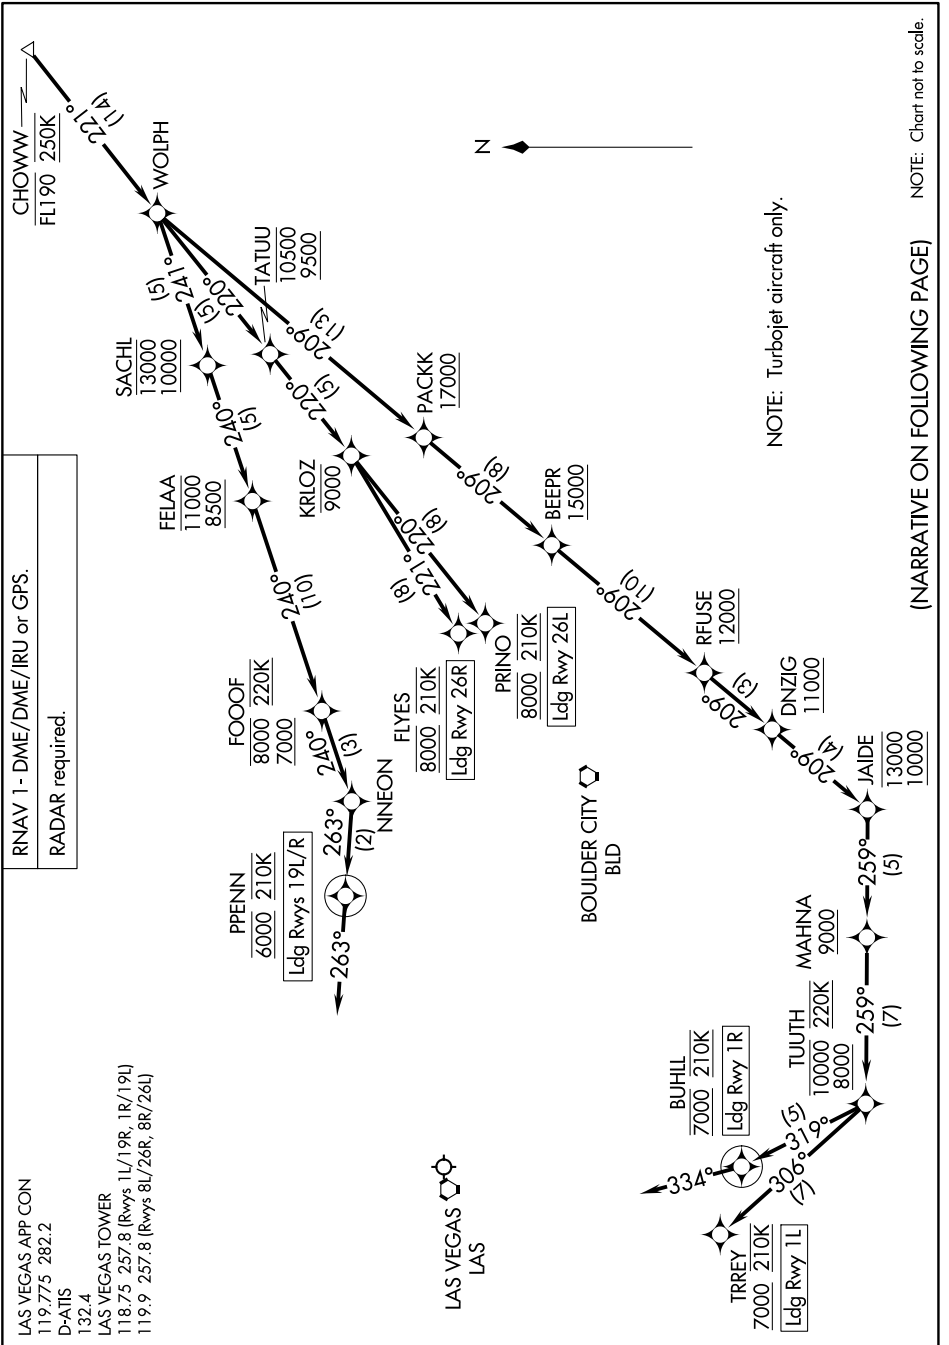

CHOWW TWO ARRIVAL (RNAV) Arrival Routes

SW-4, 03 OCT 2024 to 31 OCT 2024

CHOWW TWO ARRIVAL (RNAV) Arrival Routes

(NARRATIVE ON FOLLOWING PAGE)

SW-4, 03 OCT 2024 to 31 OCT 2024