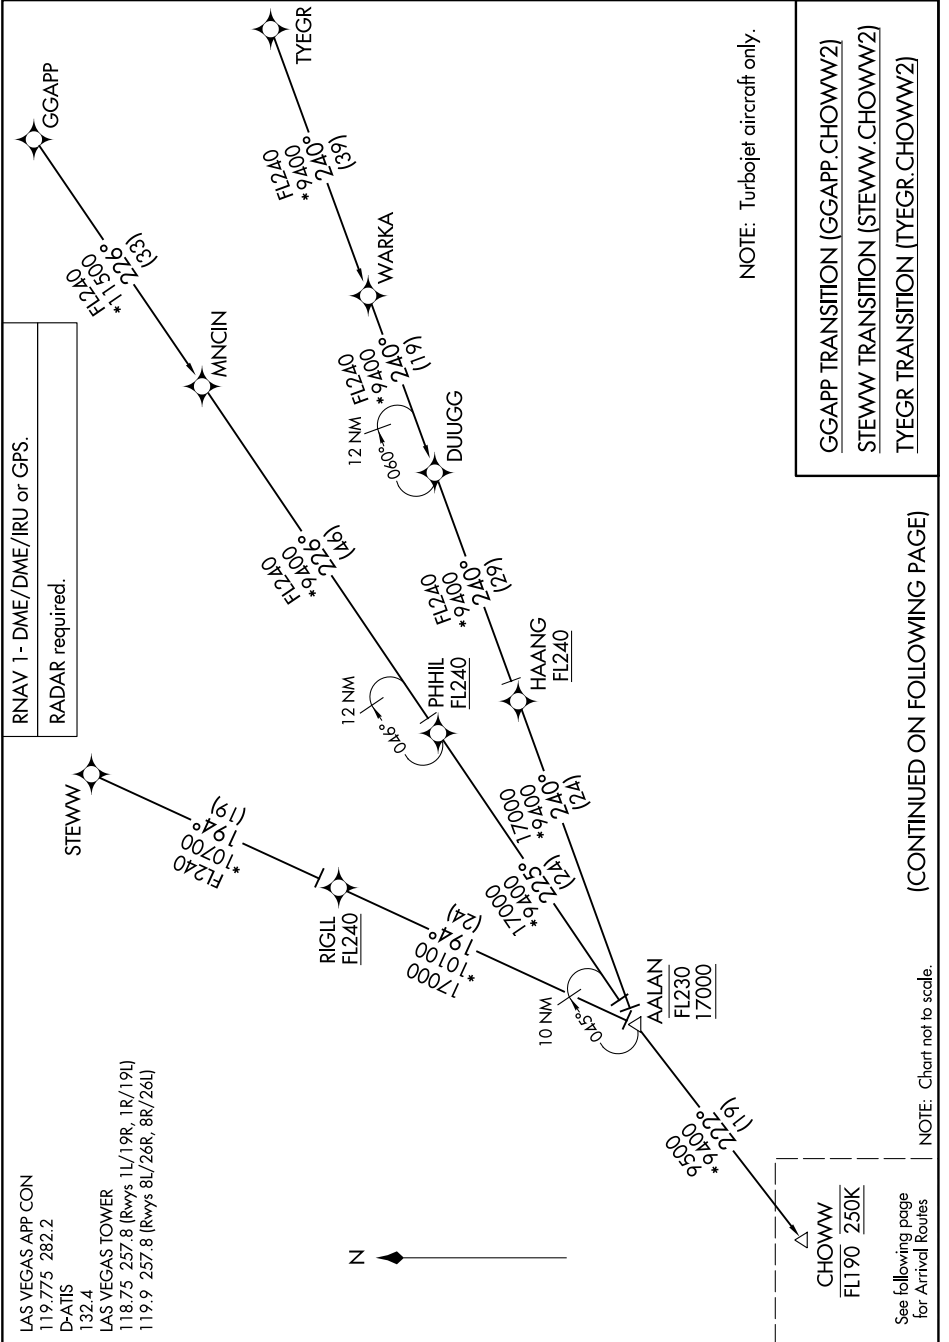

# CHOWW TWO ARRIVAL (RNAV) Transition Routes

SW-4, 03 OCT 2024 to 31 OCT 2024

SW-4, 03 OCT 2024 to 31 OCT 2024