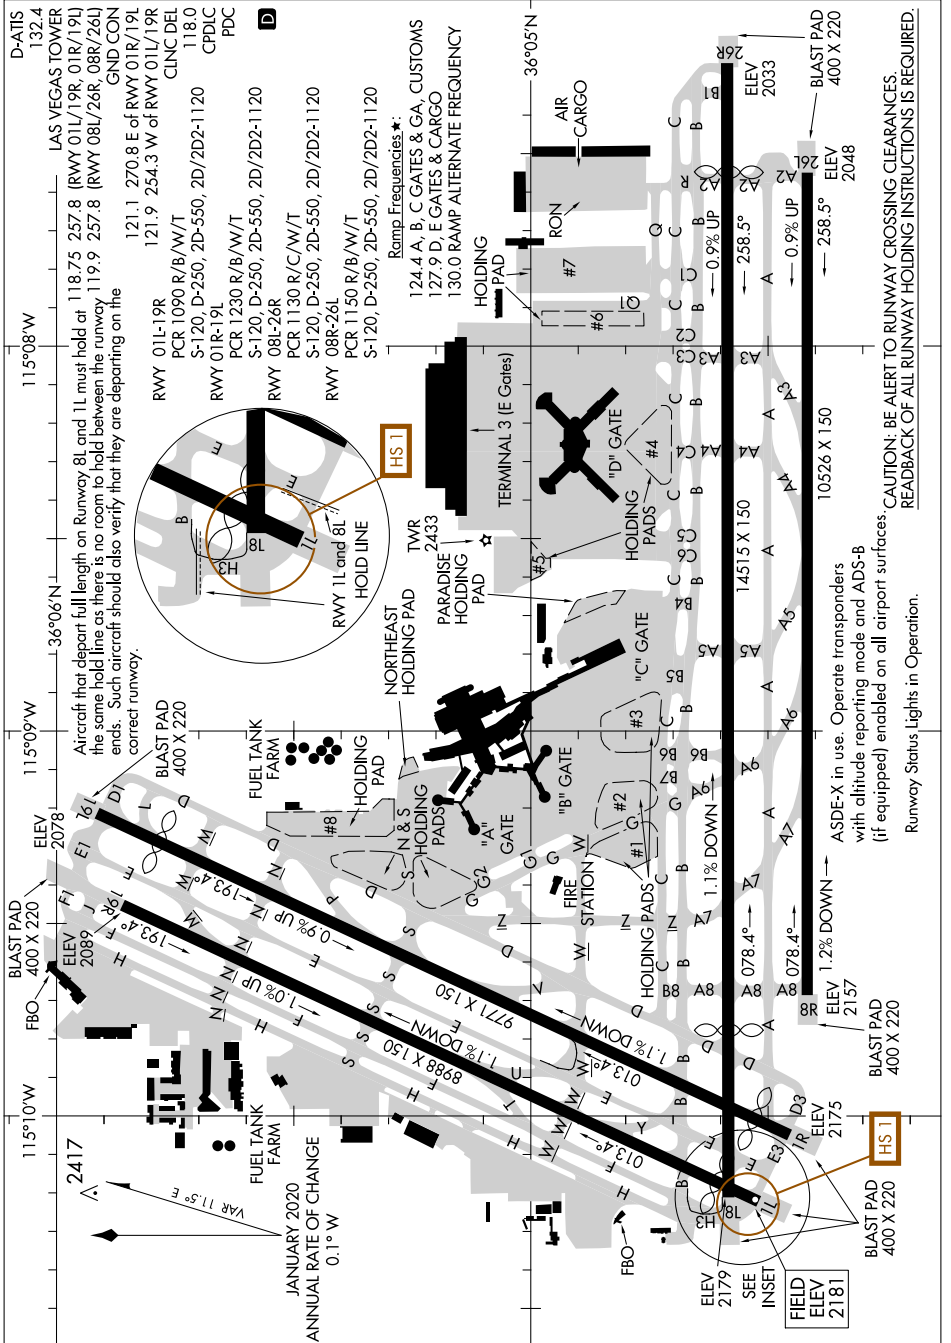

AIRPORT DIAGRAM

AL-662 (FAA)

HARRY REID INTL (LAS)
LAS VEGAS, NEVADA

SW-4, 03 OCT 2024 to 31 OCT 2024

AIRPORT DIAGRAM

LAS VEGAS, NEVADA
HARRY REID INTL (LAS)

SW-4, 03 OCT 2024 to 31 OCT 2024