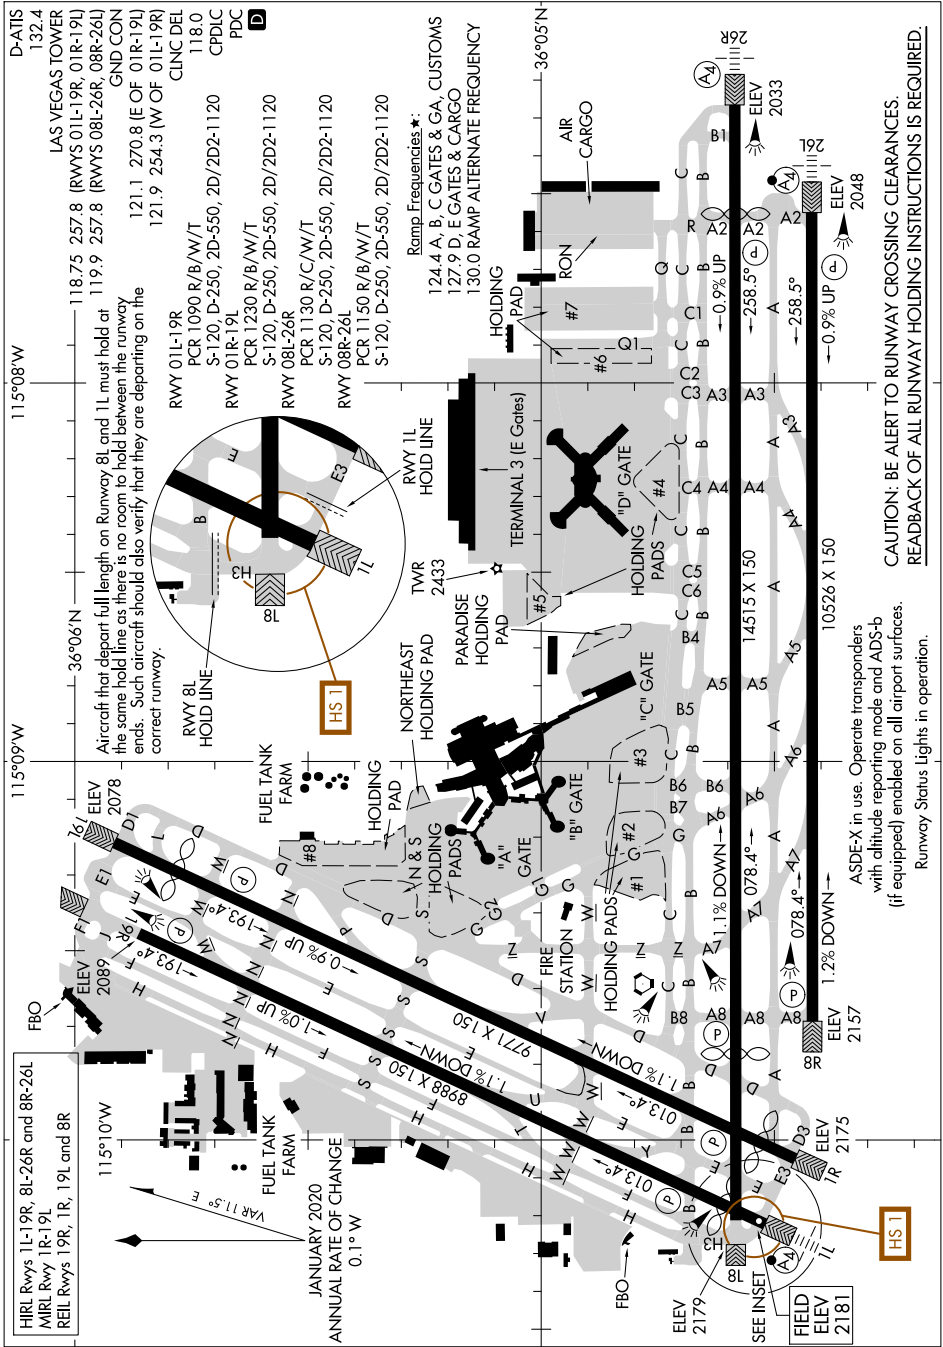

# AIRPORT DIAGRAM

AL-662 (FAA)

HARRY REID INTL (LAS)  
LAS VEGAS, NEVADA

SW-4, 31 OCT 2024 to 28 NOV 2024

# AIRPORT DIAGRAM

LAS VEGAS, NEVADA  
HARRY REID INTL (LAS)

SW-4, 31 OCT 2024 to 28 NOV 2024