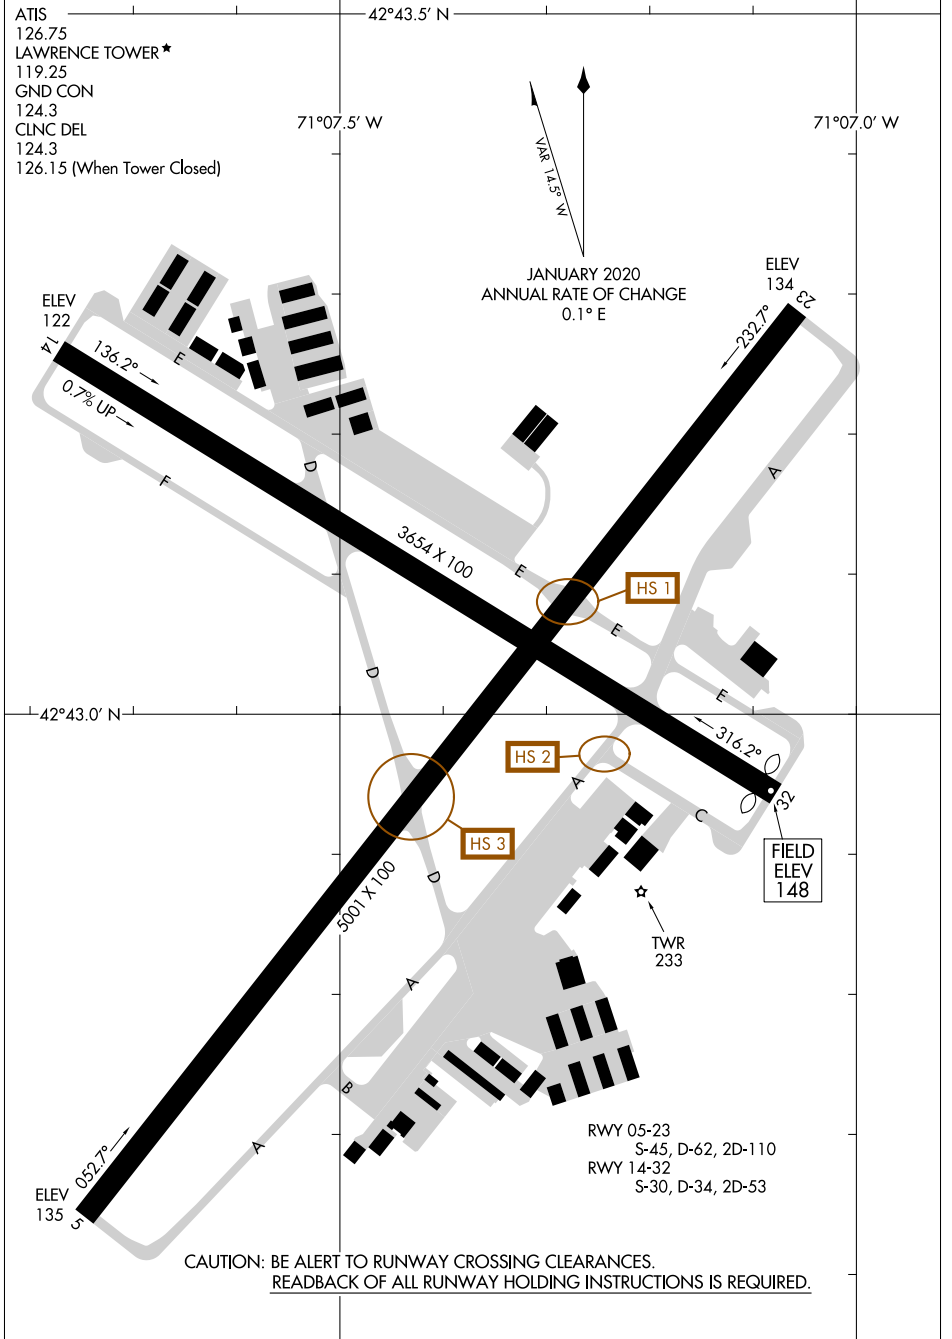

20310

AIRPORT DIAGRAM

AL-654 (FAA)

LAWRENCE MUNI (LWM)

LAWRENCE, MASSACHUSETTS

AIRPORT DIAGRAM

20310

LAWRENCE, MASSACHUSETTS