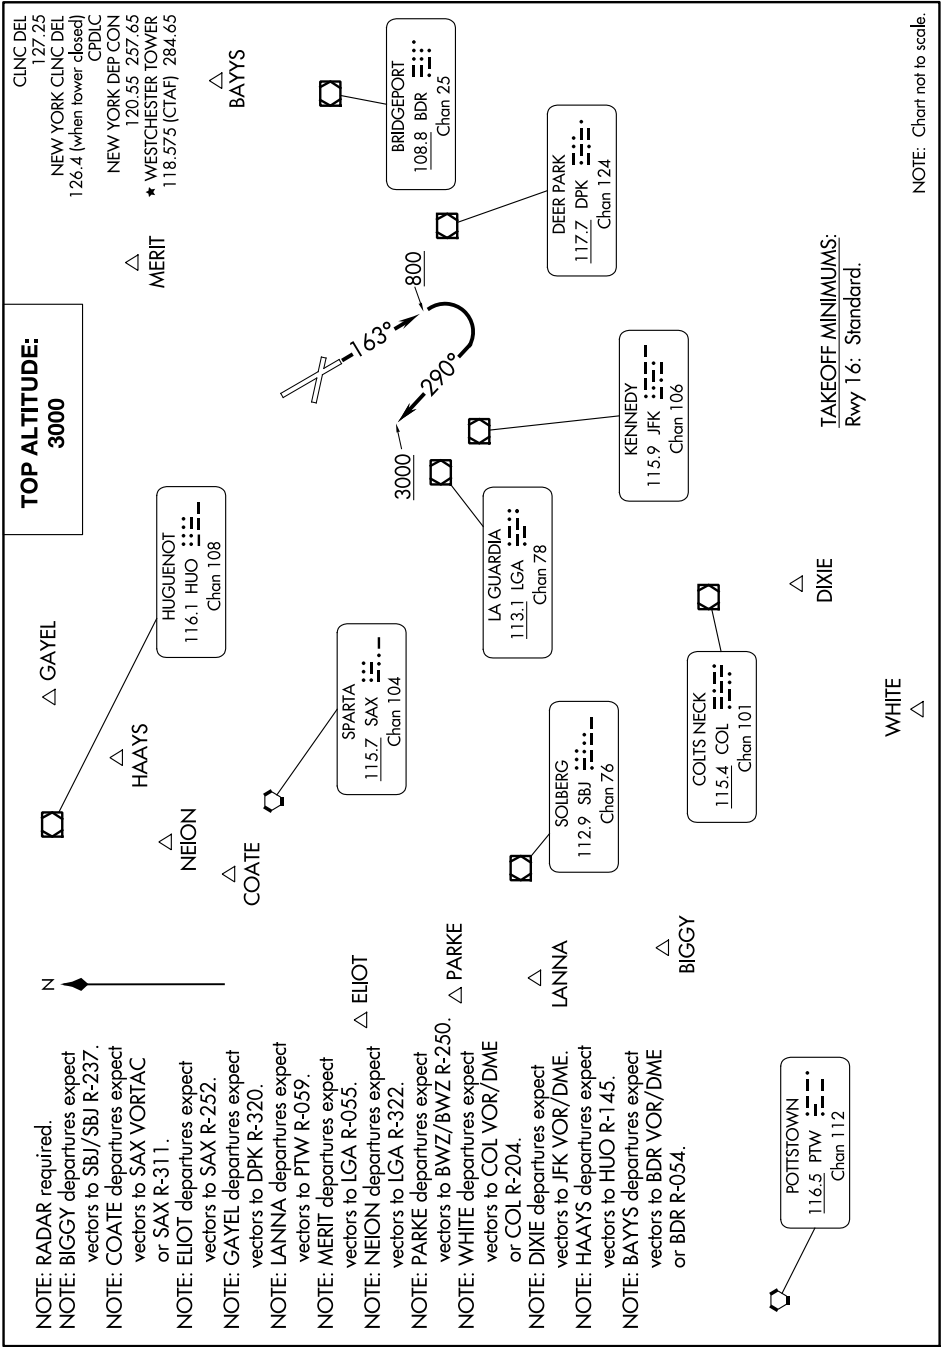

PROP ONE DEPARTURE

WHITE PLAINS, NEW YORK

NE-2, 05 SEP 2024 to 03 OCT 2024

PROP ONE DEPARTURE

NE-2, 05 SEP 2024 to 03 OCT 2024