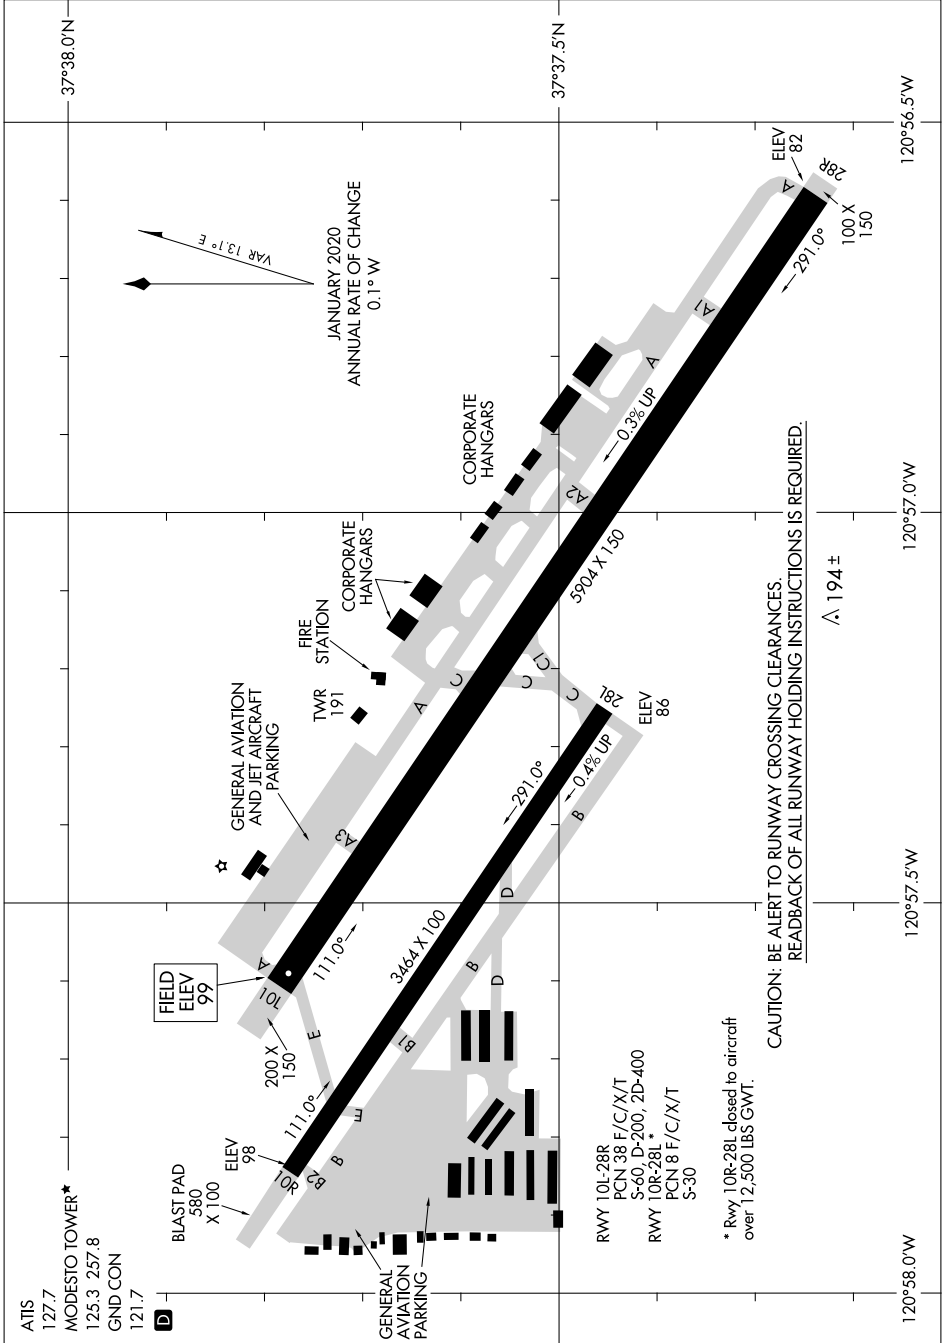

AIRPORT DIAGRAM

MODESTO CITY-COUNTY-HARRY SHAM FLD (MOD)
AL-643 (FAA)
MODESTO, CALIFORNIA

SW-2, 08 AUG 2024 to 05 SEP 2024

37°38.0'N 120°58.0'W 120°57.5'W 120°57.0'W 120°56.5'W

SW-2, 08 AUG 2024 to 05 SEP 2024

AIRPORT DIAGRAM

MODESTO, CALIFORNIA
MODESTO CITY-COUNTY-HARRY SHAM FLD (MOD)