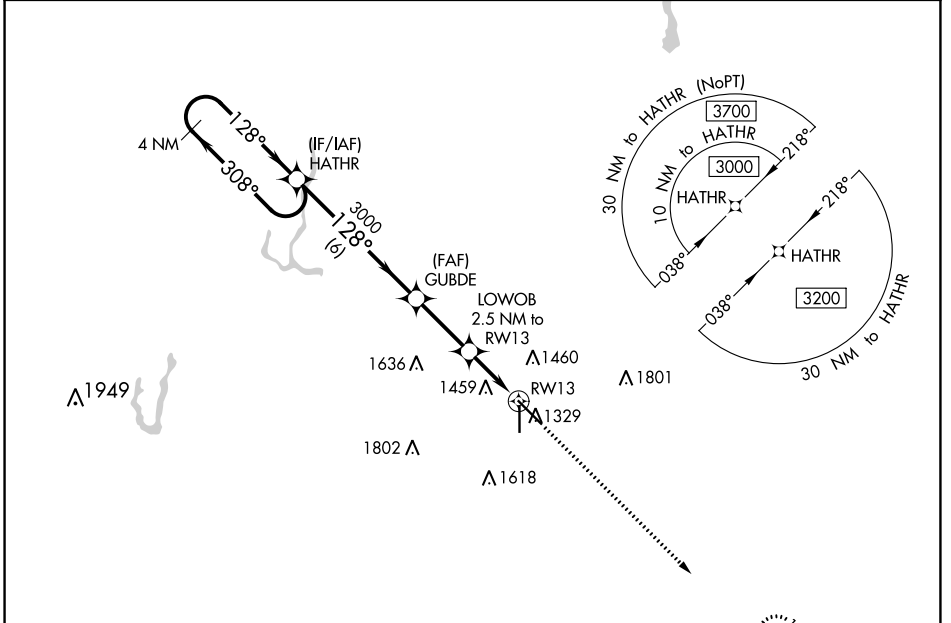

WAAS CH 40341 W13A	APP CRS 128°	Rwy Idg TDZE Apt Elev	6901 1302 1302
--	------------------------	-----------------------------	---

RNAV (GPS) RWY 13

ABERDEEN RGNL (ABR)

RNP APCH - GPS.

⚠ For uncompensated Baro-VNAV systems, LNAV/VNAV NA below -21°C or above 54°C.

MISSED APPROACH: Climb to 3000 direct DOXCU and hold.

ASOS 125.875	MINNEAPOLIS CENTER 120.6 371.9	UNICOM 122.7 (CTAF)
------------------------	--	-------------------------------

CATEGORY	A	B	C	D
LPV DA	1502-1 200 (200-1)			
LNAV/VNAV DA	1752-1 ³ / ₈ 450 (500-1 ³ / ₈)			
LNAV MDA	1700-1	398 (400-1)	1700-1 ¹ / ₈	398 (400-1 ¹ / ₈)
<input checked="" type="checkbox"/> CIRCLING	1760-1 458 (500-1)	1860-1 558 (600-1)	1960-1 ³ / ₄ 658 (700-1 ³ / ₄)	2160-2 ³ / ₄ 858 (900-2 ³ / ₄)

NC-1, 18 APR 2024 to 16 MAY 2024

NC-1, 18 APR 2024 to 16 MAY 2024