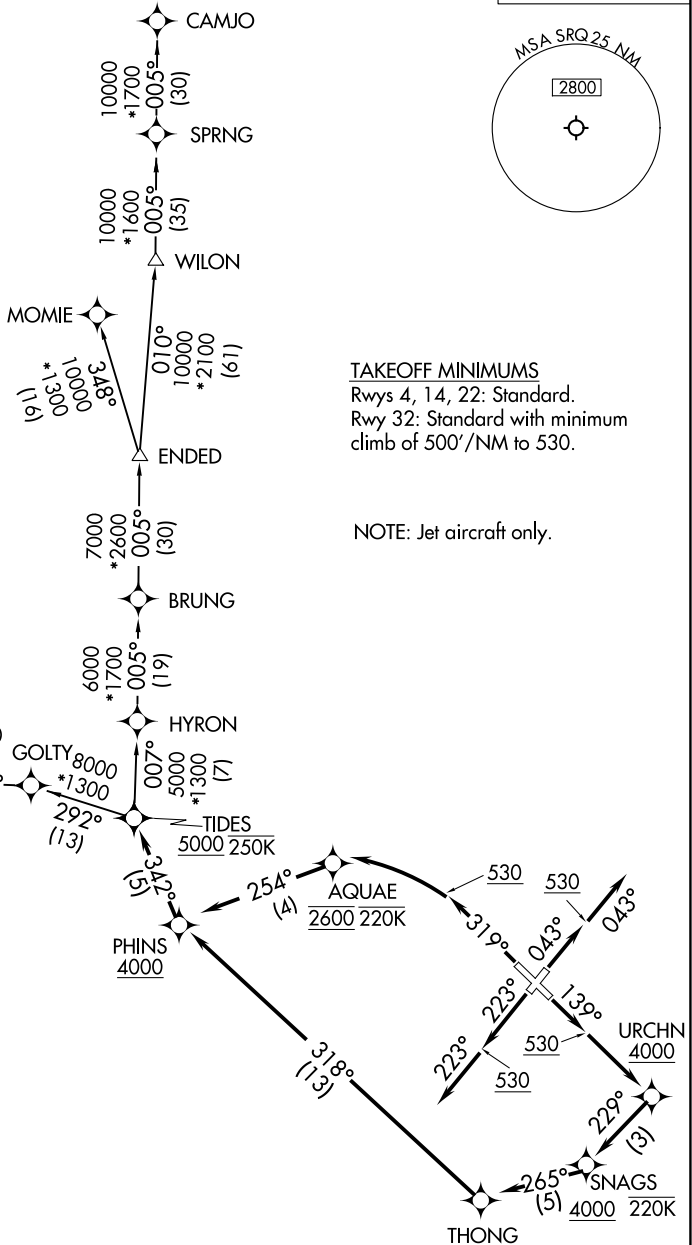

# TIDES ONE DEPARTURE (RNAV)

AL-640 (FAA)

SARASOTA/BRADENTON INTL(SRQ)

SARASOTA/BRADENTON, FLORIDA

TAMPA DEP CON  
 119.65 353.575  
 ATIS  
 124.375  
 CLNC DEL  
 118.25  
 GND CON  
 121.9 273.6  
 SARASOTA TOWER \*  
 120.1 (CTAF) 256.8

RNAV 1 - DME/DME/IRU or GPS. From PSTOL - GPS.

RADAR required for non-GPS equipped aircraft.

**TOP ALTITUDE:  
5000**

SE-3, 05 SEP 2024 to 03 OCT 2024

SE-3, 05 SEP 2024 to 03 OCT 2024

# TIDES ONE DEPARTURE (RNAV)

(TIDES1.TIDES) 16MAY24

SARASOTA/BRADENTON, FLORIDA  
SARASOTA/BRADENTON INTL (SRQ)