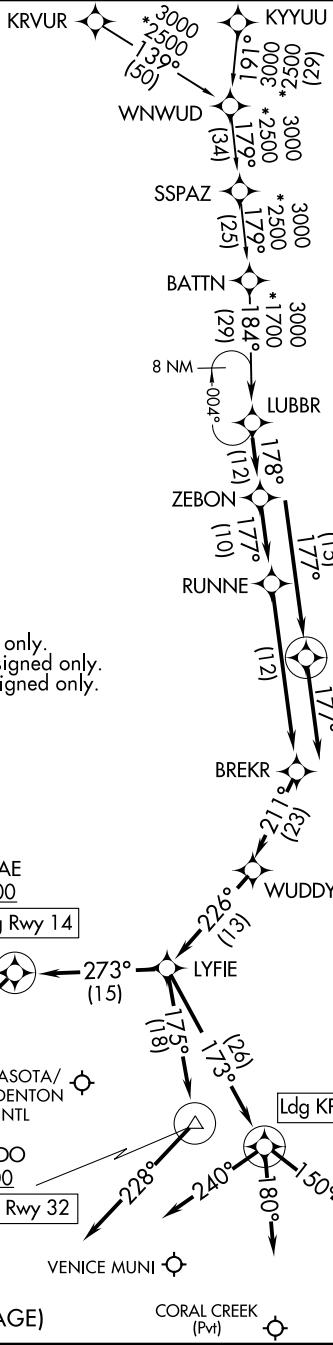

LUBBR THREE ARRIVAL (RNAV)

SARASOTA/BRADENTON, FLORIDA

RNAV 1 - DME/DME/IRU or GPS.
RADAR required.

TAMPA APP CON
135.5 279.6 (LAL/SRQ/VNC)
119.65 353.575 (PGD/FA54)
LAL ATIS
118.025
PGD ATIS *
135.675
SRQ ATIS
124.375

NOTE: Jet and turboprop aircraft only.
NOTE: KRVUR Transition ATC assigned only.
NOTE: SSPAZ Transition ATC assigned only.

(NARRATIVE ON FOLLOWING PAGE)

NOTE: Chart not to scale.

LUBBR THREE ARRIVAL (RNAV)

SARASOTA/BRADENTON, FLORIDA

SE-3, 31 OCT 2024 to 28 NOV 2024

SE-3, 31 OCT 2024 to 28 NOV 2024