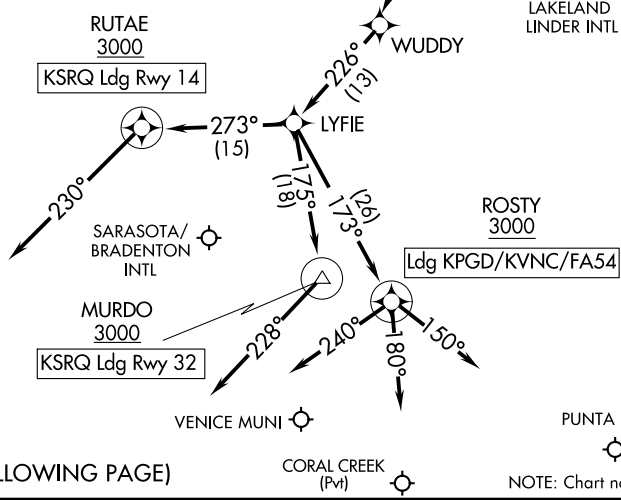

LUBBR THREE ARRIVAL (RNAV)

SARASOTA/BRADENTON, FLORIDA

RNAV 1 - DME/DME/IRU or GPS.
RADAR required.

TAMPA APP CON
135.5 279.6 (LAL/SRQ/VNC)
119.65 353.575 (PGD/FA54)
LAL ATIS
118.025
PGD ATIS *
135.675
SRQ ATIS
124.375

NOTE: Jet and turboprop aircraft only.
NOTE: KRVUR Transition ATC assigned only.
NOTE: SSPAZ Transition ATC assigned only.

(NARRATIVE ON FOLLOWING PAGE)

NOTE: Chart not to scale.

LUBBR THREE ARRIVAL (RNAV)

SARASOTA/BRADENTON, FLORIDA

SE-3, 31 OCT 2024 to 28 NOV 2024

SE-3, 31 OCT 2024 to 28 NOV 2024