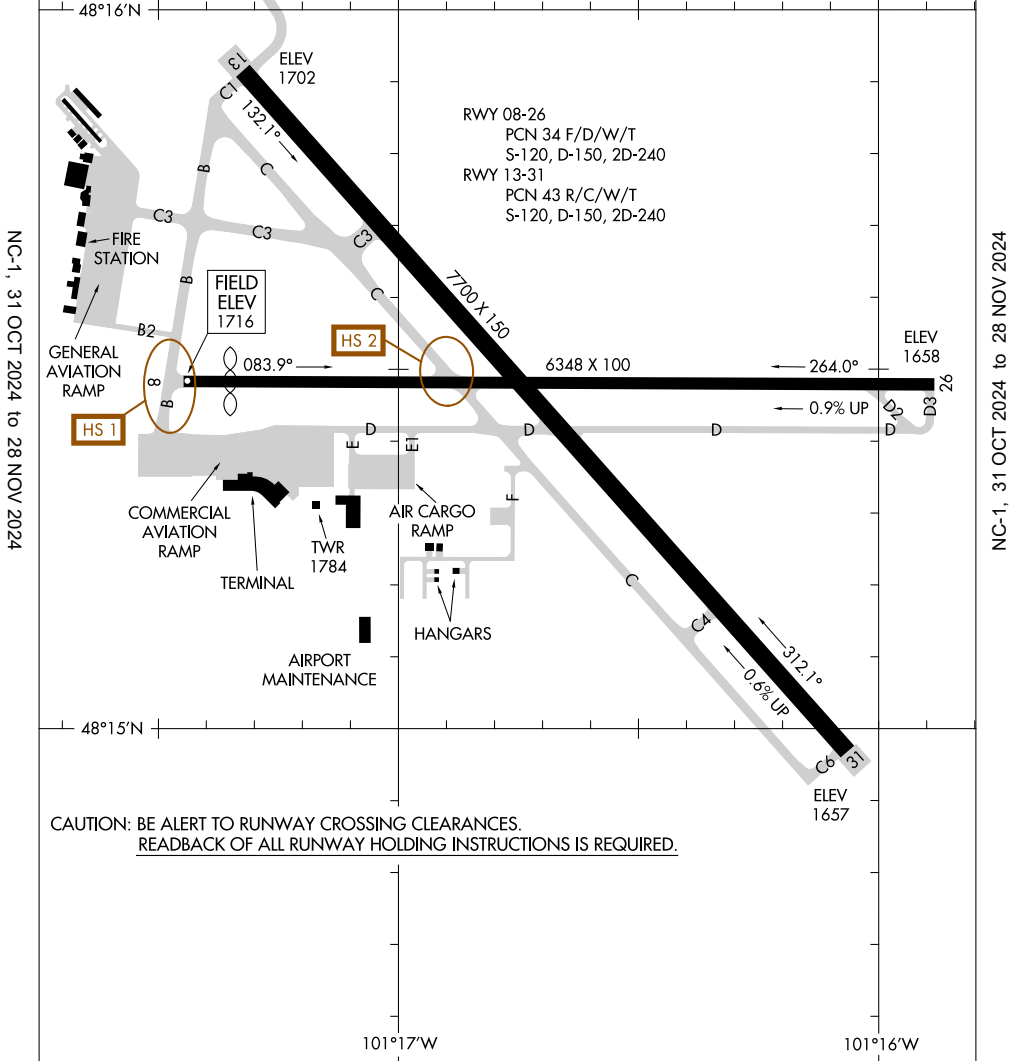

21168

AIRPORT DIAGRAM

AL-635 (FAA)

MINOT INTL (MOT)
MINOT, NORTH DAKOTA

ASOS
118.725
MAGIC CITY TOWER ★
118.2 251.125
GND CON
121.9

D

VAR 6.3° E
JANUARY 2020
ANNUAL RATE OF CHANGE
0.1° W

NC-1, 31 OCT 2024 to 28 NOV 2024

NC-1, 31 OCT 2024 to 28 NOV 2024

CAUTION: BE ALERT TO RUNWAY CROSSING CLEARANCES.
READEBACK OF ALL RUNWAY HOLDING INSTRUCTIONS IS REQUIRED.

AIRPORT DIAGRAM

21168

MINOT, NORTH DAKOTA
MINOT INTL (MOT)