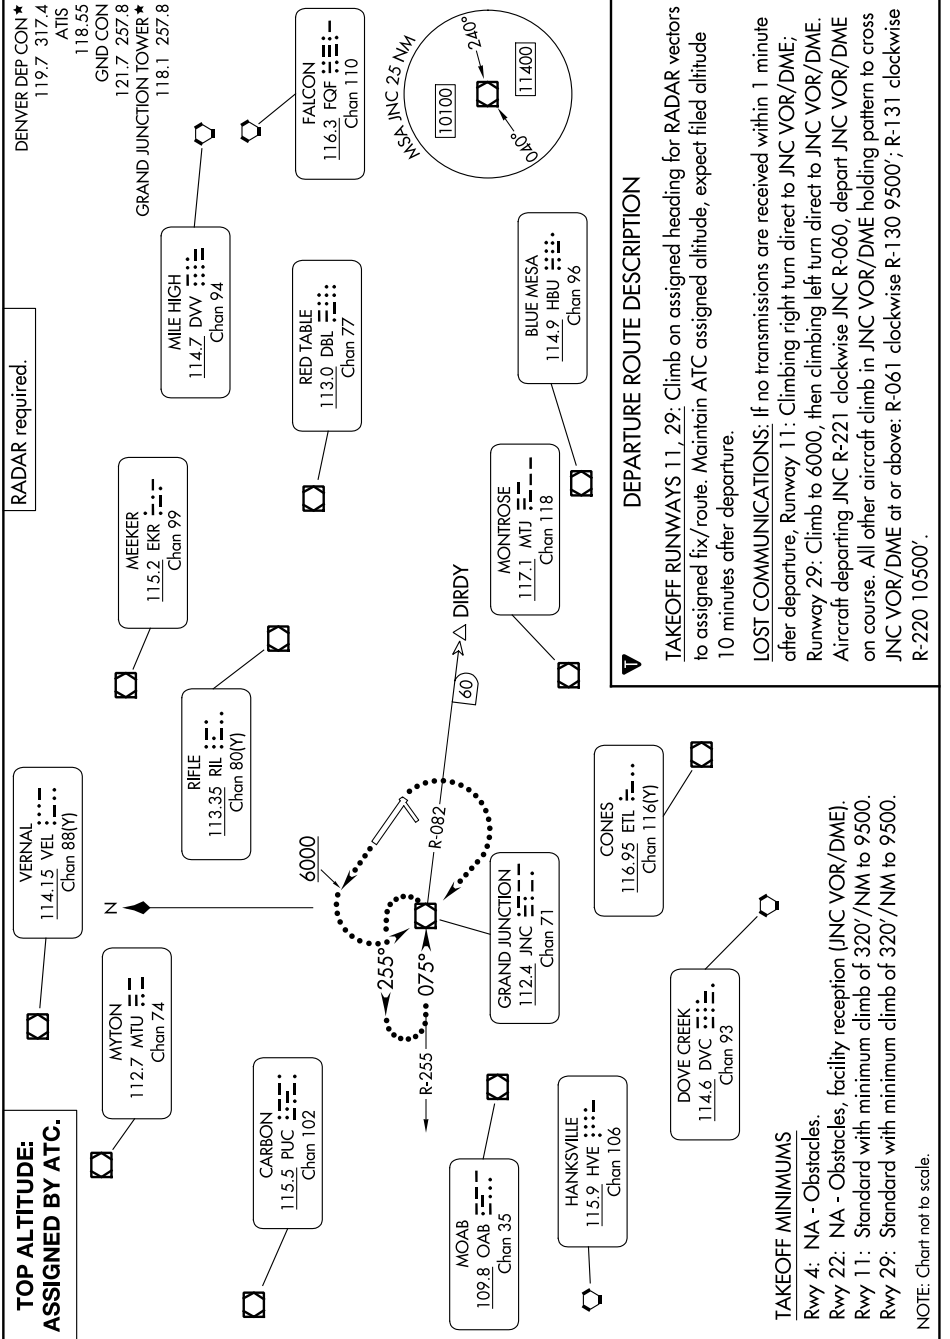

# GRAND MESA TWO DEPARTURE

AL-634 (FAA)

GRAND JUNCTION RGNL (GJT)

GRAND JUNCTION, COLORADO

SW-1, 31 OCT 2024 to 28 NOV 2024

# GRAND MESA TWO DEPARTURE

GRAND JUNCTION, COLORADO

GRAND JUNCTION RGNL (GJT)

SW-1, 31 OCT 2024 to 28 NOV 2024