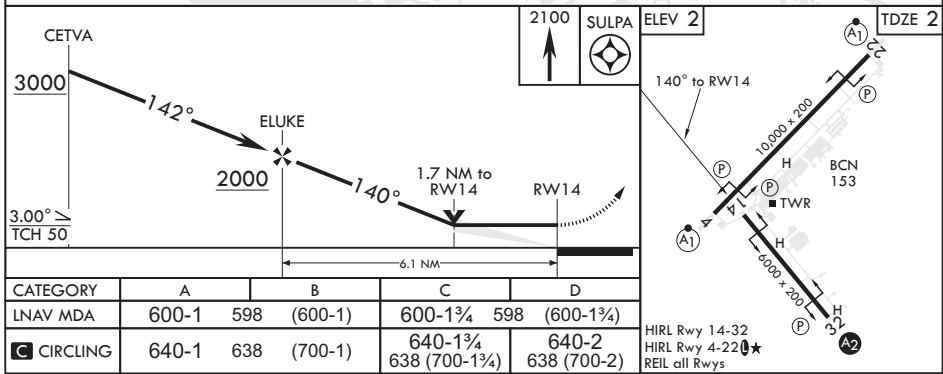

# RNAV (GPS) RWY 14

AL-630 (USN)

NEW ORLEANS NAS JRB (ALVIN CALLENDER FLD) (KNBG)

APCH CRS	Rwy Idg	6000
140°	TDZE	2
	Arprt Elev	2

		MISSED APPROACH: Climbing right turn to 2100 direct SULPA and hold.			
--	--	---	--	--	--

ATIS★	APP CON/DEP CON	NAVY NEW ORLEANS TOWER★	GND CON	CLNC DEL	ASR/PAR
279.55	123.85 256.9	123.8 0★ 340.2 (CTAF)	121.6 270.35	128.35 263.0	

NEW ORLEANS, LOUISIANA

29°50'N - 90°02'W NEW ORLEANS NAS JRB (ALVIN CALLENDER FLD) (KNBG)

# RNAV (GPS) RWY 14

SC-4, 18 MAY 2023 to 15 JUN 2023

SC-4, 18 MAY 2023 to 15 JUN 2023