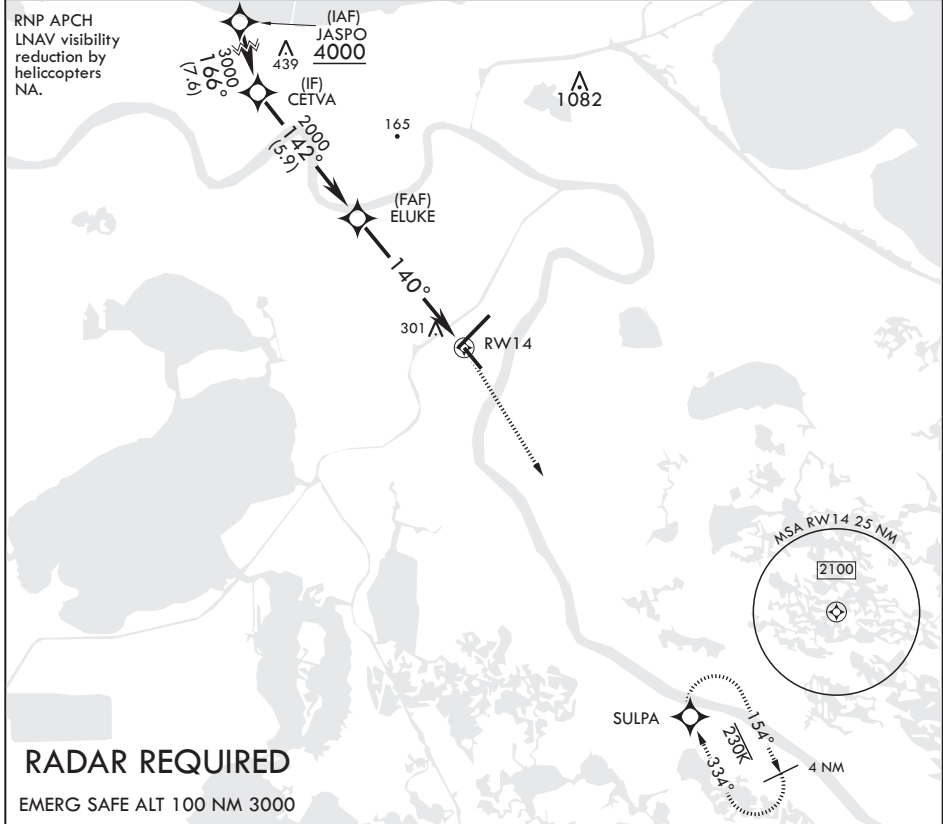

# RNAV (GPS) RWY 14

AL-630 (USN)

NEW ORLEANS NAS JRB (ALVIN CALLENDER FLD) (KNBG)

APCH CRS	Rwy Idg	6000
140°	TDZE	2
	Arprt Elev	2

		MISSED APPROACH: Climbing right turn to 2100 direct SULPA and hold.			
--	--	---	--	--	--

ATIS★	APP CON/DEP CON	NAVY NEW ORLEANS TOWER★	GND CON	CLNC DEL	ASR/PAR
279.55	123.85 256.9	123.8 0★ 340.2 (CTAF)	121.6 270.35	128.35 263.0	

NEW ORLEANS, LOUISIANA

29°50'N - 90°02'W NEW ORLEANS NAS JRB (ALVIN CALLENDER FLD) (KNBG)

# RNAV (GPS) RWY 14

SC-4, 18 MAY 2023 to 15 JUN 2023

SC-4, 18 MAY 2023 to 15 JUN 2023