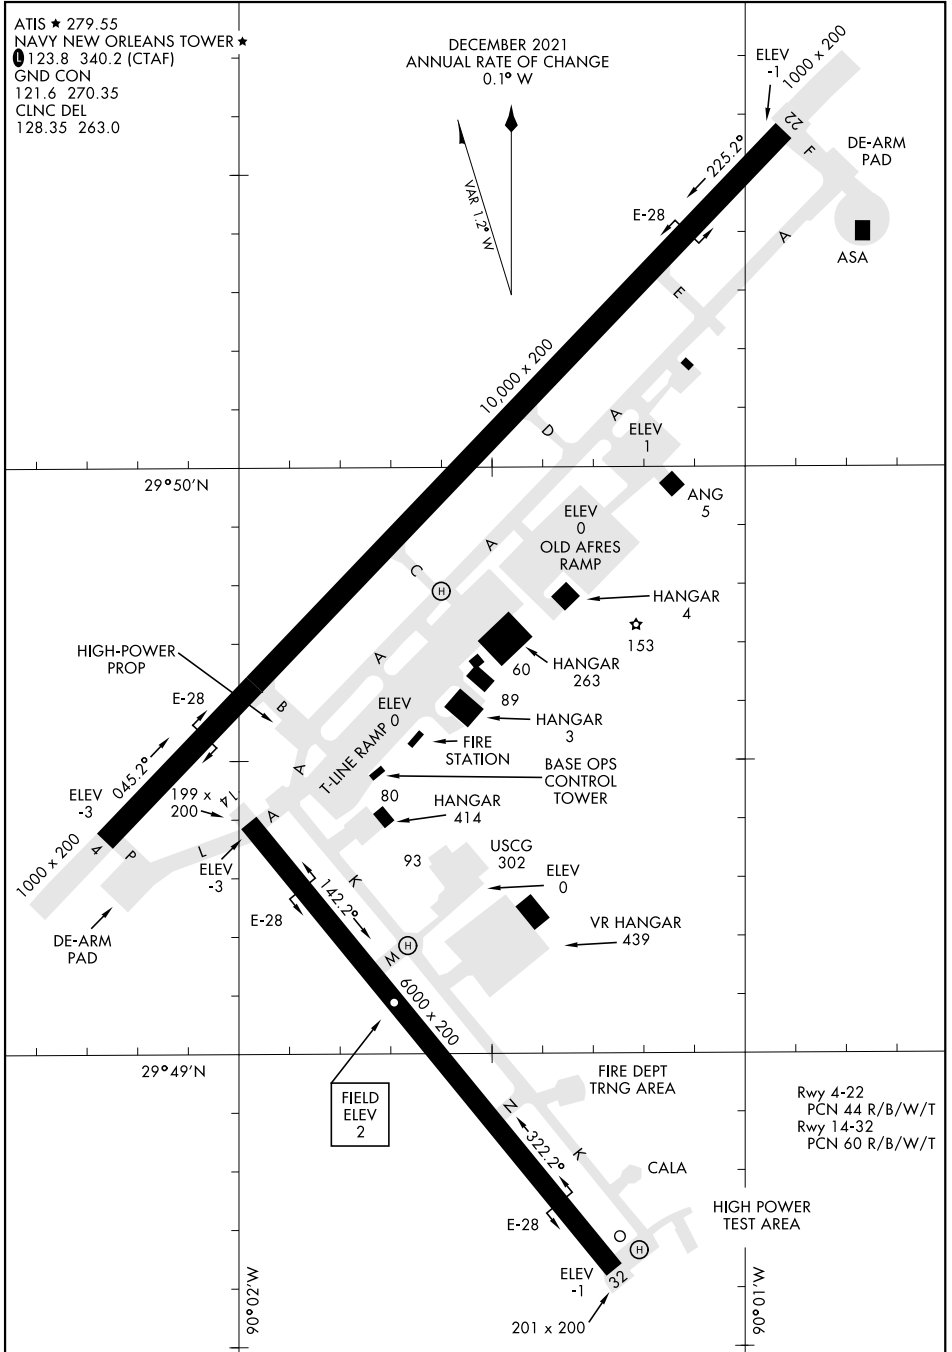

AIRPORT DIAGRAM

NEW ORLEANS NAS JRB
(ALVIN CALLENDER FLD) (KNBG)
NEW ORLEANS, LOUISIANA

AL-630 [USN]

ATIS ★ 279.55
NAVY NEW ORLEANS TOWER ★
① 123.8 340.2 (CTAF)
GND CON
121.6 270.35
CLNC DEL
128.35 263.0

DECEMBER 2021
ANNUAL RATE OF CHANGE
0.1° W

SC-4, 18 MAY 2023 to 15 JUN 2023

SC-4, 18 MAY 2023 to 15 JUN 2023

AIRPORT DIAGRAM

NEW ORLEANS, LOUISIANA
NEW ORLEANS NAS JRB
(ALVIN CALLENDER FLD) (KNBG)

Rwy 4-22
PCN 44 R/B/W/T
Rwy 14-32
PCN 60 R/B/W/T