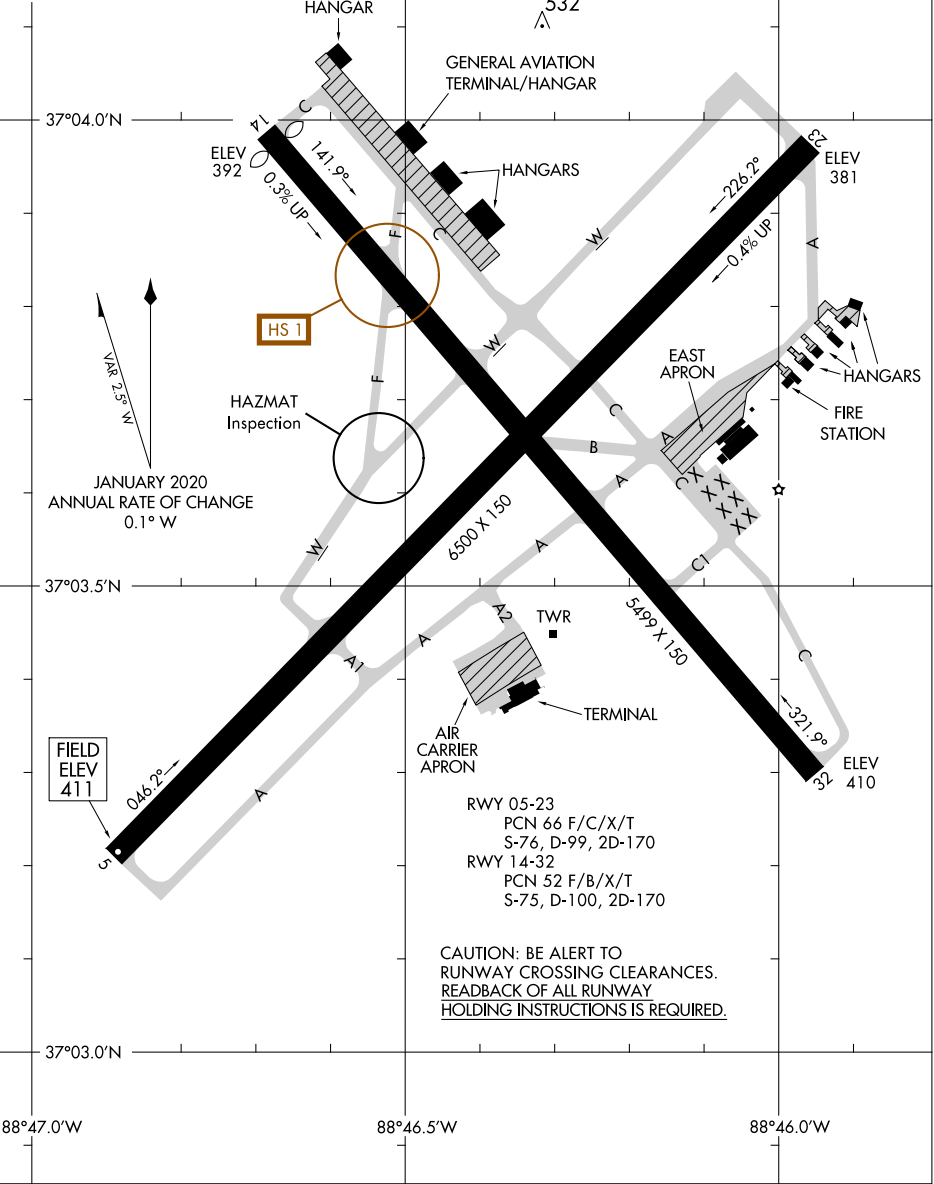

AIRPORT DIAGRAM

AL-628 (FAA)

BARKLEY RGNL (PAH)
PADUCAH, KENTUCKY

ASOS
118.375
PADUCAH TOWER ★
119.6 306.9
GND CON
121.7 306.9

D

SE-1, 11 JUL 2024 to 08 AUG 2024

SE-1, 11 JUL 2024 to 08 AUG 2024

AIRPORT DIAGRAM

PADUCAH, KENTUCKY
BARKLEY RGNL (PAH)