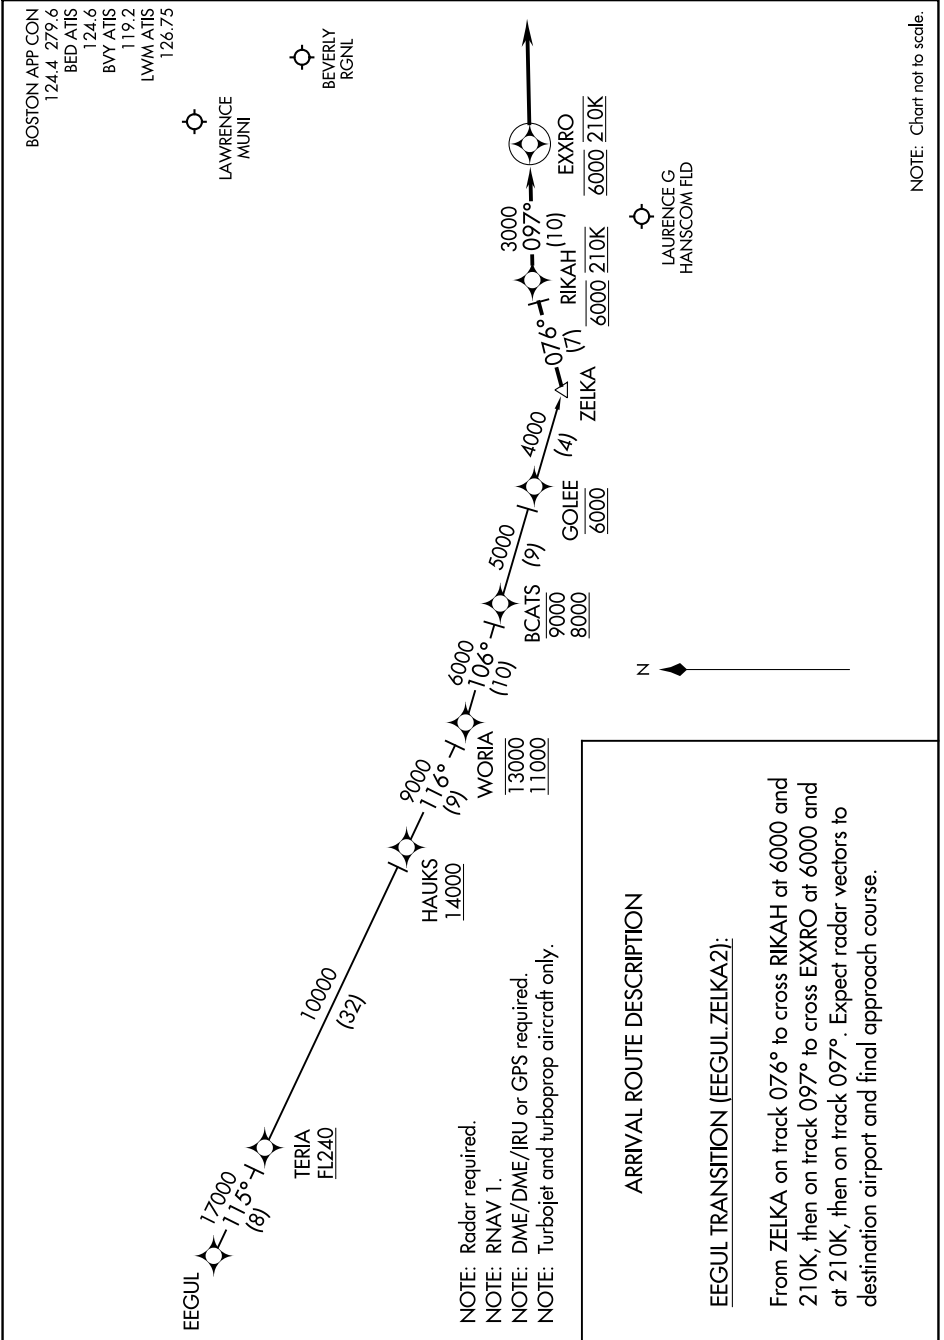

# ZELKA TWO ARRIVAL (RNAV)

BEDFORD, MASSACHUSETTS

NE-1, 30 DEC 2021 to 27 JAN 2022

NOTE: Chart not to scale.

NE-1, 30 DEC 2021 to 27 JAN 2022

# ZELKA TWO ARRIVAL (RNAV)

BEDFORD, MASSACHUSETTS