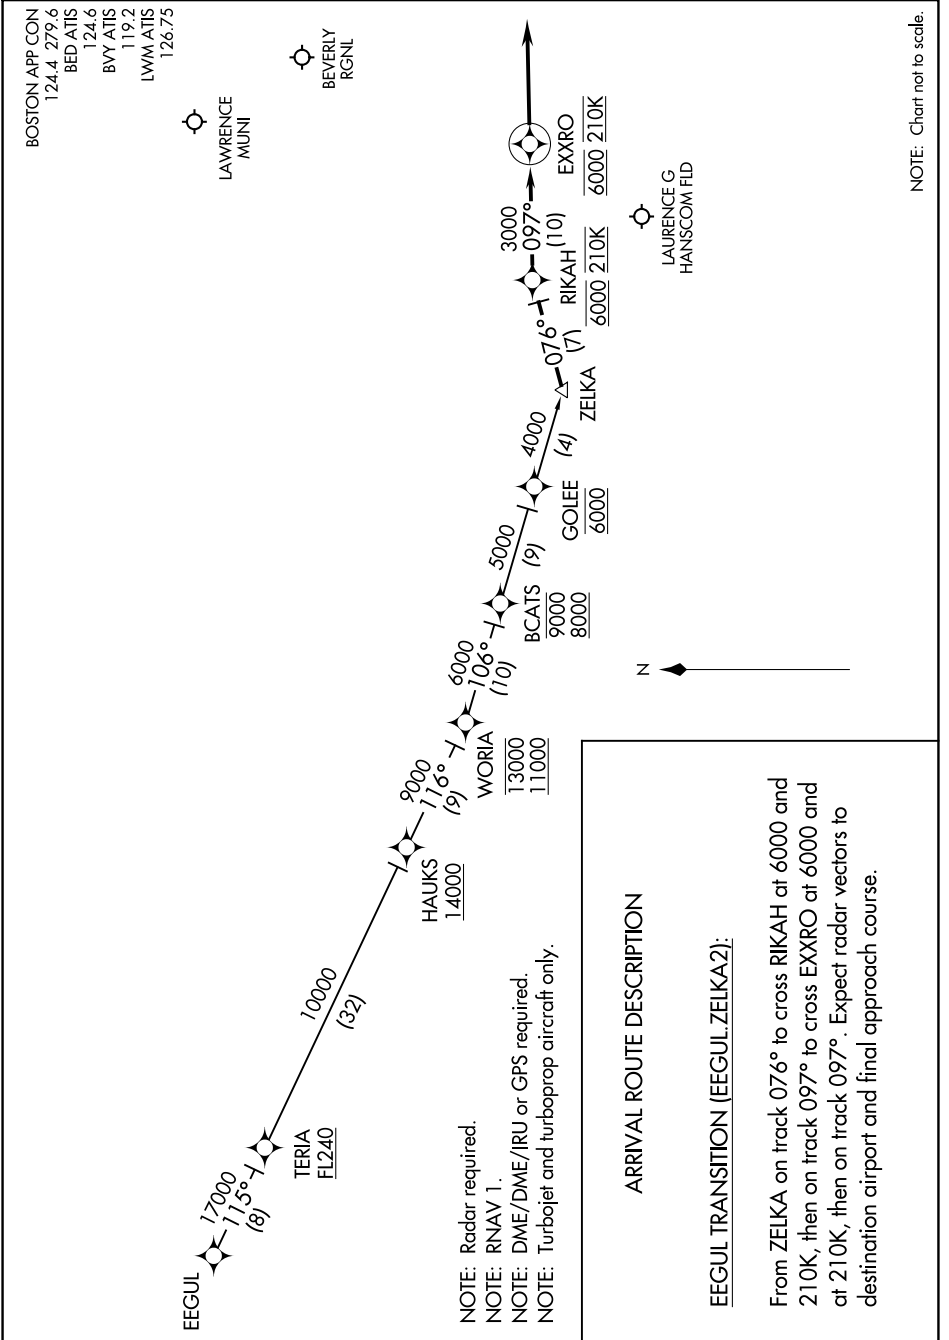

# ZELKA TWO ARRIVAL (RNAV)

BEDFORD, MASSACHUSETTS

NOTE: Chart not to scale.

NE-1, 03 OCT 2024 to 31 OCT 2024

NE-1, 03 OCT 2024 to 31 OCT 2024

# ZELKA TWO ARRIVAL (RNAV)

BEDFORD, MASSACHUSETTS