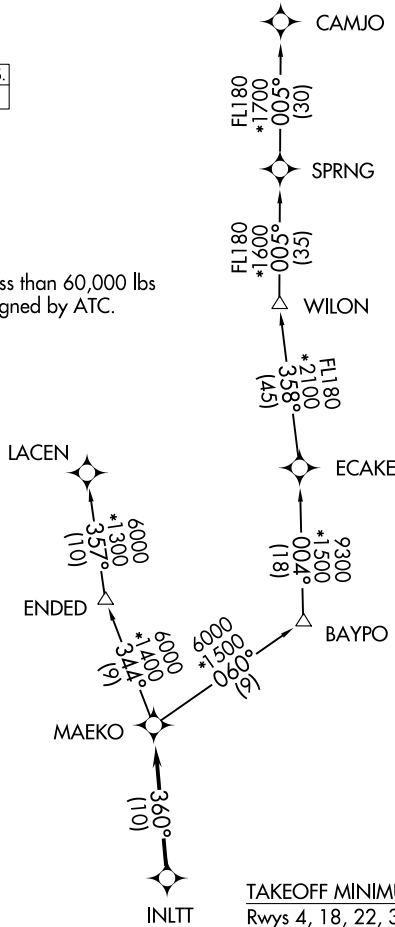

MAEKO ONE DEPARTURE (RNAV)

**TOP ALTITUDE:
1600**

RNAV 1 - DME/DME/IRU or GPS.
RADAR required.

ATIS 134.5
CLNC DEL 120.6 350.2
GND CON 121.9 348.6
ST. PETERSBURG-CLEARWATER TOWER* 118.3 (CTAF) 257.8
TAMPA DEP CON 125.3 316.05

NOTE: For jets less than 60,000 lbs
or as assigned by ATC.

TAKEOFF MINIMUMS
Rwys 4, 18, 22, 36: Standard with minimum climb
of 500' per NM to 520.

(NARRATIVE ON FOLLOWING PAGE)

NOTE: Chart not to scale.

SE-3, 18 APR 2024 to 16 MAY 2024

SE-3, 18 APR 2024 to 16 MAY 2024