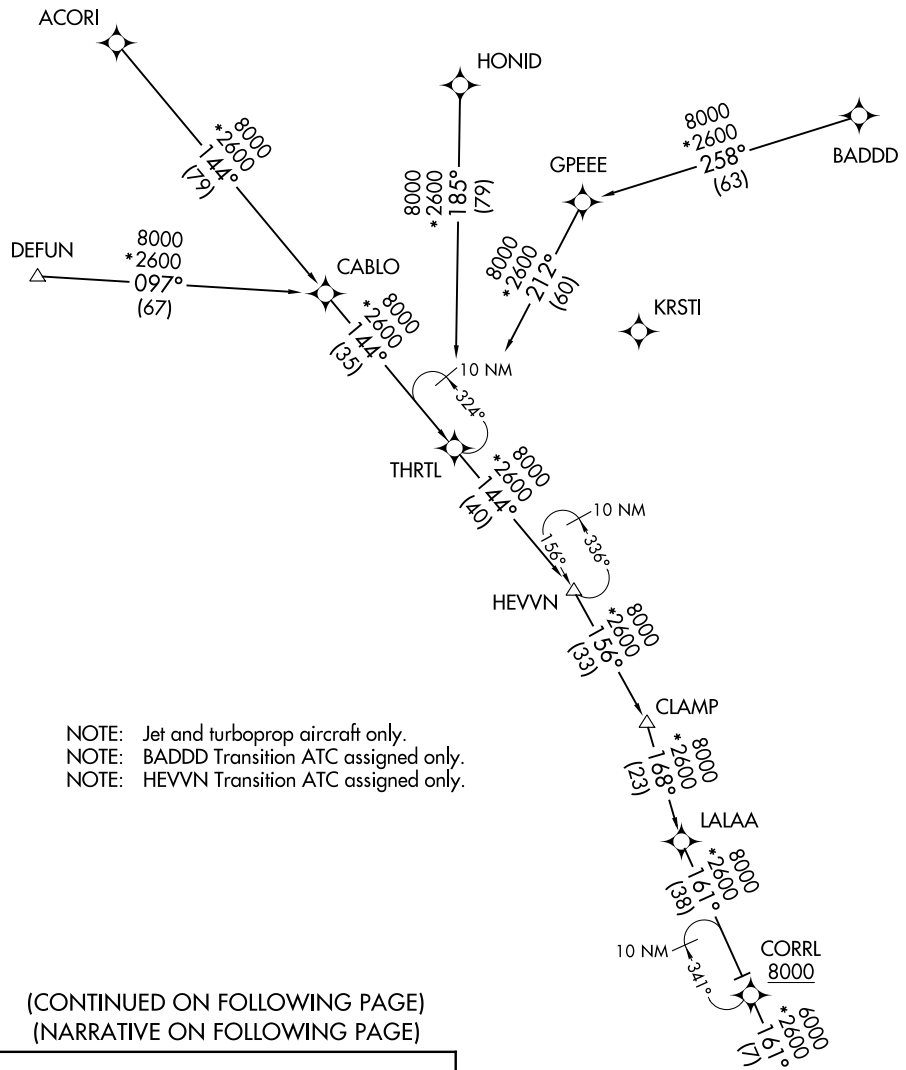

BANGZ ONE ARRIVAL (RNAV)

ST PETERSBURG-CLEARWATER, FLORIDA

RNAV 1 - DME/DME/IRU or GPS.

RADAR required.

TAMPA APP CON
118.8 239.3
PIE ATIS
134.5
SRQ ATIS
124.375

- NOTE: Jet and turboprop aircraft only.
- NOTE: BADDD Transition ATC assigned only.
- NOTE: HEVVN Transition ATC assigned only.

(CONTINUED ON FOLLOWING PAGE)
(NARRATIVE ON FOLLOWING PAGE)

- ACORI TRANSITION (ACORI.BANGZ1)
- BADDD TRANSITION (BADDD.BANGZ1)
- DEFUN TRANSITION (DEFUN.BANGZ1)
- HEVVN TRANSITION (HEVVN.BANGZ1)
- HONID TRANSITION (HONID.BANGZ1)

NOTE: Chart not to scale.

SE-3, 31 OCT 2024 to 28 NOV 2024

SE-3, 31 OCT 2024 to 28 NOV 2024