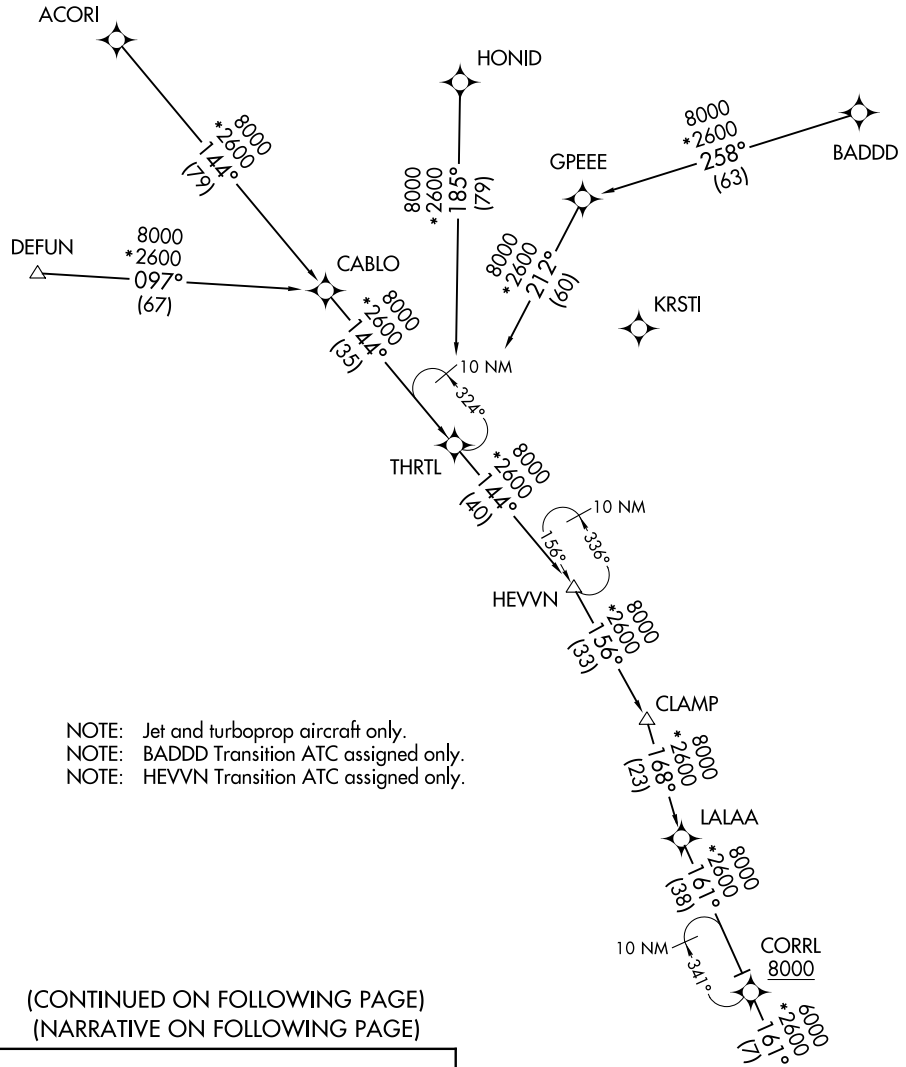

BANGZ ONE ARRIVAL (RNAV)

ST PETERSBURG-CLEARWATER, FLORIDA

RNAV 1 - DME/DME/IRU or GPS.

RADAR required.

TAMPA APP CON
118.8 239.3
PIE ATIS
134.5
SRQ ATIS
124.375

- NOTE: Jet and turboprop aircraft only.
- NOTE: BADDD Transition ATC assigned only.
- NOTE: HEVVN Transition ATC assigned only.

(CONTINUED ON FOLLOWING PAGE)
(NARRATIVE ON FOLLOWING PAGE)

- ACORI TRANSITION (ACORI.BANGZ1)
- BADDD TRANSITION (BADDD.BANGZ1)
- DEFUN TRANSITION (DEFUN.BANGZ1)
- HEVVN TRANSITION (HEVVN.BANGZ1)
- HONID TRANSITION (HONID.BANGZ1)

NOTE: Chart not to scale.

See following page for arrival routes.

SE-3, 18 APR 2024 to 16 MAY 2024

SE-3, 18 APR 2024 to 16 MAY 2024

BANGZ ONE ARRIVAL (RNAV)