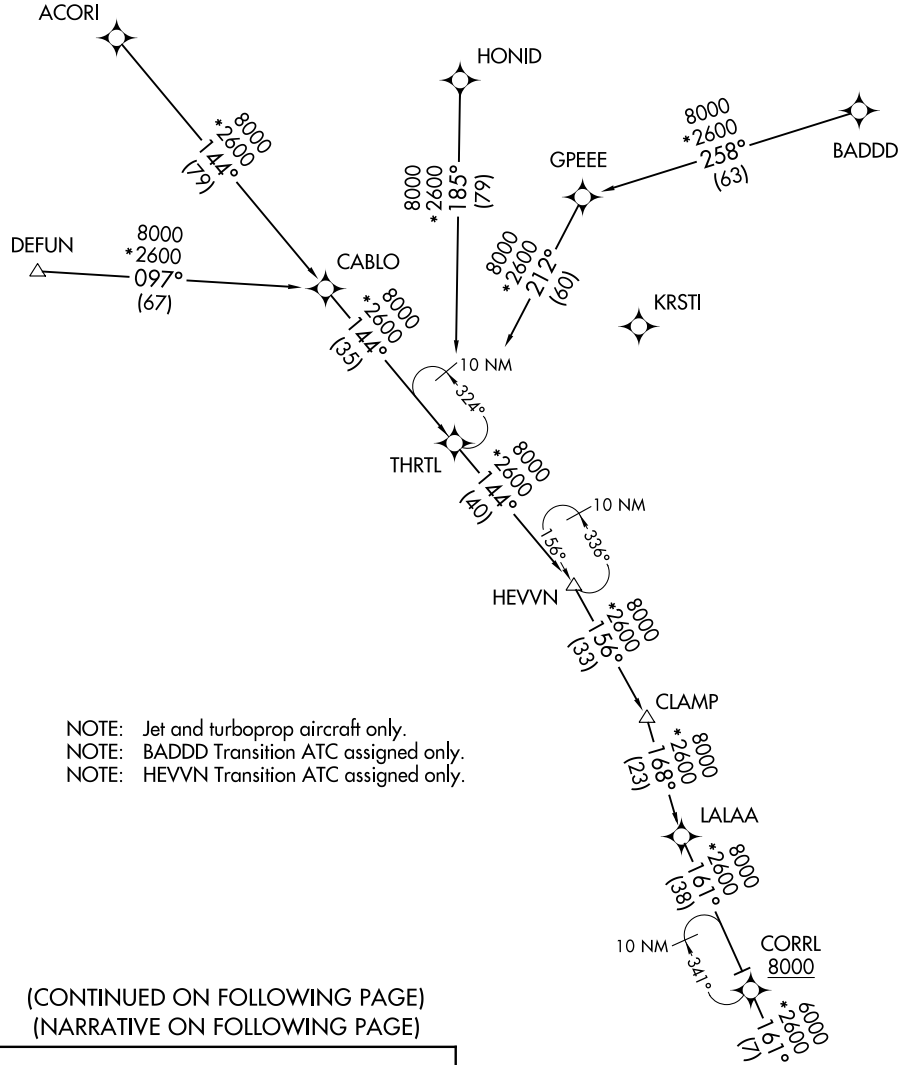

BANGZ ONE ARRIVAL (RNAV)

ST PETERSBURG-CLEARWATER, FLORIDA

RNAV 1 - DME/DME/IRU or GPS.

RADAR required.

TAMPA APP CON
118.8 239.3
PIE ATIS
134.5
SRQ ATIS
124.375

- NOTE: Jet and turboprop aircraft only.
- NOTE: BADD Transition ATC assigned only.
- NOTE: HEVVN Transition ATC assigned only.

(CONTINUED ON FOLLOWING PAGE)
(NARRATIVE ON FOLLOWING PAGE)

- ACORI TRANSITION (ACORI.BANGZ1)
- BADD TRANSITION (BADD.BANGZ1)
- DEFUN TRANSITION (DEFUN.BANGZ1)
- HEVVN TRANSITION (HEVVN.BANGZ1)
- HONID TRANSITION (HONID.BANGZ1)

NOTE: Chart not to scale.

SE-3, 11 JUL 2024 to 08 AUG 2024

SE-3, 11 JUL 2024 to 08 AUG 2024

BANGZ ONE ARRIVAL (RNAV)

ST PETERSBURG-CLEARWATER, FLORIDA