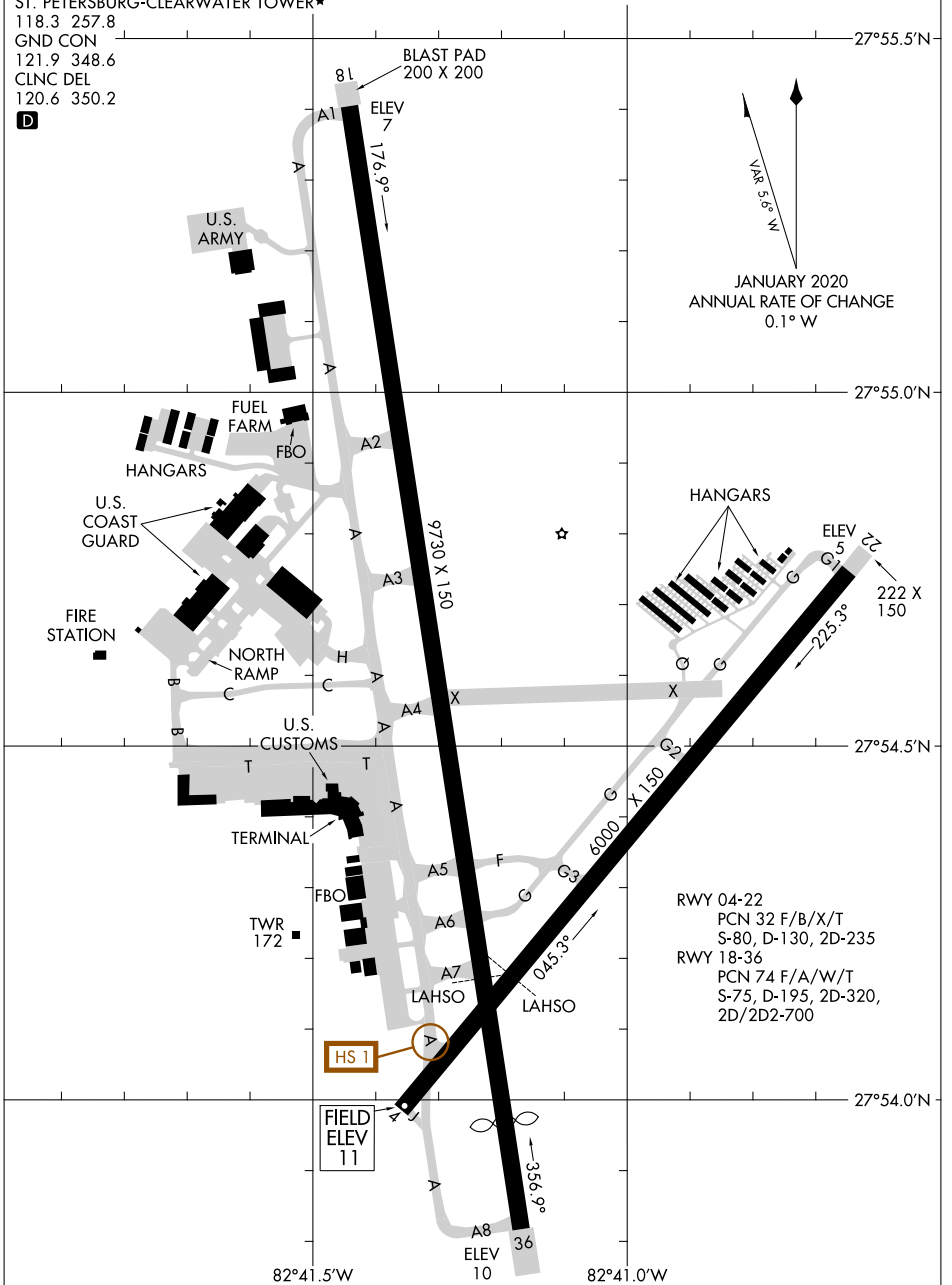

# AIRPORT DIAGRAM

AL-625 (FAA)

## ST PETE-CLEARWATER INTL (PIE)

ST. PETERSBURG-CLEARWATER, FLORIDA

ATIS  
 134.5  
 ST. PETERSBURG-CLEARWATER TOWER\*  
 118.3 257.8  
 GND CON  
 121.9 348.6  
 CLNC DEL  
 120.6 350.2

CAUTION: BE ALERT TO RUNWAY CROSSING CLEARANCES.  
 READBACK OF ALL RUNWAY HOLDING INSTRUCTIONS IS REQUIRED.

SE-3, 18 APR 2024 to 16 MAY 2024

SE-3, 18 APR 2024 to 16 MAY 2024

# AIRPORT DIAGRAM

24081