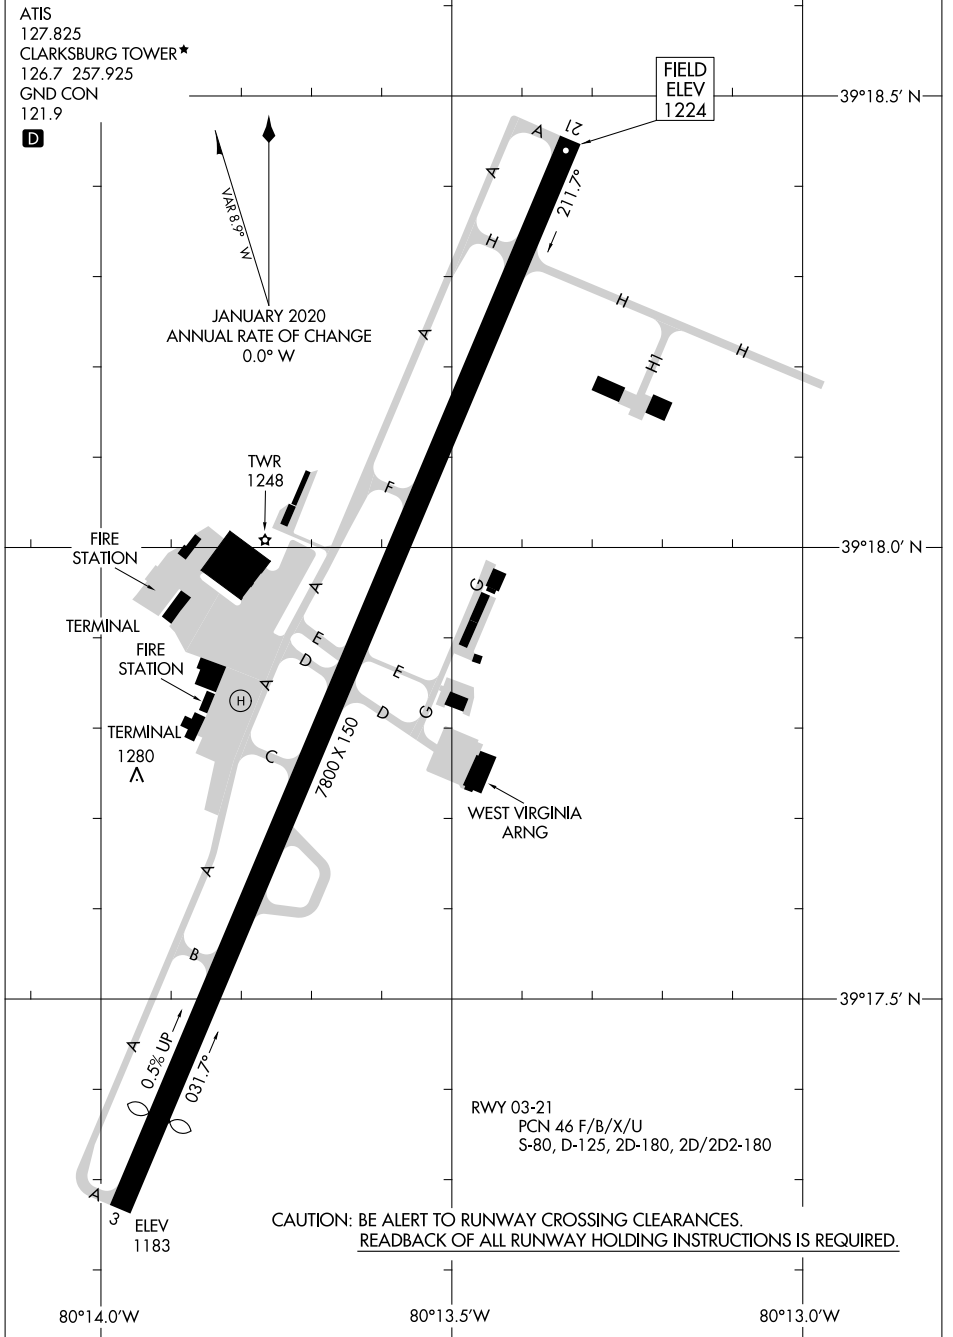

24193

AIRPORT DIAGRAM

NORTH CENTRAL WEST VIRGINIA (CKB)
CLARKSBURG, WEST VIRGINIA

AL-616 (FAA)

AIRPORT DIAGRAM
24193

CLARKSBURG, WEST VIRGINIA
NORTH CENTRAL WEST VIRGINIA (CKB)