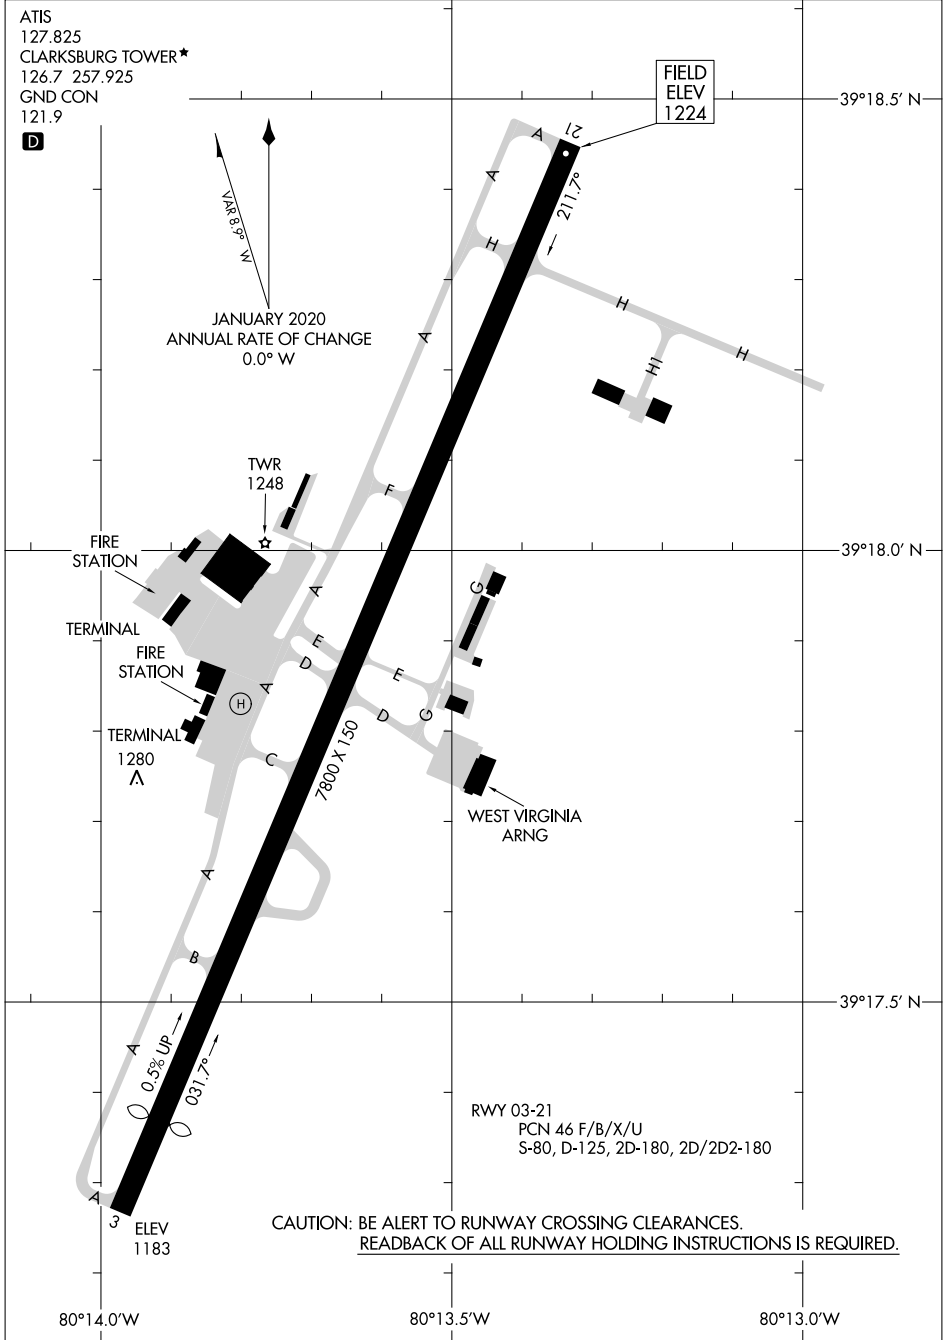

# AIRPORT DIAGRAM

AL-616 (FAA)

NORTH CENTRAL WEST VIRGINIA (CKB)  
CLARKSBURG, WEST VIRGINIA

# AIRPORT DIAGRAM

24193

CLARKSBURG, WEST VIRGINIA  
NORTH CENTRAL WEST VIRGINIA (CKB)