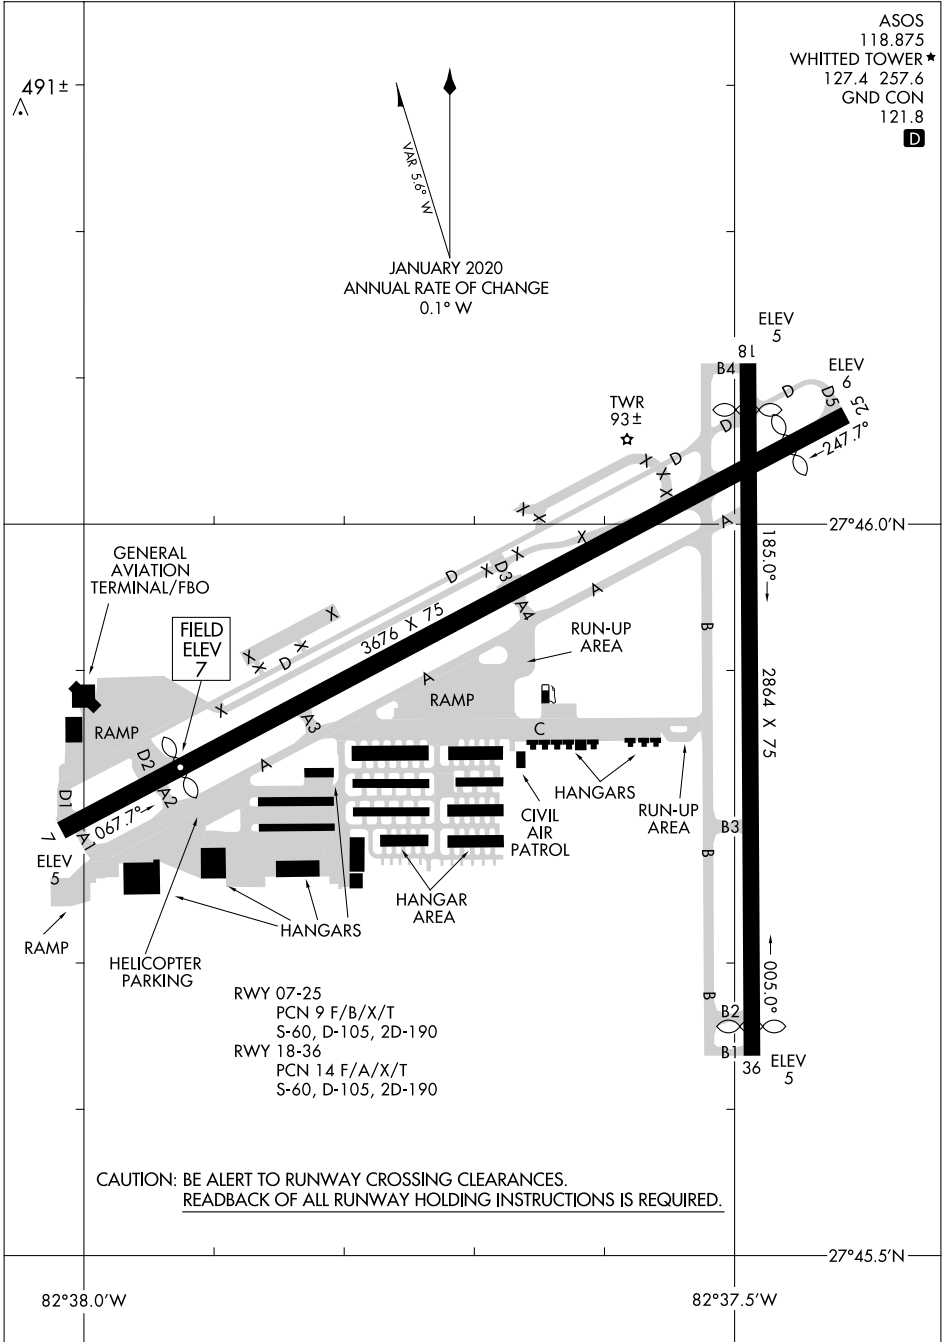

AIRPORT DIAGRAM

AL-613 (FAA)

ALBERT WHITTED (SPG)
ST PETERSBURG, FLORIDA

ASOS 118.875
 WHITTED TOWER* 127.4 257.6
 GND CON 121.8
D

491±
△

 JANUARY 2020
 ANNUAL RATE OF CHANGE
 0.1° W

SE-3, 08 AUG 2024 to 05 SEP 2024

SE-3, 08 AUG 2024 to 05 SEP 2024

CAUTION: BE ALERT TO RUNWAY CROSSING CLEARANCES.
READBACK OF ALL RUNWAY HOLDING INSTRUCTIONS IS REQUIRED.

AIRPORT DIAGRAM

ST PETERSBURG, FLORIDA
ALBERT WHITTED (SPG)