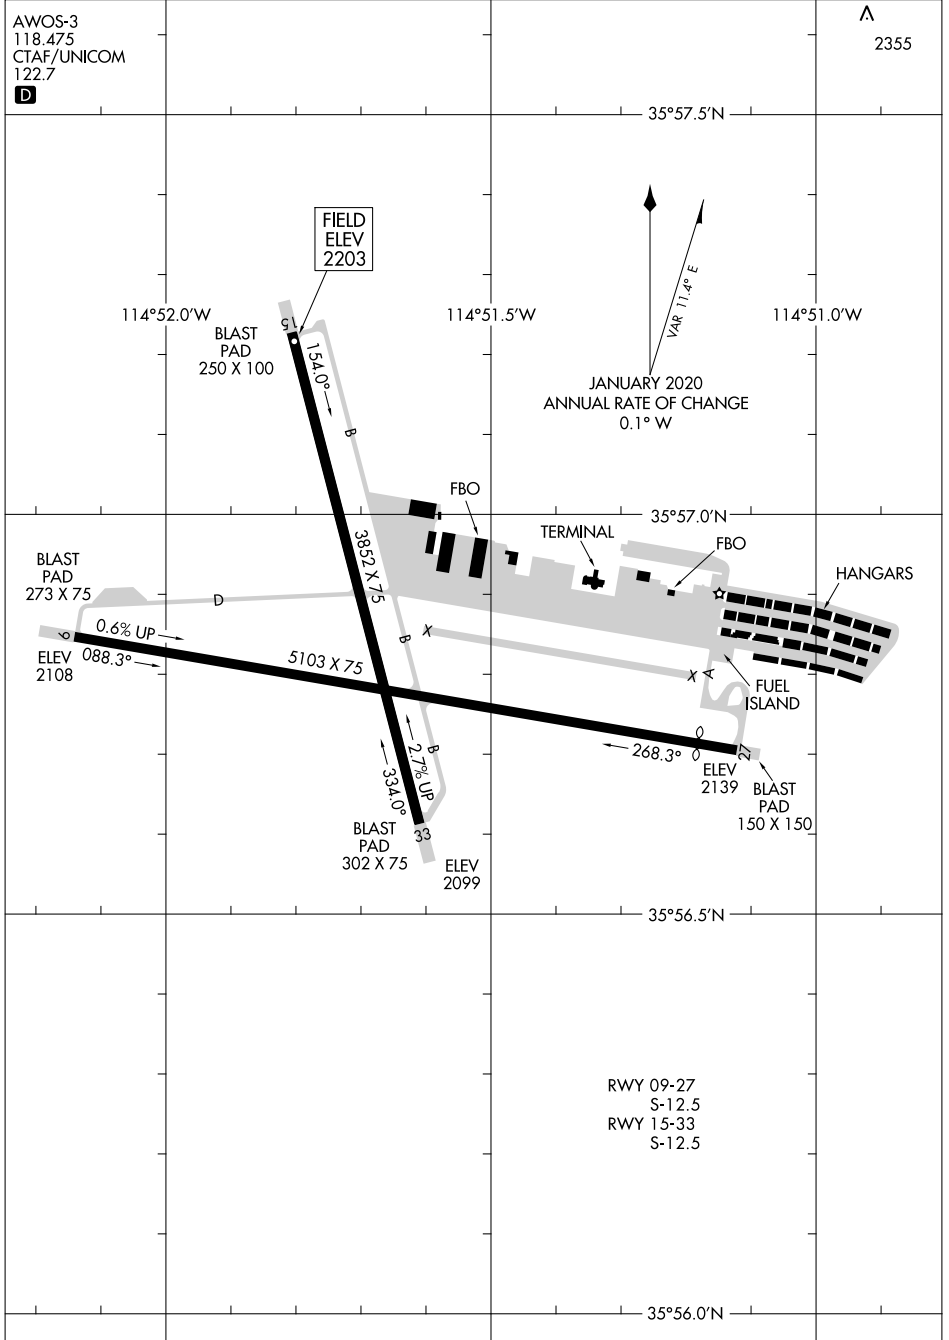

20086

# AIRPORT DIAGRAM

AL-612 (FAA)

BOULDER CITY MUNI (BVU)  
BOULDER CITY, NEVADA

AWOS-3  
118.475  
CTAF/UNICOM  
122.7

A  
2355

SW-4, 03 OCT 2024 to 31 OCT 2024

SW-4, 03 OCT 2024 to 31 OCT 2024

20086  
**AIRPORT DIAGRAM**