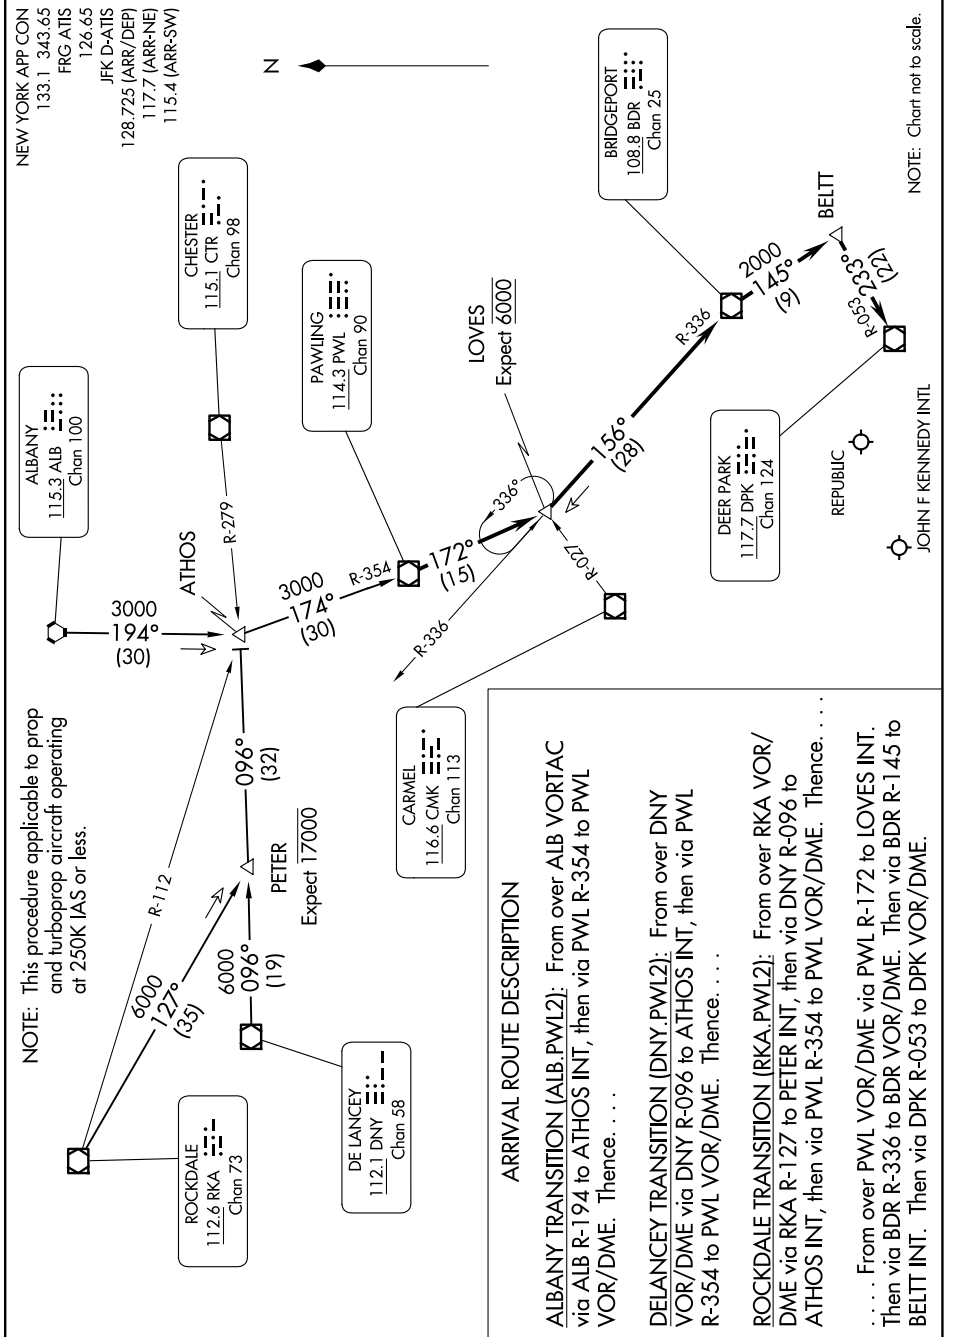

PAWLING TWO ARRIVAL

NE-2, 23 JAN 2025 to 20 FEB 2025

PAWLING TWO ARRIVAL

NE-2, 23 JAN 2025 to 20 FEB 2025