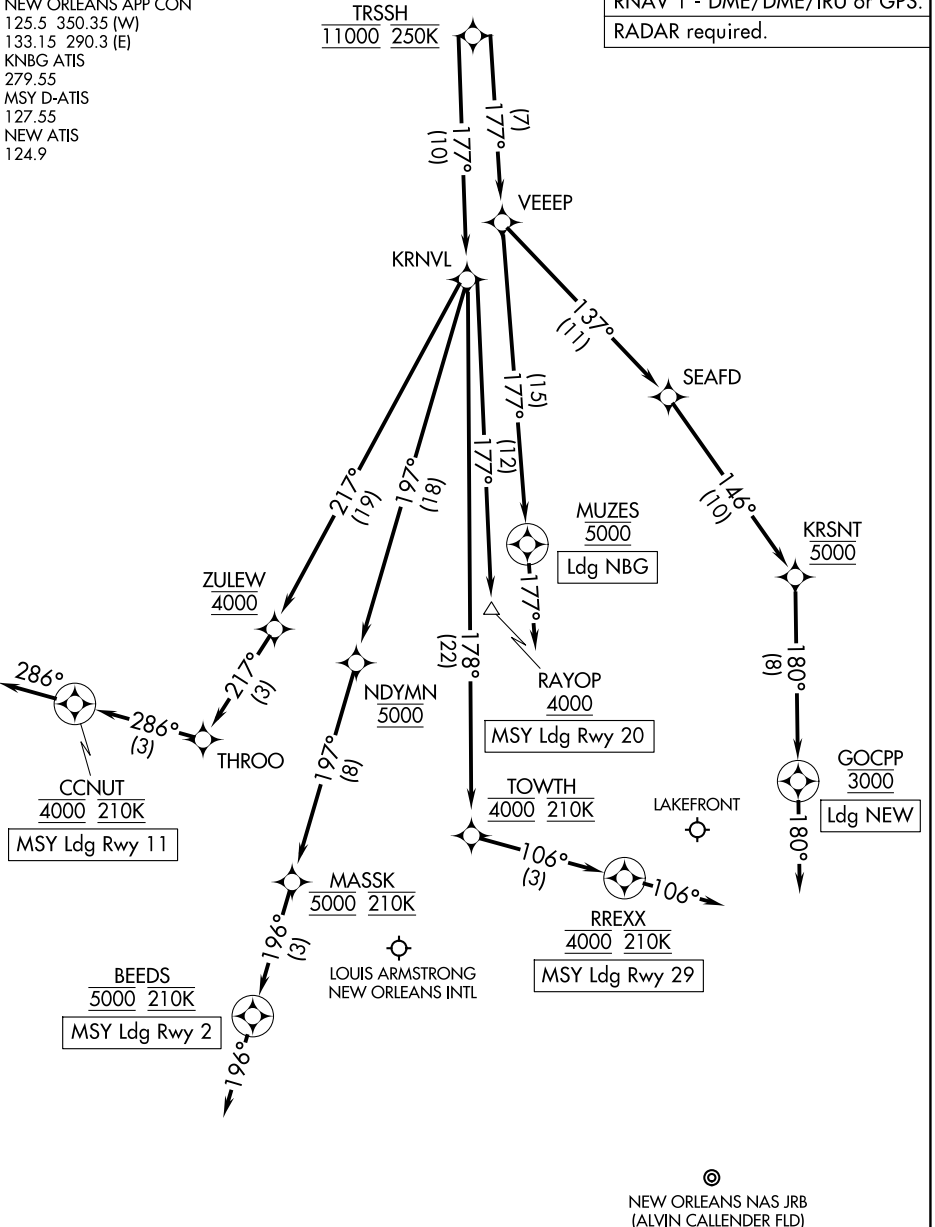

TRSSH TWO ARRIVAL (RNAV) Arrival Routes

NEW ORLEANS, LOUISIANA

NEW ORLEANS APP CON
 125.5 350.35 (W)
 133.15 290.3 (E)
 KNBG ATIS
 279.55
 MSY D-ATIS
 127.55
 NEW ATIS
 124.9

RNAV 1 - DME/DME/IRU or GPS.
 RADAR required.

SC-4, 14 MAY 2026 to 11 JUN 2026

SC-4, 14 MAY 2026 to 11 JUN 2026

NOTE: LBY Transition: For aircraft landing NEW only.

NOTE: Chart not to scale.

(CONTINUED ON FOLLOWING PAGE)

TRSSH TWO ARRIVAL (RNAV) Arrival Routes

NEW ORLEANS, LOUISIANA