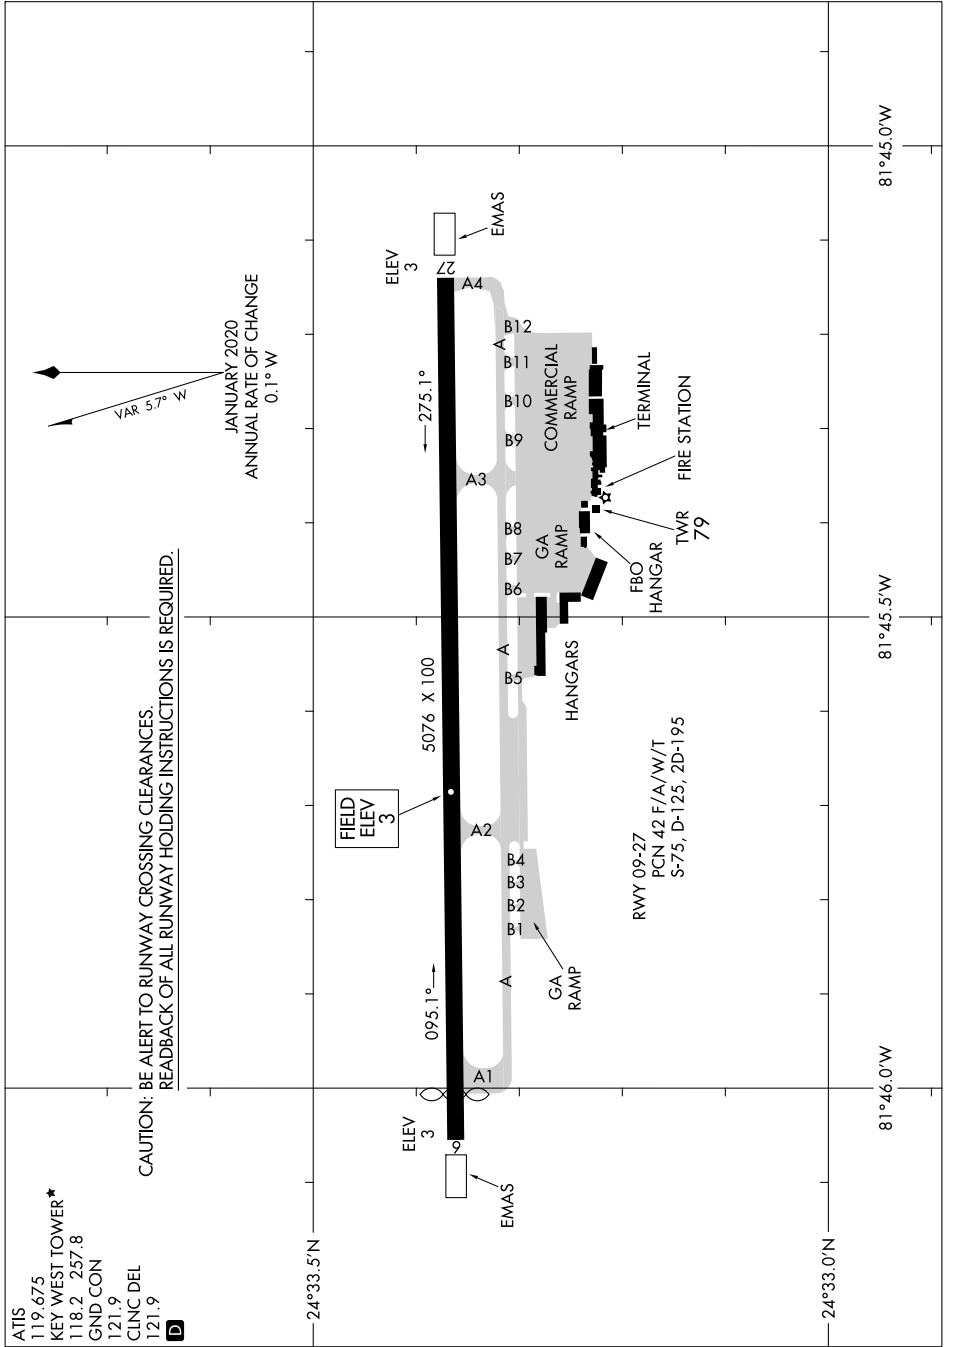

# AIRPORT DIAGRAM

AL-606 (FAA)

KEY WEST INTL (EYW)  
KEY WEST, FLORIDA

SE-3, 31 OCT 2024 to 28 NOV 2024

JANUARY 2020  
ANNUAL RATE OF CHANGE  
0.1° W

CAUTION: BE ALERT TO RUNWAY CROSSING CLEARANCES.  
READBACK OF ALL RUNWAY HOLDING INSTRUCTIONS IS REQUIRED.

ATIS 119.675  
KEY WEST TOWER\* 118.2 257.8  
GND CON 121.9  
CLNC DEL 121.9  
**D**

SE-3, 31 OCT 2024 to 28 NOV 2024