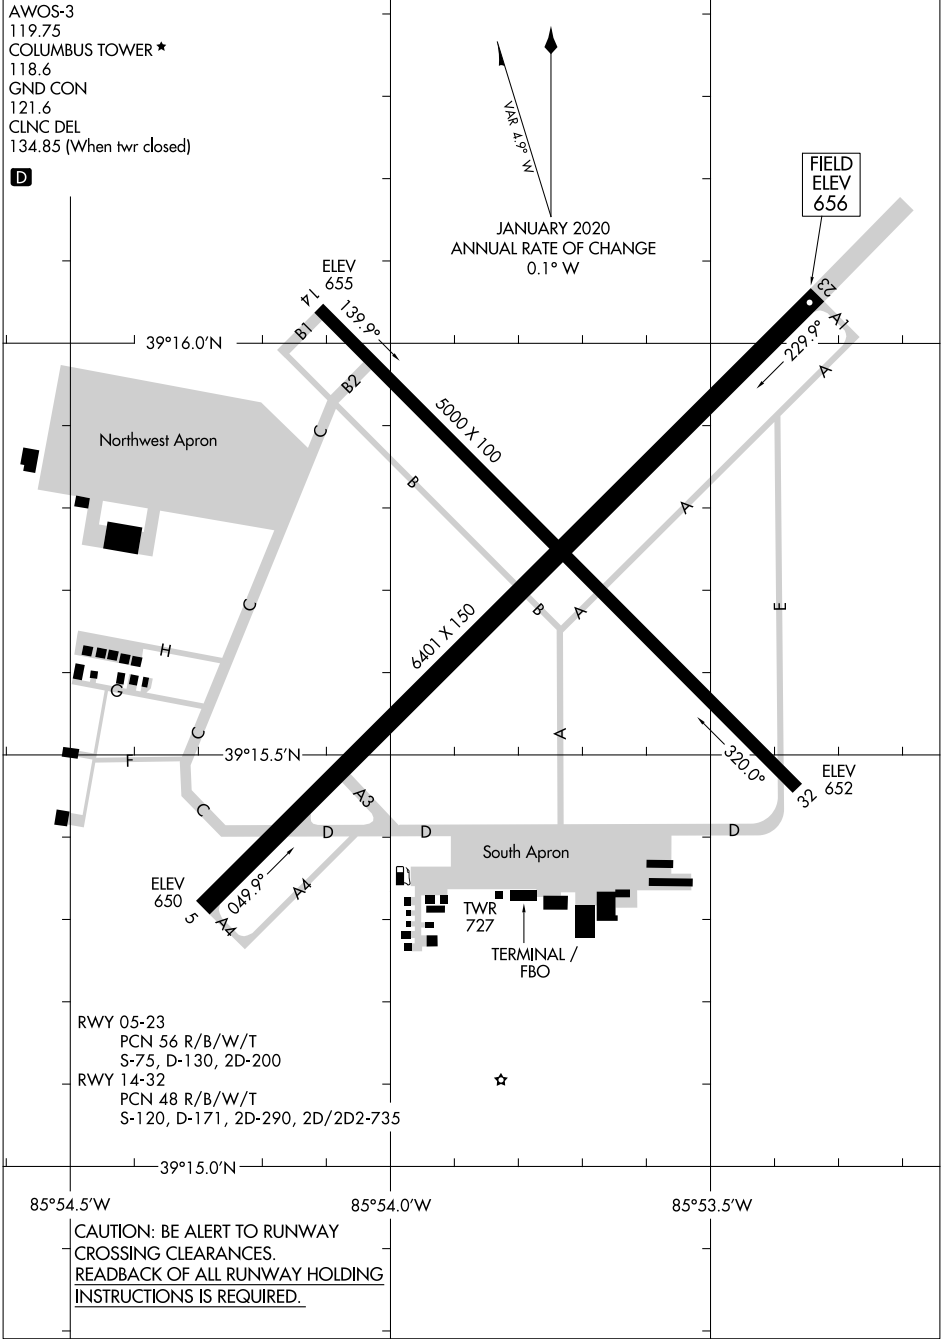

AIRPORT DIAGRAM

COLUMBUS MUNI (BAK)
COLUMBUS, INDIANA

AL-594 (FAA)

EC-2, 03 OCT 2024 to 31 OCT 2024

EC-2, 03 OCT 2024 to 31 OCT 2024

AIRPORT DIAGRAM

COLUMBUS, INDIANA
COLUMBUS MUNI (BAK)