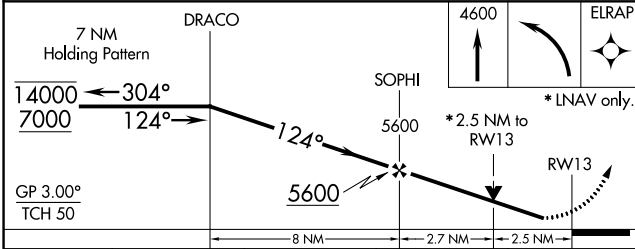

WAAS CH 70621 W13A	APP CRS 124°	Rwy Idg TDZE Apt Elev	6401 3884 3933
--	------------------------	-----------------------------	---

RNAV (GPS) RWY 13

BLACK HILLS-CLYDE ICE FLD (SPF)

RNP APCH.

⚠ Circling NA to Rwy's 4, 8, 22 and 26. Rwy 13 helicopter visibility reduction below 3/4 SM NA. For uncompensated Baro-VNAV systems, LNAV/VNAV NA below -22°C or above 54°C.

⚠ MISSED APPROACH: Climb to 4600 then climbing left turn to ELRAP and hold, continue climb-in-hold to 7000.

AWOS-3 118.325	ELLSWORTH APP CON* 119.5 259.1	GCO 121.725	UNICOM 122.7 (CTAF) 📻
--------------------------	--	-----------------------	--