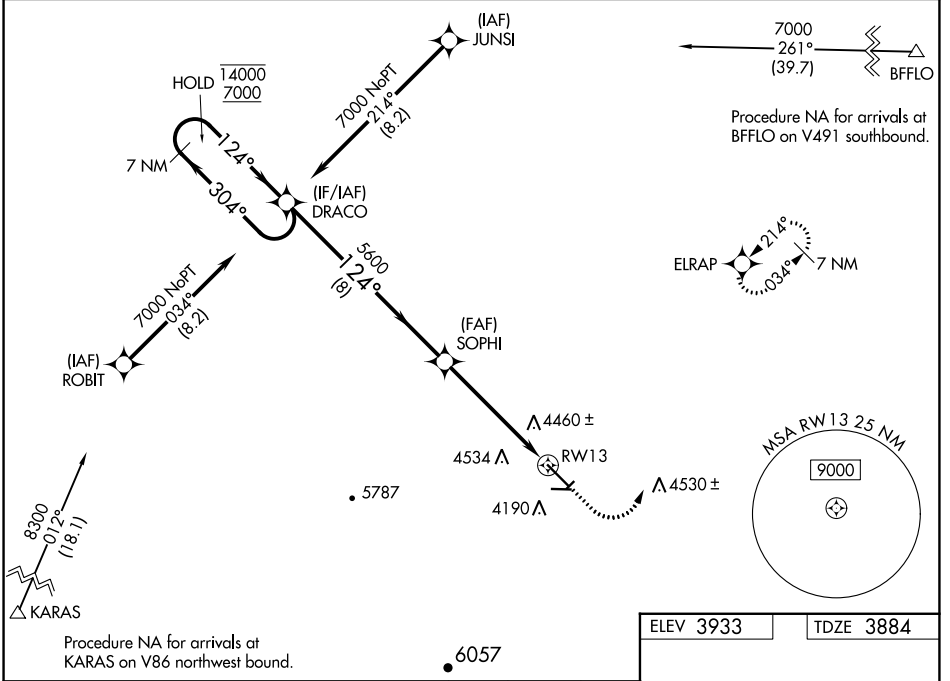

WAAS CH 70621 W13A	APP CRS 124°	Rwy Idg TDZE Apt Elev	6401 3884 3933
--	------------------------	-----------------------------	---

RNAV (GPS) RWY 13

BLACK HILLS-CLYDE ICE FLD (SPF)

RNP APCH.

⚠ Circling NA to Rwy's 4, 8, 22 and 26. Rwy 13 helicopter visibility reduction below 3/4 SM NA. For uncompensated Baro-VNAV systems, LNAV/VNAV NA below -22°C or above 54°C.

⚠ MISSED APPROACH: Climb to 4600 then climbing left turn to ELRAP and hold, continue climb-in-hold to 7000.

AWOS-3 118.325	ELLSWORTH APP CON* 119.5 259.1	GCO 121.725	UNICOM 122.7 (CTAF) 📻
--------------------------	--	-----------------------	--

CATEGORY	A	B	C	D
LPV DA	4219-1 1/8	335 (300-1 1/8)		NA
LNAV/VNAV DA	4852-4	968 (1000-4)		NA
LNAV MDA	4720-1 836 (800-1)	4720-1 1/4 836 (800-1 1/4)	4720-2 1/2 836 (800-2 1/2)	NA
📻 CIRCLING	4760-1 1/4 827 (900-1 1/4)	4920-1 1/2 987 (1000-1 1/2)	5540-3 1607 (1700-3)	NA

NC-1, 31 OCT 2024 to 28 NOV 2024

NC-1, 31 OCT 2024 to 28 NOV 2024