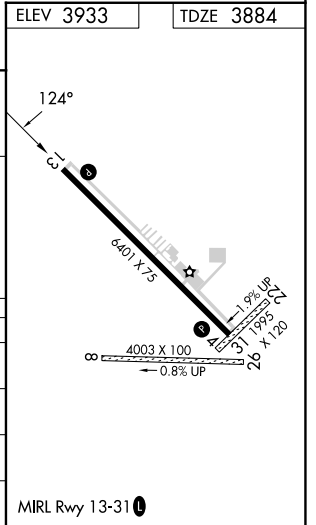

WAAS CH 70621 W13A	APP CRS 124°	Rwy Idg TDZE Apt Elev	6401 3884 3933
--	------------------------	-----------------------------	---

RNAV (GPS) RWY 13

BLACK HILLS-CLYDE ICE FLD (SPF)

RNP APCH.

⚠ Circling NA to Rwy's 4, 8, 22 and 26. Rwy 13 helicopter visibility reduction below 3/4 SM NA. For uncompensated Baro-VNAV systems, LNAV/VNAV NA below -22°C or above 54°C.

⚠ MISSED APPROACH: Climb to 4600 then climbing left turn to ELRAP and hold, continue climb-in-hold to 7000.

AWOS-3 118.325	ELLSWORTH APP CON* 119.5 259.1	GCO 121.725	UNICOM 122.7 (CTAF) 📻
--------------------------	--	-----------------------	--

CATEGORY	A	B	C	D
LPV DA	4219-1 1/8	335 (300-1 1/8)		NA
LNAV/VNAV DA	4852-4	968 (1000-4)		NA
LNAV MDA	4720-1 836 (800-1)	4720-1 1/4 836 (800-1 1/4)	4720-2 1/2 836 (800-2 1/2)	NA
📻 CIRCLING	4760-1 1/4 827 (900-1 1/4)	4920-1 1/2 987 (1000-1 1/2)	5540-3 1607 (1700-3)	NA