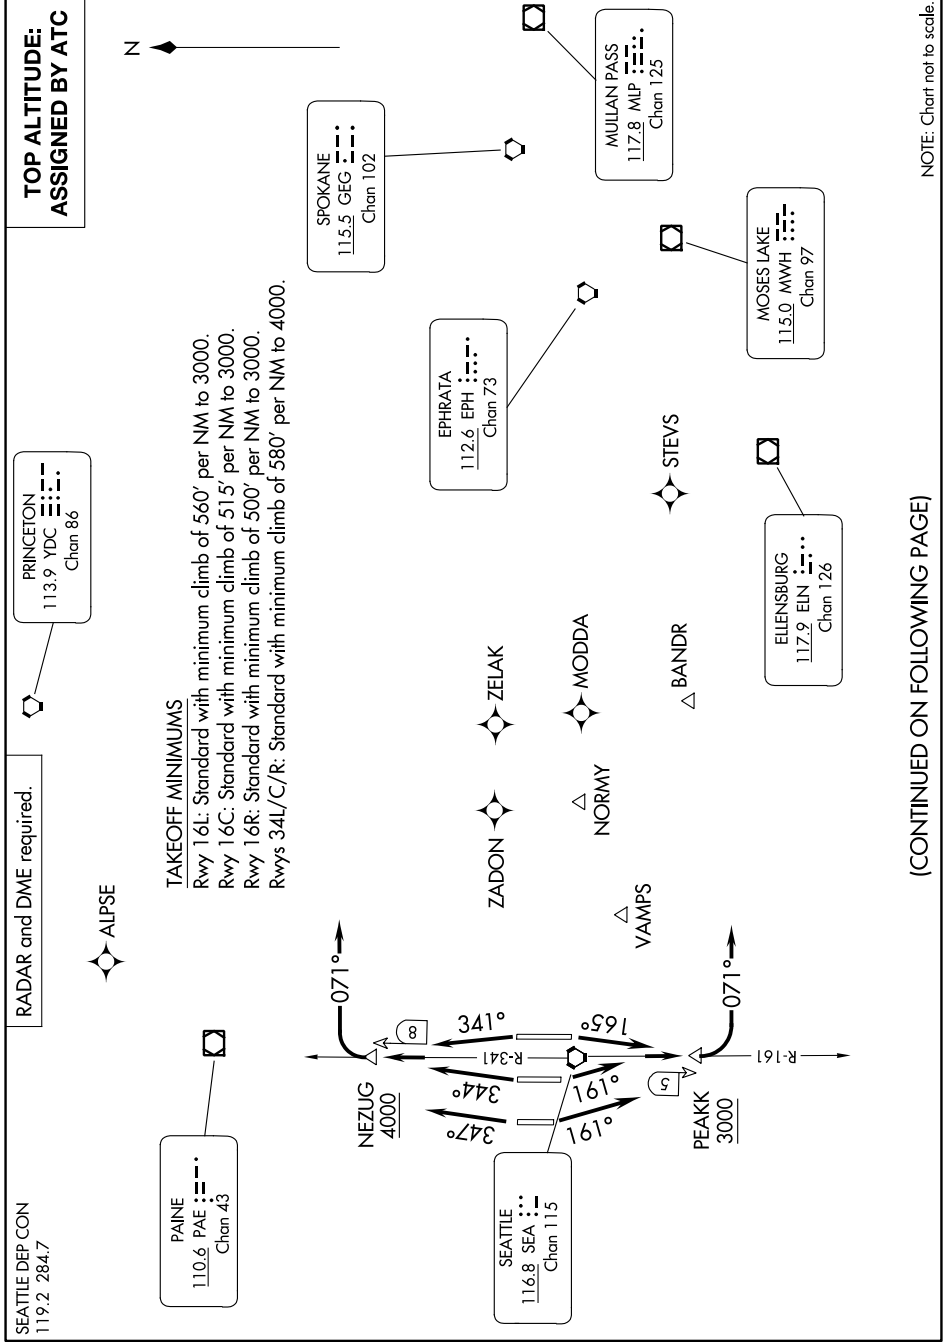

MOUNTAIN TWO DEPARTURE

AL-582 (FAA)

SEATTLE-TACOMA INTL (SEA)
SEATTLE, WASHINGTON

NW-1, 03 OCT 2024 to 31 OCT 2024

MOUNTAIN TWO DEPARTURE

(CONTINUED ON FOLLOWING PAGE)

NW-1, 03 OCT 2024 to 31 OCT 2024