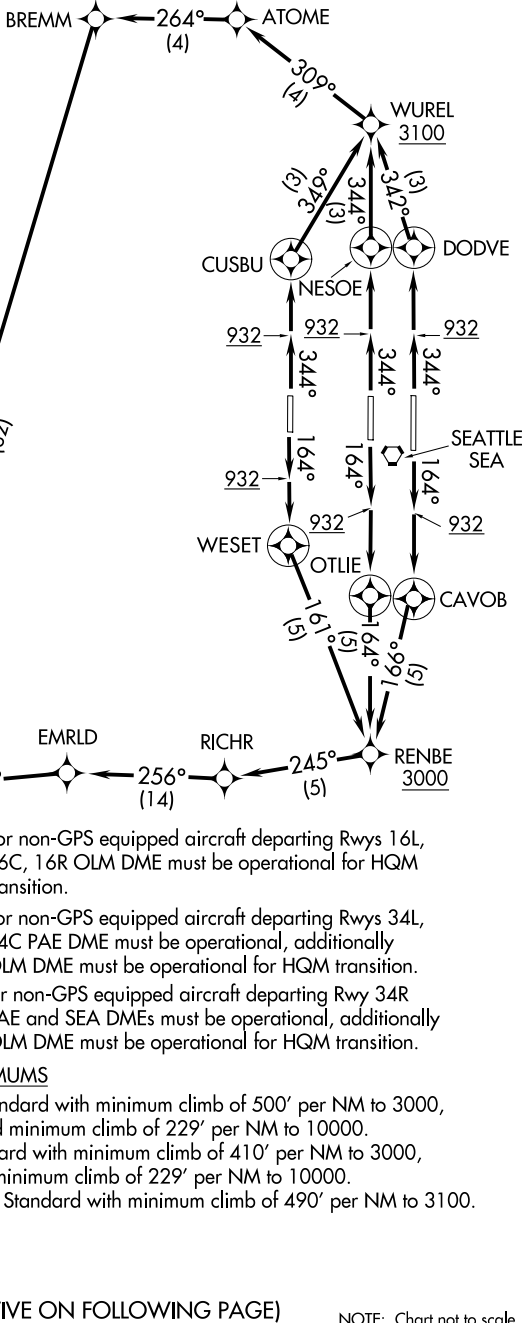

HAROB SIX DEPARTURE (RNAV)

AL-582 (FAA)

D-ATIS
118.0
CLNC DEL
128.0
CPDLC
SEATTLE DEP CON
120.4 395.0

**TOP ALTITUDE:
ASSIGNED BY ATC**

- NOTE: RNAV 1.
- NOTE: RADAR required.
- NOTE: DME/DME/IRU or GPS required.

NW-1, 16 APR 2026 to 14 MAY 2026

NW-1, 16 APR 2026 to 14 MAY 2026

HAROB SIX DEPARTURE (RNAV)