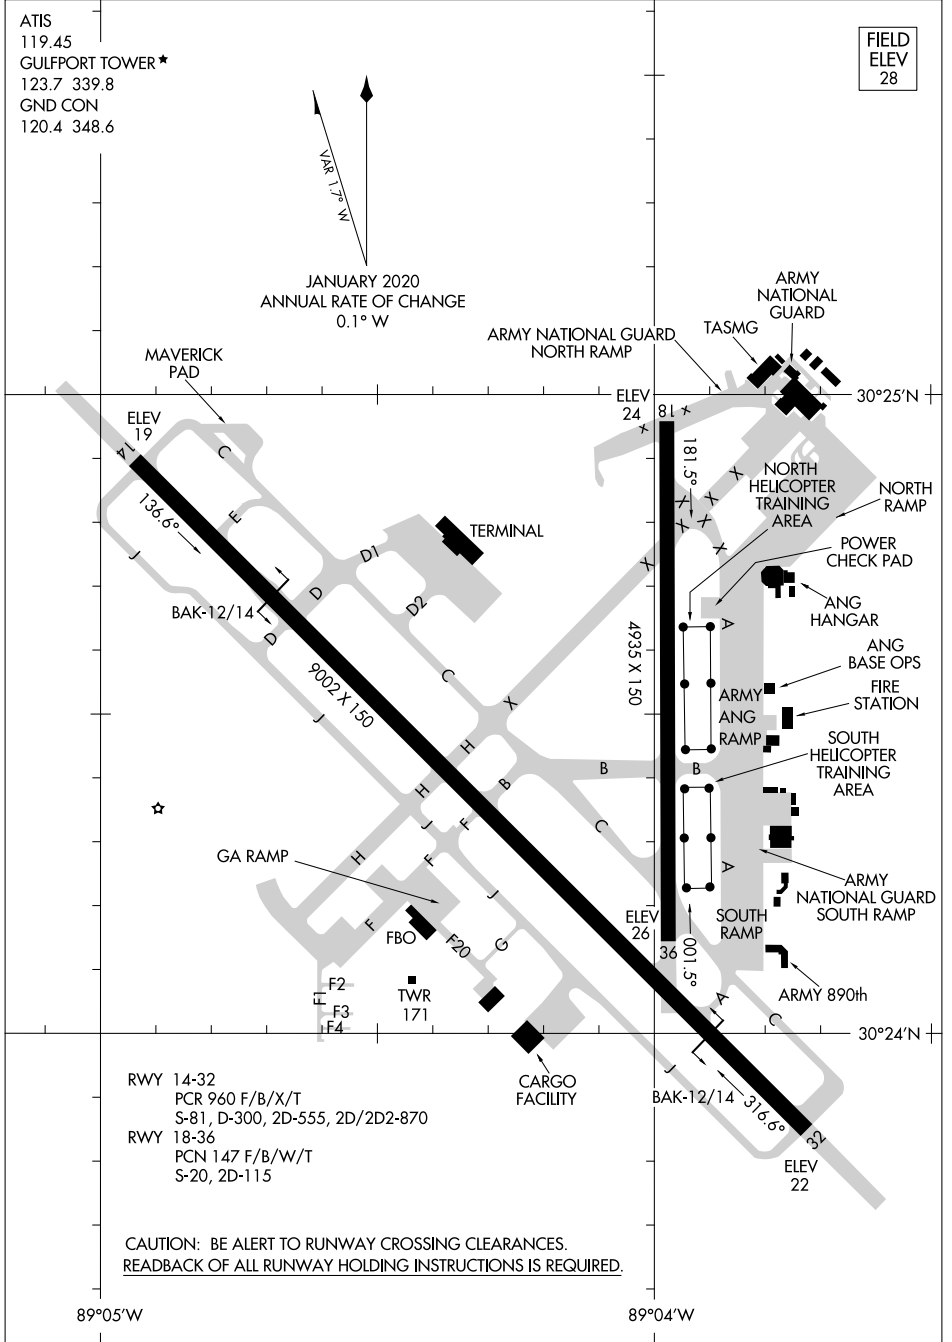

AIRPORT DIAGRAM

AL-576 (FAA)

GULFPORT-BILOXI INTL (GPT)
GULFPORT, MISSISSIPPI

SC-4, 31 OCT 2024 to 28 NOV 2024

SC-4, 31 OCT 2024 to 28 NOV 2024

AIRPORT DIAGRAM

GULFPORT, MISSISSIPPI
GULFPORT-BILOXI INTL (GPT)