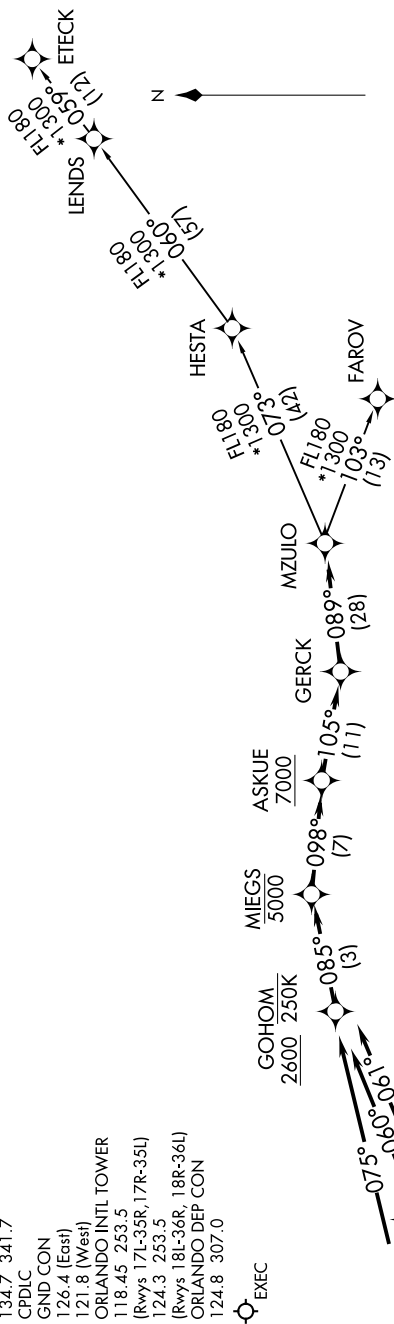

MZULO THREE DEPARTURE (RNAV)

SE-3, 31 OCT 2024 to 28 NOV 2024

TOP ALTITUDE:
7000

RNAV 1 - DME/DME/IRU or GPS.
RADAR required.

- D-ATIS DEP 120.525
- CLNC DEL 134.7 341.7
- CPDLC 126.4 (East)
- GND CON 121.8 (West)
- ORLANDO INTL TOWER 118.45 253.5
- (Rwys 17L-35R, 17R-35L) 124.3 253.5
- (Rwys 18L-36R, 18R-36L) 124.8 307.0
- ORLANDO DEP CON
- EXEC

TAKEOFF MINIMUMS

Rwys 17L/R, 18L/R, 35L/R, 36L/R:
Standard with minimum climb of 500' per NM to 600.

NOTE: Jet aircraft only.

(NARRATIVE ON FOLLOWING PAGE)

NOTE: Chart not to scale.