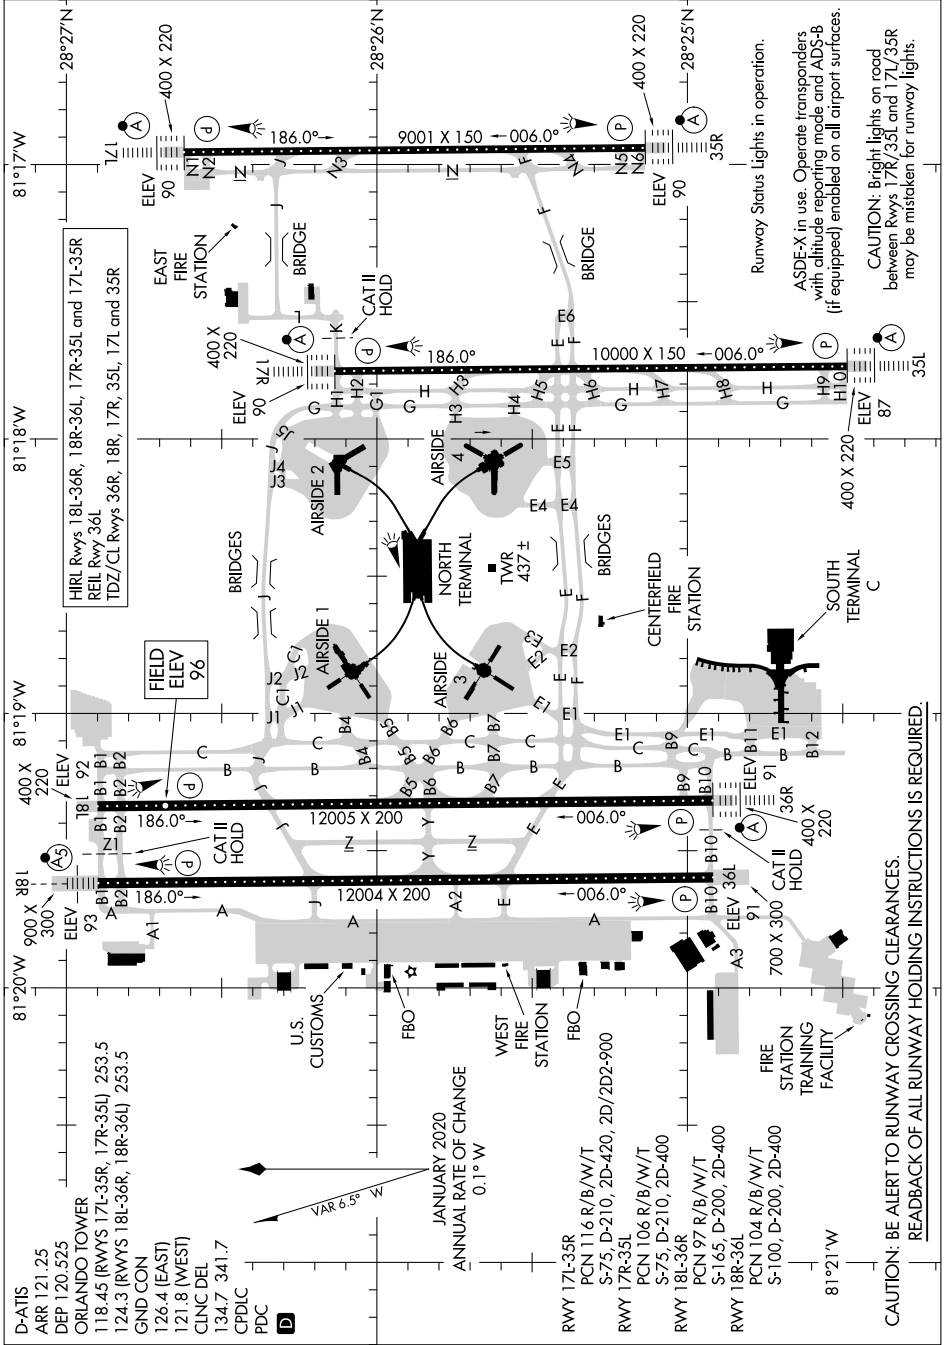

AIRPORT DIAGRAM

AL-571 (FAA)

ORLANDO INTL (MCO)
ORLANDO, FLORIDA

SE-3, 31 OCT 2024 to 28 NOV 2024

SE-3, 31 OCT 2024 to 28 NOV 2024

AIRPORT DIAGRAM

ORLANDO, FLORIDA
ORLANDO INTL (MCO)

CAUTION: BE ALERT TO RUNWAY CROSSING CLEARANCES.
REBACK OF ALL RUNWAY HOLDING INSTRUCTIONS IS REQUIRED.